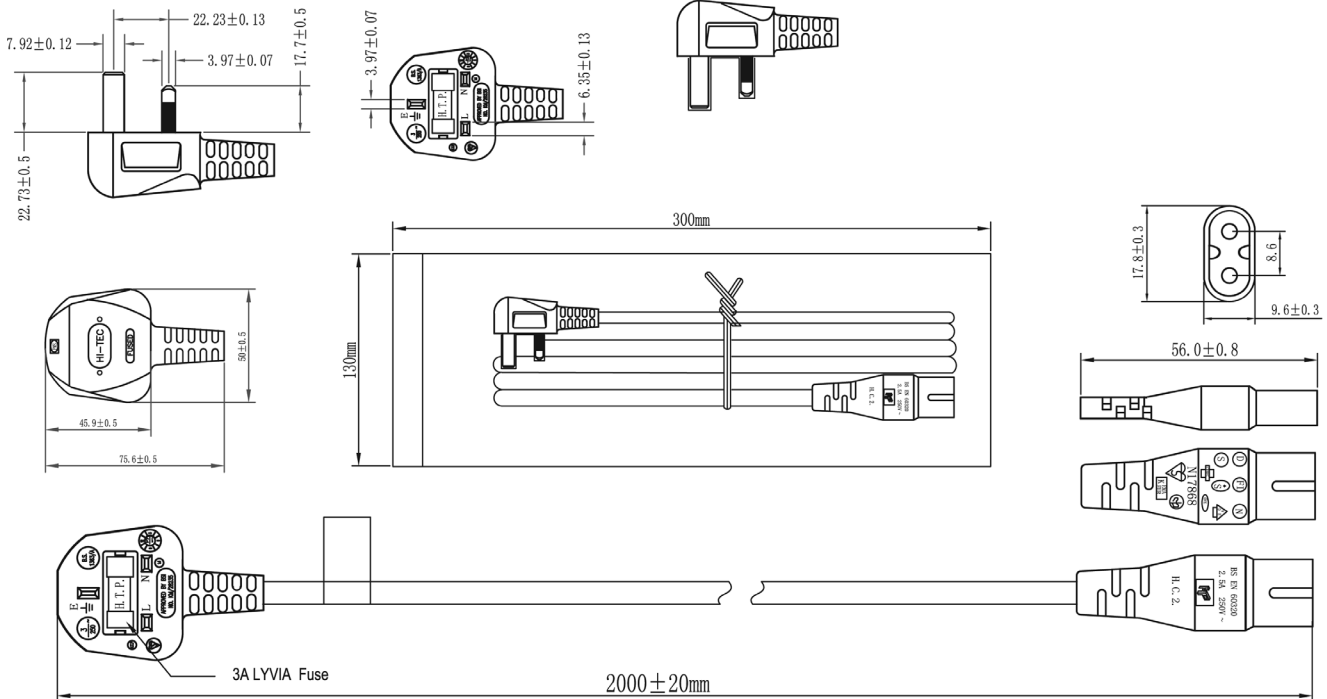

**QUALITY
ESSENTIAL
DISTRIBUTION**

GOOD PEOPLE

Mains Lead UK Plug to Figure 8 Type

Specifications:

Cable Length - Imperial	: 6.56ft
Cable Length - Metric	: 2m
Connector Type A	: Mains Plug, UK
Connector Type B	: IEC 60320 C7 (Figure 8)
Jacket Colour	: Black
Voltage Rating	: 240V
Current Rating	: 13A

Dimensions : Millimetres

**QUALITY
ESSENTIAL
DISTRIBUTION**
GOOD PEOPLE

www.qedgroup.co.uk
sales@qedgroup.co.uk
01772 336111