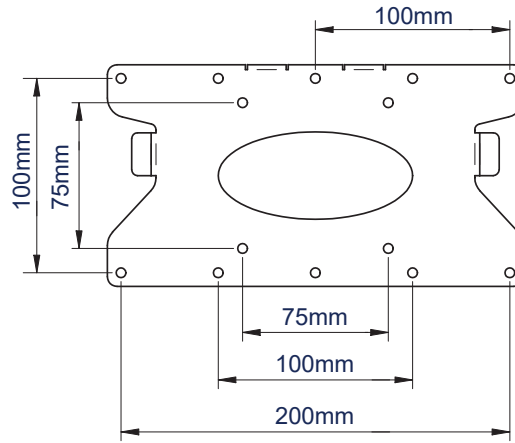

INTERFACE PLATE - FRONT VIEW