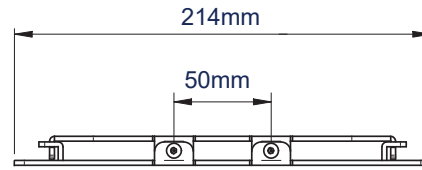

WALL PLATE & INTERFACE PLATE - TOP VIEW

PACKING INFORMATION

COLOUR:	ORDER REF:	EAN CODE:	MASTER CARTON QTY:	INNER CARTON QTY:	MASTER CARTON WEIGHT:	MASTER CARTON CUBE:
Black	BT7521/B	5019318752217	8	2	8.62kg	0.024cbm