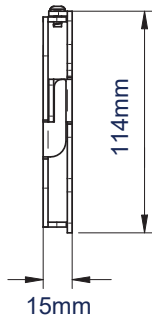

WALL PLATE & INTERFACE PLATE - SIDE VIEW