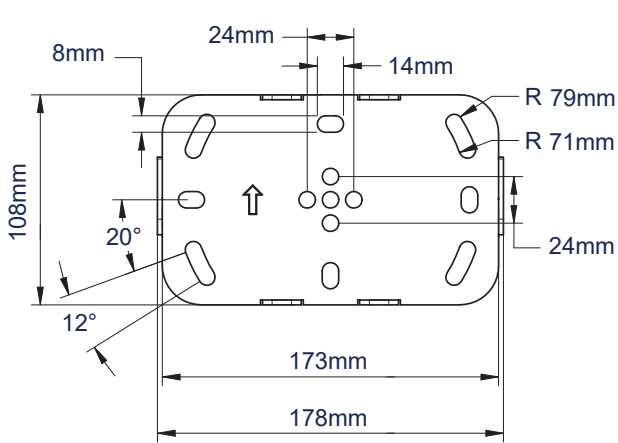

WALL PLATE - FRONT VIEW