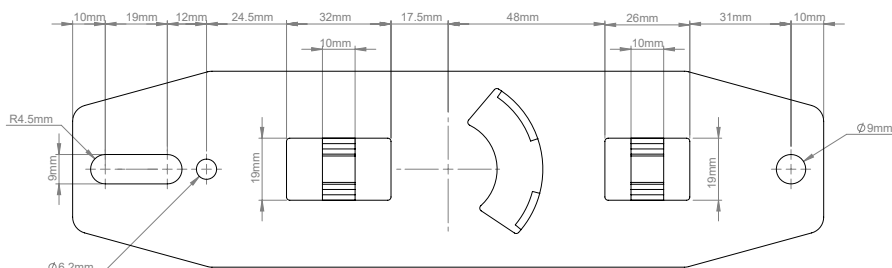

B-TECH AV MOUNTS™

DEVICE MOUNTING SOLUTIONS

BT7881

CHROMECAST® MOUNT

Designed to specifically secure the popular Chromecast® media streaming device to any TV or appliance. Its integrated cover shields keep cables tidy and prevent device tampering.

SPECIFICATION

Dimensions **W: 60mm H: 230mm D: 12mm**
 Colour **Black**

FEATURES

- Designed to mount the Chromecast securely to any TV or other appliance
- Integrated cover shields on the plate prevent device tampering
- Simple installation

TOP VIEW

FRONT VIEW

PACKING INFORMATION

COLOUR:	ORDER REF:	EAN CODE:	MASTER CARTON QTY:	INNER CARTON QTY:	MASTER CARTON WEIGHT:	MASTER CARTON CUBE:
Black	BT7881/B	5019318301698	1	100	15.5kg	0.03cbm

ACCESSORIES AND RELATED PRODUCTS