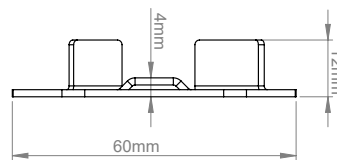

SPECIFICATION

Dimensions **W: 60mm H: 230mm D: 12mm**
 Colour **Black**

FEATURES

- Designed to mount the Chromecast securely to any TV or other appliance
- Integrated cover shields on the plate prevent device tampering
- Simple installation

TOP VIEW

FRONT VIEW

PACKING INFORMATION

COLOUR:	ORDER REF:	EAN CODE:	MASTER CARTON QTY:	INNER CARTON QTY:	MASTER CARTON WEIGHT:	MASTER CARTON CUBE:
Black	BT7881/B	5019318301698	1	100	15.5kg	0.03cbm

ACCESSORIES AND RELATED PRODUCTS