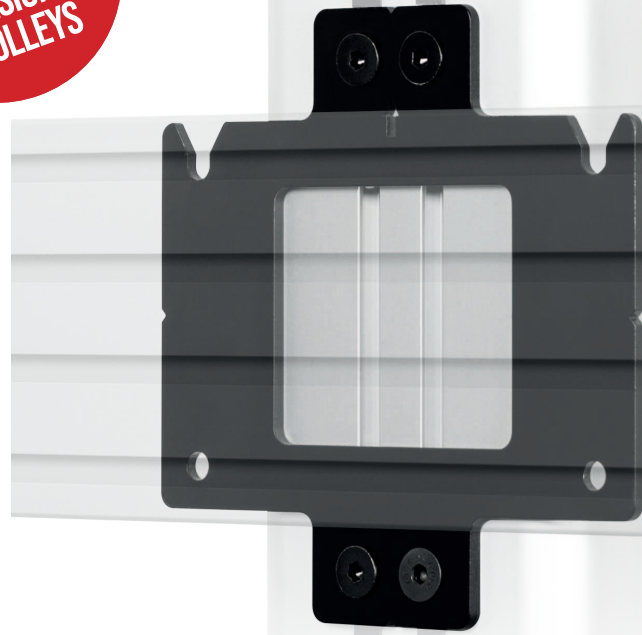

**FITS
 MOUNTING RAILS
 TO DESIGNER
 TROLLEYS**

BT8381-JPS JOINING PLATE

Designed to fit BT8390 mounting rails to B-Tech's range of Designer Trolleys, the BT8381-JPS joining plate can be fitted quickly and easily to existing Designer Trolley set-ups or used in conjunction with B-Tech's component ranges to create your own bespoke mounting solution. BT8381-JPS is required alongside a BT8390 mounting rail to fit a BT7884 flip down storage tray to B-Tech's Designer VC Trolleys.

SPECIFICATION

Steel thickness	4mm
Brackets supplied per pack	1
Colour	Black

FEATURES

- Designed to connect BT8390 mounting rails to B-Tech's Designer VC Trolleys
- Mounts directly to the trolleys vertical column
- Add mounting rails to existing solutions or as part of a complete bespoke mounting solution when used in conjunction with B-Tech's component range
- BT8381-JPS is required alongside a BT8390 mounting rail to fit a BT7884 flip down storage tray to B-Tech's Designer VC Trolleys (BT8514, BT8515, BT8516)

SYSTEM X™

Designed to connect **BT8390** mounting rails to B-Tech's range of Designer Trolleys.

BT8381-JPS is required alongside a **BT8390** mounting rail to fit a **BT7884** flip down storage tray to B-Tech's Designer VC Trolleys (BT8514, BT8515, BT8516).

One **BT8381-JPS** is required to connect a mounting rail across a single column install.

Two **BT8381-JPS** are required to connect a mounting rail across a double column install.

FRONT VIEW

SIDE VIEW

REAR VIEW