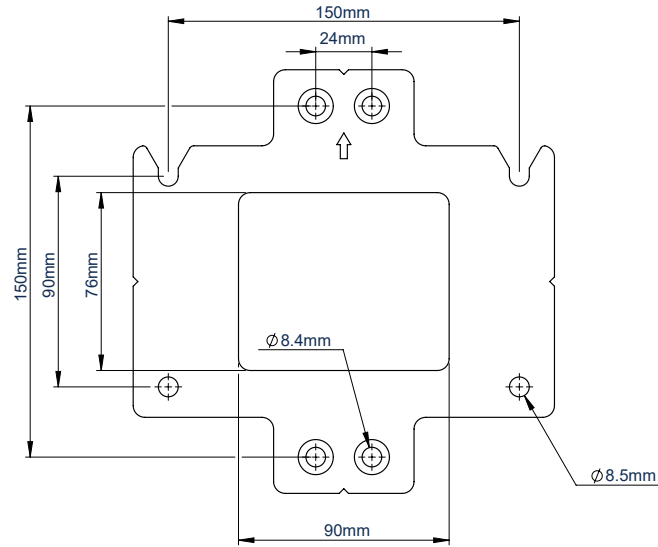

PACKING INFORMATION

COLOUR:	ORDER REF:	EAN CODE:	MASTER CARTON QTY:	INNER CARTON QTY:	MASTER CARTON WEIGHT:	MASTER CARTON CUBE:
Black	BT8381-JPS/B	5019318302923	5	N/A	4.5kg	0.0132cbm

RELATED PRODUCTS

BT8381-JPS has been designed to fit BT8390 mounting rails to B-Tech's Designer Trolley range

Flip-Down AV Storage Tray can be mounted to B-Tech's Designer VC Trolleys using BT8381-JPS and BT8390 mounting rails.

Twin Screen VC Trolley for screens up to 46"

Twin Screen VC Trolley for screens up to 55"

SS-BT8381-JPS-011220