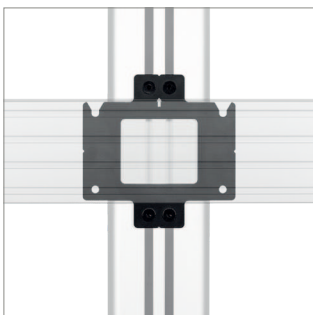

**FITS
 MOUNTING RAILS
 TO DESIGNER
 TROLLEYS**

BT8381-JPS JOINING PLATE

Designed to fit BT8390 mounting rails to B-Tech's range of Designer Trolleys, the BT8381-JPS joining plate can be fitted quickly and easily to existing Designer Trolley set-ups or used in conjunction with B-Tech's component ranges to create your own bespoke mounting solution. BT8381-JPS is required alongside a BT8390 mounting rail to fit a BT7884 flip down storage tray to B-Tech's Designer VC Trolleys.

SPECIFICATION

Steel thickness	4mm
Brackets supplied per pack	1
Colour	Black

FEATURES

- Designed to connect BT8390 mounting rails to B-Tech's Designer VC Trolleys
- Mounts directly to the trolleys vertical column
- Add mounting rails to existing solutions or as part of a complete bespoke mounting solution when used in conjunction with B-Tech's component range
- BT8381-JPS is required alongside a BT8390 mounting rail to fit a BT7884 flip down storage tray to B-Tech's Designer VC Trolleys (BT8514, BT8515, BT8516)

SYSTEM X™

Designed to connect **BT8390** mounting rails to B-Tech's range of Designer Trolleys.

BT8381-JPS is required alongside a **BT8390** mounting rail to fit a **BT7884** flip down storage tray to B-Tech's Designer VC Trolleys (BT8514, BT8515, BT8516).

One **BT8381-JPS** is required to connect a mounting rail across a single column install.

Two **BT8381-JPS** are required to connect a mounting rail across a double column install.

FRONT VIEW

SIDE VIEW

REAR VIEW