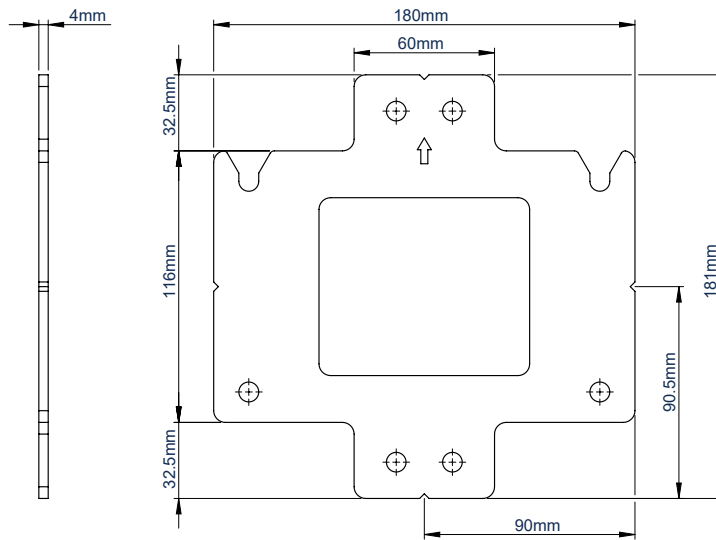

SIDE VIEW

REAR VIEW

PACKING INFORMATION

COLOUR:	ORDER REF:	EAN CODE:	MASTER CARTON QTY:	INNER CARTON QTY:	MASTER CARTON WEIGHT:	MASTER CARTON CUBE:
Black	BT8381-JPS/B	5019318302923	5	N/A	4.5kg	0.0132cbm