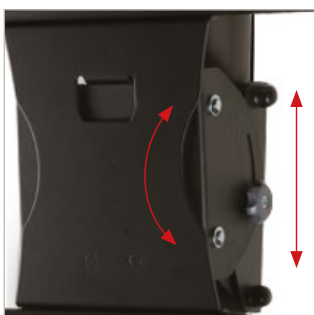

STYLISH
 GLASS
 BASE

BT8505

FLAT SCREEN DISPLAY TROLLEY WITH GLASS BASE

Designed for large screens up to 55", the BT8505 features a 10mm tempered safety glass base and has a simple 'hook-on' installation. The height adjustable screen interface has an easy to use tilt function and the column features a built in cable management system. The BT8506 comes supplied with braked castors and a glass AV component shelf, additional shelves (BT7165) can be added and are ordered separately.

SPECIFICATION

Recommended screen size	up to 55"
Max load	40kg
VESA® and non-VESA® fixings	up to 600 x 400mm
Tilt	+15° / -5°
Dimensions	W: 1000mm D: 500mm H: 1910mm
Shelf dimensions	450mm x 320mm
Shelf max load	7.5kg

FEATURES

- Stylish flat screen trolley with glass base and extruded aluminium column suitable for medium/large screens
- 10mm thick tempered piano black glass base (BS6206)
- Includes universal flat screen interface kit with tilt and adjustable height
- Tempered glass component shelf included for AV equipment
- Integrated cable management
- Includes non-marking locking/braked castors
- Simple 'hook-on' installation
- All mounting hardware included

55" 140CM
 VESA 600 x 400
 40KG
 5° / 15°

Easy screen tilt and height adjustment on the column

Includes glass component shelf capable of carrying loads up to 7.5kg

10mm tempered safety glass base with discrete braked castors