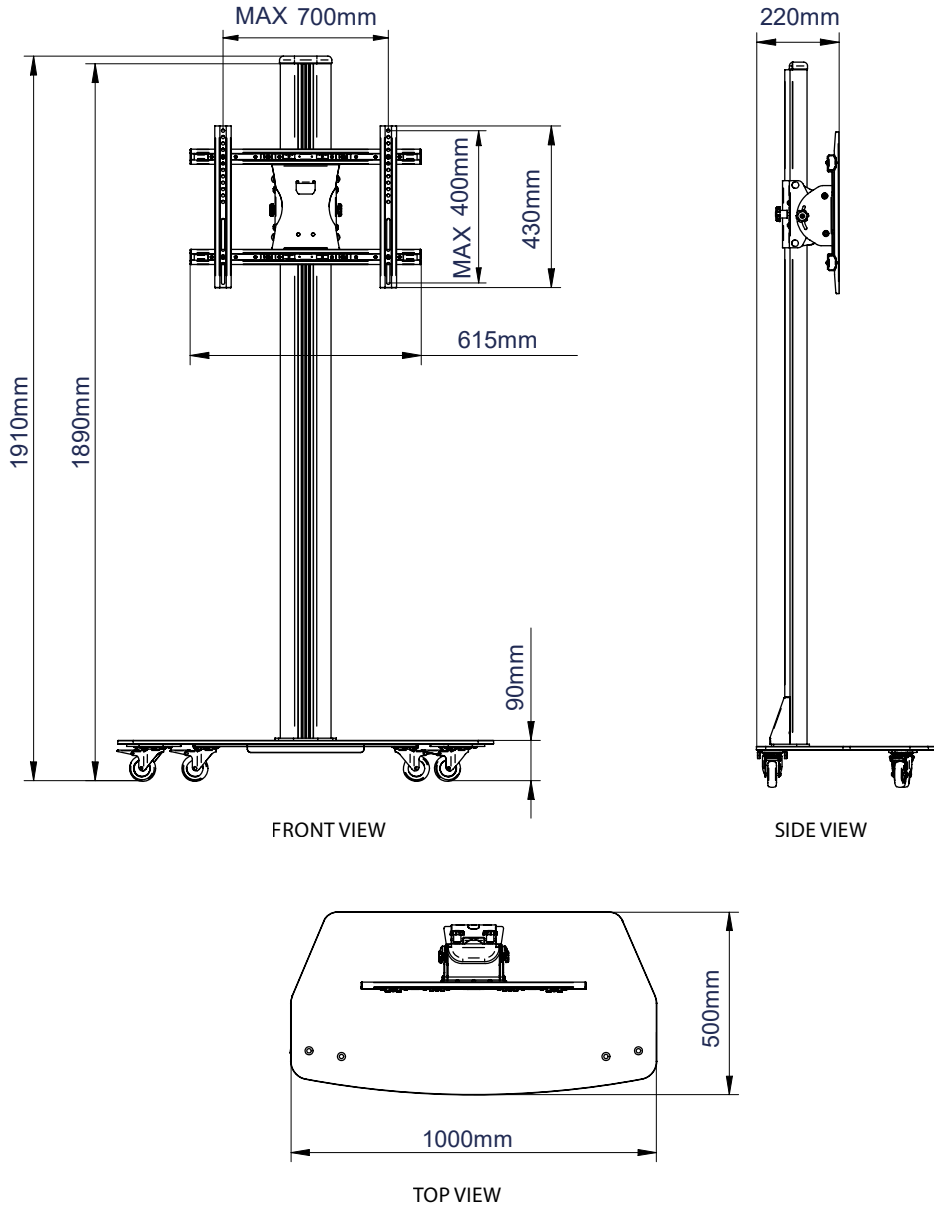

Easy screen tilt and height adjustment on the column

Includes glass component shelf capable of carrying loads up to 7.5kg

10mm tempered safety glass base with discrete braked castors

Integrated cable management for a clean and tidy appearance

PACKING INFORMATION

PLEASE NOTE, THIS IS A 2 BOX ITEM

COLOUR:	ORDER REF:	EAN CODE:	MASTER CARTON QTY:	INNER CARTON QTY:	MASTER CARTON WEIGHT:	MASTER CARTON CUBE:
Piano Black Glass Base	BT8505/B	BX1 5019318085437	1	0	26.74kg	2.118cbm
w/ Graphite Black Column		BX2 5019318089444	1	0	29.96kg	2.472cbm

ACCESSORIES AND RELATED PRODUCTS

BT7165	BT8503	BT8504	BT8506

Glass AV Component Shelf additional shelf for use on the BT8505

Flat Screen Display Trolley for screens up to 60"

Large Flat Screen Display Trolley for screens up to 65"

Extra-Large Flat Screen Display Trolley for screens larger than 65"