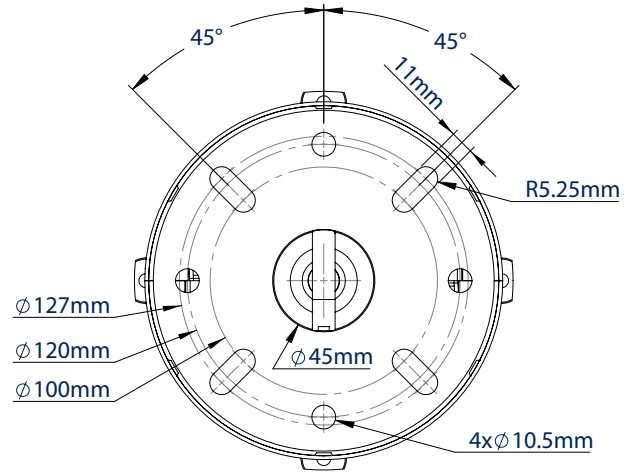

SPECIFICATION

Max load	25kg
Tilt (pitch)	+/- 13°
Roll	+/- 6°
Yaw	360°
Adjustable ceiling drop	743-1143mm
Max distance between fixings	370mm

FEATURES

- Adjustable drop in 25mm increments for the perfect positioning of projector height
- Integrated cable management for smart installation
- Security locking screws and Allen key provided for a secure installation
- Unique 'Carousel' mounting plate for universal compatibility
- Suitable for projectors using M2.5, M3, M4, M5 and M6 fixings

Adjustable drop in 25mm increments for the perfect height positioning

Features easy tilt, roll & swivel functions

The BT899-AD has a maximum drop of up to 1143mm

Optional micro-adjustment feature ideal for use with short throw projectors

FRONT VIEW

TOP VIEW / CEILING PLATE

BOTTOM VIEW / INTERFACE

PACKING INFORMATION

ORDER REF	COLOUR	EAN CODE:	MASTER CARTON QTY:	INNER CARTON QTY:	MASTER CARTON WEIGHT:	MASTER CARTON CUBE:
BT899-AD/B	Black	5019318761010	1 / 1	0 / 0	1.5kg / 3.5kg	0.0025cbm / 0.0202cbm