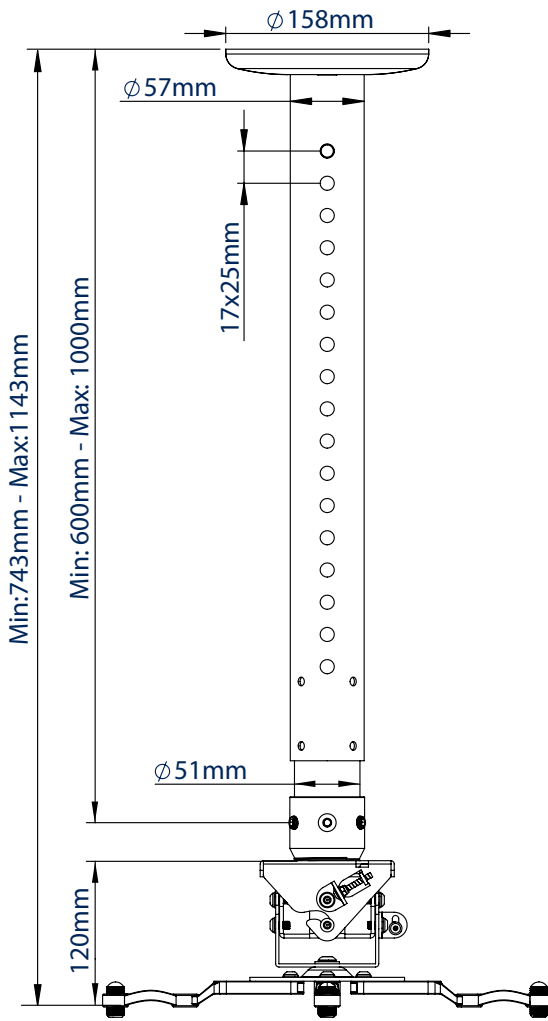

B-TECH AV MOUNTS™

ADJUSTABLE
 CEILING DROP

BT899-AD

ADJUSTABLE DROP PROJECTOR CEILING MOUNT WITH MICRO-ADJUSTMENT

The BT899-AD is a ceiling mounted, universal projector mount designed to mount projectors up to 25kg. The BT899-AD allows the projector to be lowered or raised in 25mm increments & securely fastened at the desired height. The BT899-AD has a maximum drop of 1143mm & features easy adjustment of tilt, yaw & roll plus optional micro-adjustment makes alignment of projections quick & simple.

SPECIFICATION

Max load	25kg
Tilt (pitch)	+/- 13°
Roll	+/- 6°
Yaw	360°
Adjustable ceiling drop	743-1143mm
Max distance between fixings	370mm

FEATURES

- Adjustable drop in 25mm increments for the perfect positioning of projector height
- Integrated cable management for smart installation
- Security locking screws and Allen key provided for a secure installation
- Unique 'Carousel' mounting plate for universal compatibility
- Suitable for projectors using M2.5, M3, M4, M5 and M6 fixings

Adjustable drop in 25mm increments for the perfect height positioning

Features easy tilt, roll & swivel functions

The BT899-AD has a maximum drop of up to 1143mm

Optional micro-adjustment feature ideal for use with short throw projectors

FRONT VIEW

TOP VIEW / CEILING PLATE

BOTTOM VIEW / INTERFACE

PACKING INFORMATION

ORDER REF	COLOUR	EAN CODE:	MASTER CARTON QTY:	INNER CARTON QTY:	MASTER CARTON WEIGHT:	MASTER CARTON CUBE:
BT899-AD/B	Black	5019318761010	1 / 1	0 / 0	1.5kg / 3.5kg	0.0025cbm / 0.0202cbm