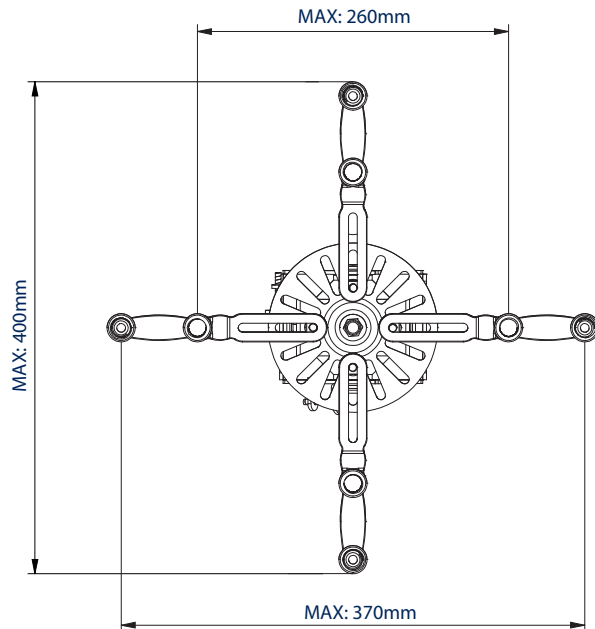

SPECIFICATION

Max load	25kg
Tilt (pitch)	+/- 13°
Roll	+/- 6°
Yaw	360°
Adjustable ceiling drop	743-1143mm
Max distance between fixings	370mm

FEATURES

- Adjustable drop in 25mm increments for the perfect positioning of projector height
- Integrated cable management for smart installation
- Security locking screws and Allen key provided for a secure installation
- Unique 'Carousel' mounting plate for universal compatibility
- Suitable for projectors using M2.5, M3, M4, M5 and M6 fixings

Adjustable drop in 25mm increments for the perfect height positioning

Features easy tilt, roll & swivel functions

The BT899-AD has a maximum drop of up to 1143mm

Optional micro-adjustment feature ideal for use with short throw projectors

FRONT VIEW

TOP VIEW / CEILING PLATE

BOTTOM VIEW / INTERFACE

PACKING INFORMATION

ORDER REF	COLOUR	EAN CODE:	MASTER CARTON QTY:	INNER CARTON QTY:	MASTER CARTON WEIGHT:	MASTER CARTON CUBE:
BT899-AD/B	Black	5019318761010	1 / 1	0 / 0	1.5kg / 3.5kg	0.0025cbm / 0.0202cbm