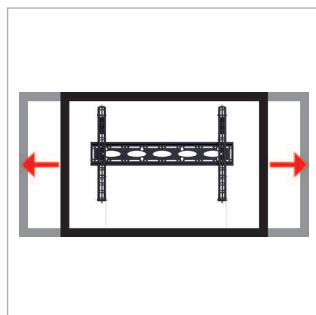

### FEATURES

- Designed to mount extra-large screens 65" and over
- Lateral adjustment of screen once mounted
- Adjustment screws allow screen to be levelled once mounted
- Heavy duty 4mm steel capable of supporting the heaviest screens
- Safety screws included to prevent removal of screen
- Compatible with B-Tech's System 2 pole mounting system
- Simple 'hook-on' installation with all mounting hardware included

100"  
254CM

VESA  
1000  
x  
600

130KG

80KG

15°

↔

◻

On Wall      On Poles

Mounts screen just 82mm from the wall when mounted flat

Post installation screen alignment

Adjustment screws allow screen to be levelled once mounted

Compatible with B-Tech's collar and pole system for pole mounting heavy duty screens