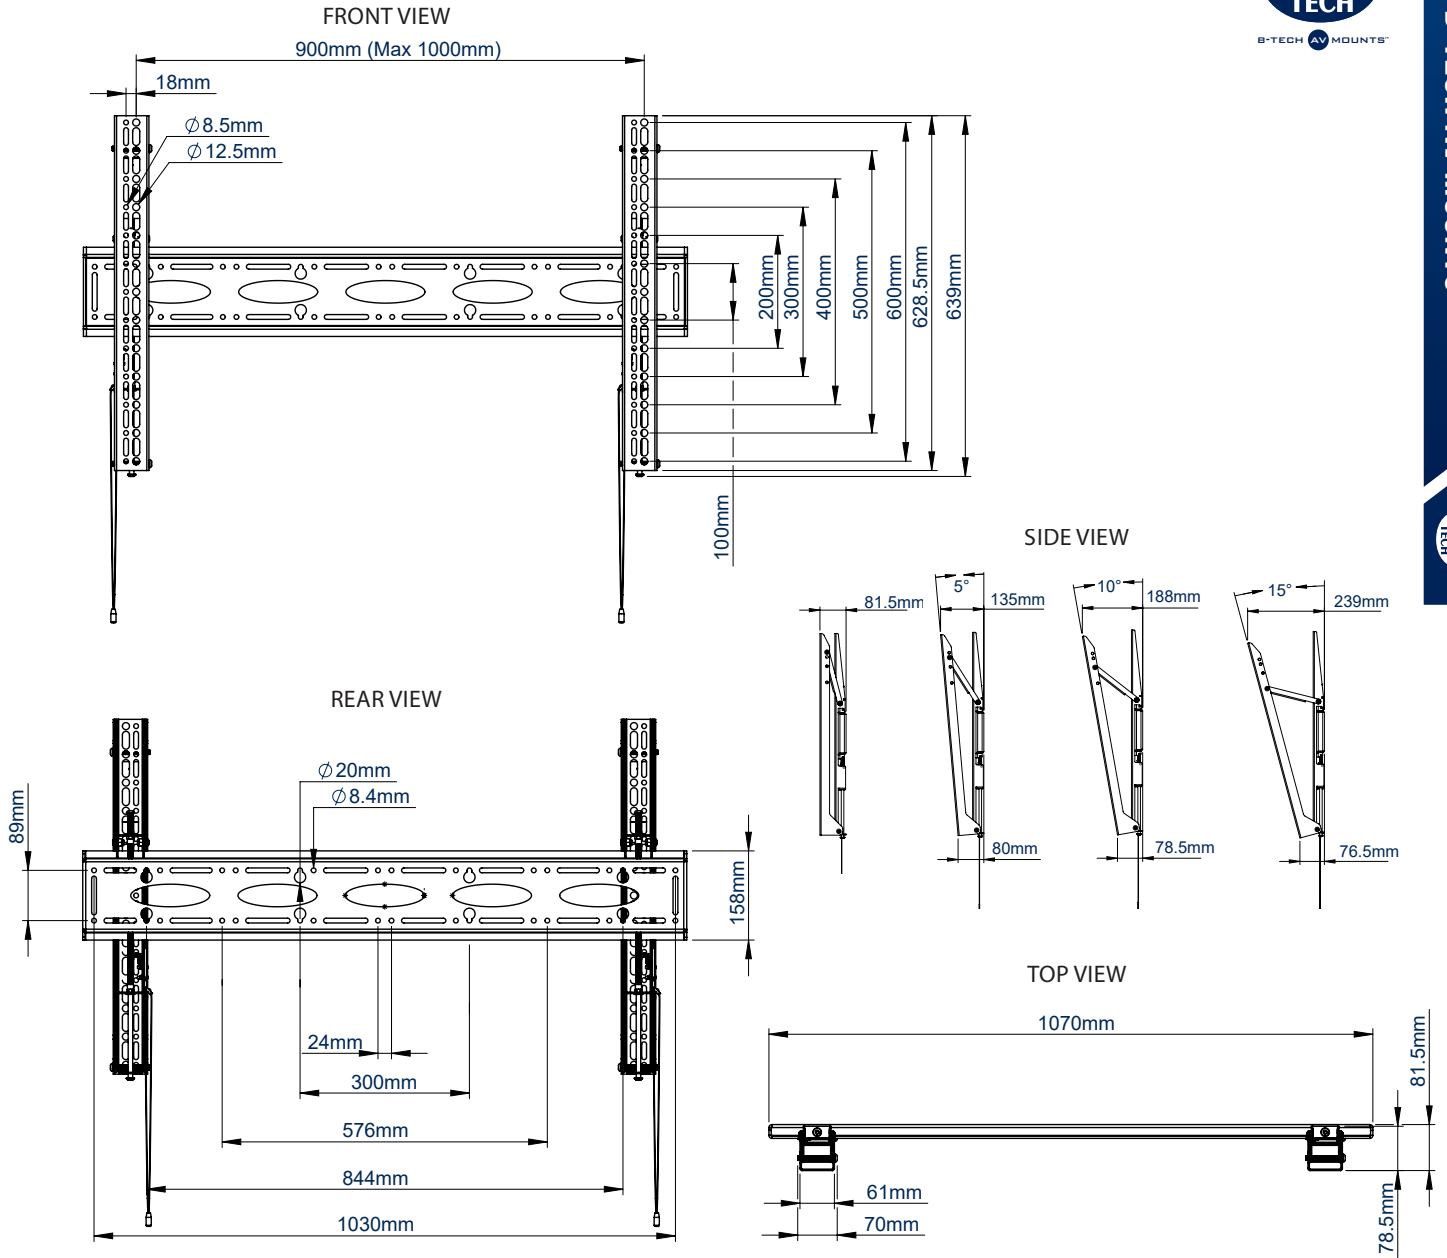

Mounts screen just 82mm from the wall when mounted flat

Post installation screen alignment

Adjustment screws allow screen to be levelled once mounted

Compatible with B-Tech's collar and pole system for pole mounting heavy duty screens

PACKING INFORMATION

COLOUR:	ORDER REF:	EAN CODE:	MASTER CARTON QTY:	MASTER CARTON WEIGHT:	MASTER CARTON CUBE:
Black	BT9910/B	5019318302688	1	12.5kg	0.03cbm

ACCESSORIES AND RELATED PRODUCTS

BT7052 Ø50mm Accessory Collar to attach mounts accessories to Ø50mm poles	BT7850 Ø50mm 0.25m, 0.5m, 1m, 2m and 3m Poles available in Black, Chrome and White	BT7807 Heavy Duty Twin Pole Ceiling / Floor Mount for Ø50mm poles	BT9903 XL Heavy Duty Universal Wall Mount for screens up to 120"