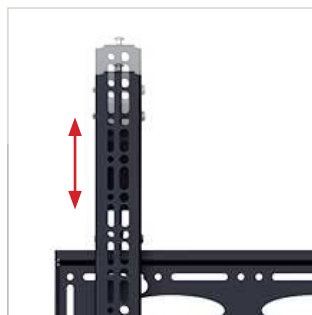

### FEATURES

- Designed to mount extra-large screens 65" and over
- Lateral adjustment of screen once mounted
- Adjustment screws allow screen to be levelled once mounted
- Heavy duty 4mm steel capable of supporting the heaviest screens
- Safety screws included to prevent removal of screen
- Compatible with B-Tech's System 2 pole mounting system
- Simple 'hook-on' installation with all mounting hardware included

100"  
254CM

VESA  
1000  
x  
600

130KG

80KG

15°

↔

◻

On Wall      On Poles

Mounts screen just 82mm from the wall when mounted flat

Post installation screen alignment

Adjustment screws allow screen to be levelled once mounted

Compatible with B-Tech's collar and pole system for pole mounting heavy duty screens