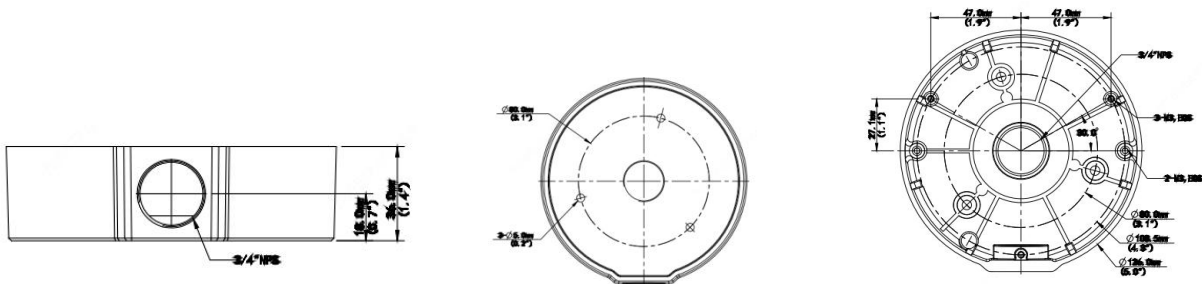

Dimension

Zhejiang Uniview Technologies Co.,Ltd.

South Tower, Building 10, Wanlun Science Park, 88 Jiangling Road, Hangzhou, P.R.China 310051

Email: overseasbusiness@uniview.com; globalsupport@uniview.com

<http://www.uniview.com>

©2015 Zhejiang Uniview Technologies Co.,Ltd. All rights reserved.

*Product specifications and availability are subject to change without notice.