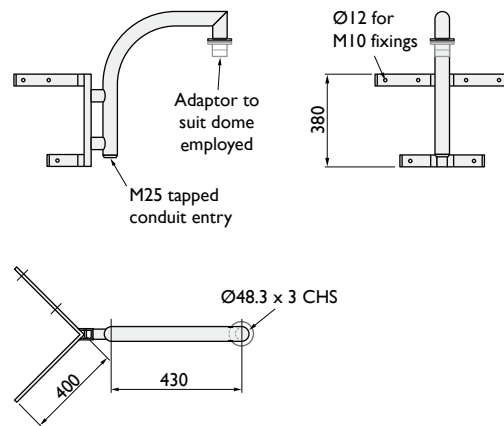

Wall & Corner Swan Neck Brackets

HALF

W-1699/H
Flat Wall mount

C-1699/H
Corner mount

FULL

W-1699/F
Flat Wall mount

C-1699/F
Corner mount