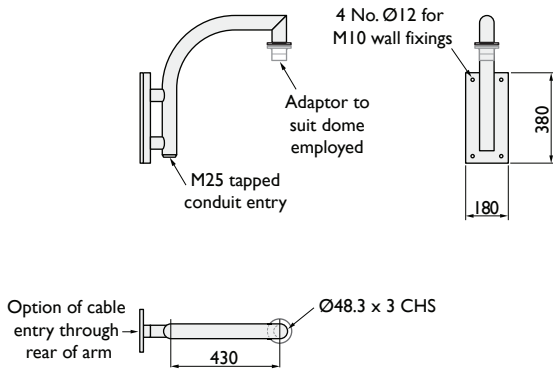

Wall & Corner Swan Neck Brackets

HALF

W-1699/H
Flat Wall mount

C-1699/H
Corner mount

FULL

W-1699/F
Flat Wall mount

C-1699/F
Corner mount