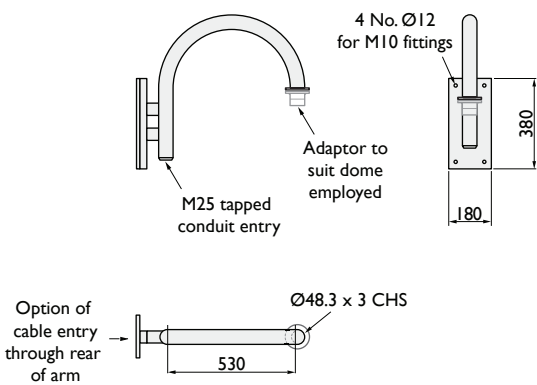

Wall & Corner Swan Neck Brackets

HALF

W-1699/H
Flat Wall mount

C-1699/H
Corner mount

FULL

W-1699/F
Flat Wall mount

C-1699/F
Corner mount