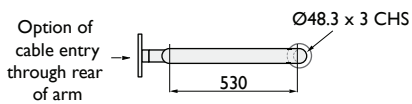

Wall & Corner Swan Neck Brackets

HALF

W-1699/H
Flat Wall mount

C-1699/H
Corner mount

FULL

W-1699/F
Flat Wall mount

C-1699/F
Corner mount