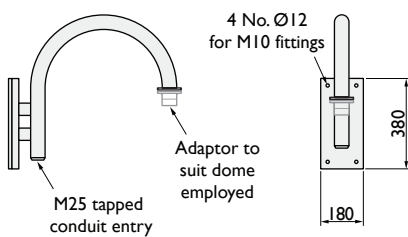

Wall & Corner Swan Neck Brackets

HALF

W-1699/H
Flat Wall mount

C-1699/H
Corner mount

FULL

W-1699/F
Flat Wall mount

C-1699/F
Corner mount