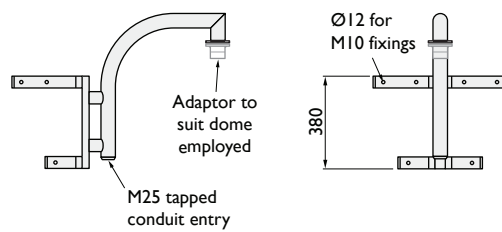

Wall & Corner Swan Neck Brackets

HALF

W-1699/H
Flat Wall mount

C-1699/H
Corner mount

FULL

W-1699/F
Flat Wall mount

C-1699/F
Corner mount