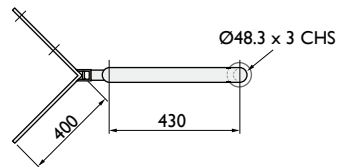

Wall & Corner Swan Neck Brackets

HALF

W-1699/H
Flat Wall mount

C-1699/H
Corner mount

FULL

W-1699/F
Flat Wall mount

C-1699/F
Corner mount