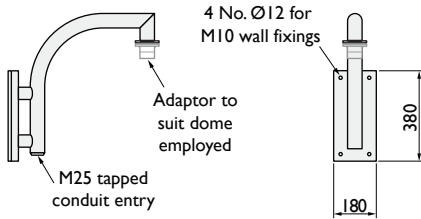

Wall & Corner Swan Neck Brackets

HALF

W-1699/H
Flat Wall mount

C-1699/H
Corner mount

FULL

W-1699/F
Flat Wall mount

C-1699/F
Corner mount