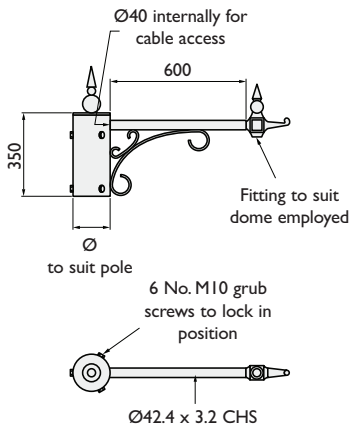

All brackets available in all 3 styles, other styles made to order

Ornate Styles

Change part number suffix to suit ornate style required

Pole Mounting Brackets

PT-1689-N

Ornate Pole top mounting bracket

PT-1689-N/SPT

Ornate pole top mount bracket for PTZ camera

PMB-1689-N (*Pole diameter)

Ornate pole mounting bracket

Ornate Poles

Wall Mounting Brackets

C-1689-N

Ornate corner mounting bracket

W-1689-N

Ornate wall mounting bracket

Also available in wall & corner mount up to 2000mm stand off Pt No. AW2058