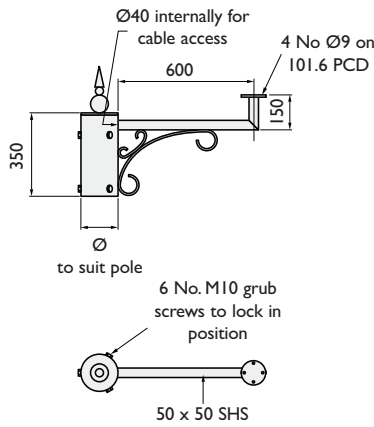

## Pole Mounting Brackets

### PMB-1689-N (\*Pole diameter)

Ornate pole mounting bracket

Ornate Poles