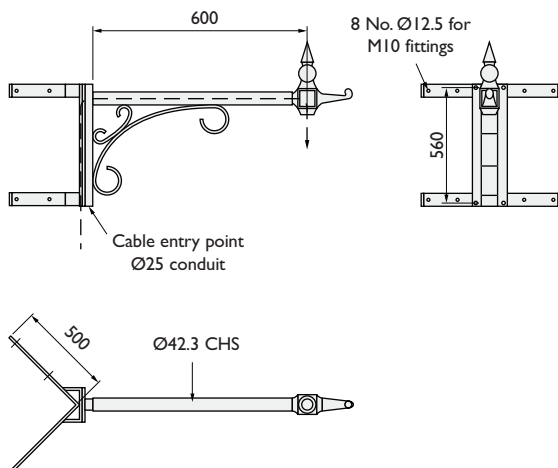

### PMB-1689-N (\*Pole diameter)

Ornate pole mounting bracket

Ornate Poles

## Wall Mounting Brackets

### W-1689-N

Ornate wall mounting bracket

Also available in wall & corner mount up to 2000mm stand off Pt No. AW2058