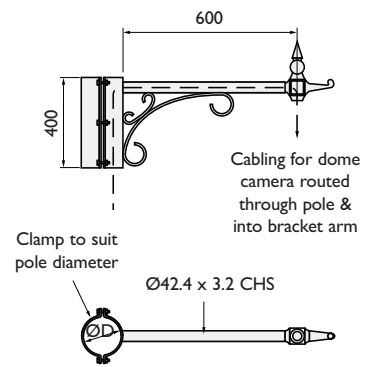

## Pole Mounting Brackets

### PT-1689-N

Ornate Pole top mounting bracket

### PT-1689-N/SPT

Ornate pole top mount bracket for PTZ camera

### PMB-1689-N (\*Pole diameter)

Ornate pole mounting bracket

Ornate Poles