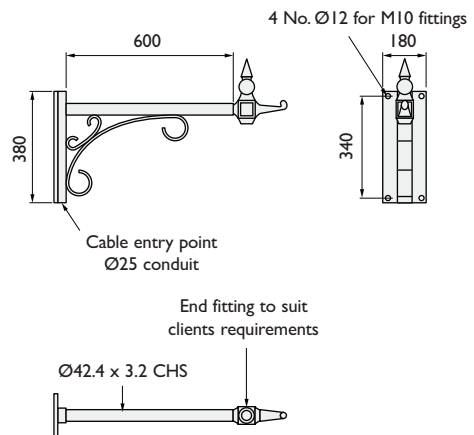

### PMB-1689-N (\*Pole diameter)

Ornate pole mounting bracket

Ornate Poles

## Wall Mounting Brackets

### W-1689-N

Ornate wall mounting bracket

Also available in wall & corner mount up to 2000mm stand off Pt No. AW2058