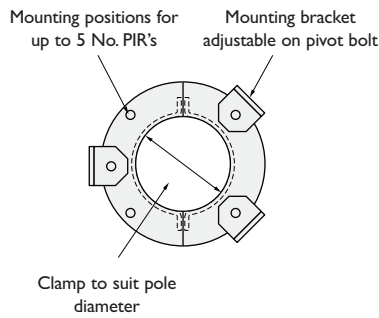

## PIR Mounting Brackets

### AW1962 PIR mount ring

Part No.	Pole Diameter
AW1962/89	Ø89
AW1962/114	Ø114
AW1962/139	Ø139
AW1962/168	Ø168
AW1962/193	Ø193
AW1962/219	Ø219
AW1962/273	Ø273

● Stock items

### AW1983 PIR bracket and cage

25 x 25 x 3 mesh on 4 sides only  
50 x 50 x 3 on front face

These can be doubled up back to back

Produced for all pole sizes as AW1962 mounting rings