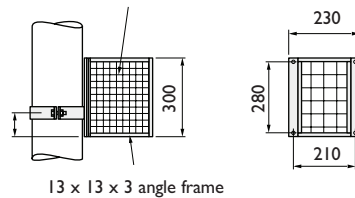

### AW1962/CG Cage enclosure for PIR mounting ring

### AW1983 PIR bracket and cage

25 x 25 x 3 mesh on 4 sides only  
50 x 50 x 3 on front face

These can be doubled up back to back

Produced for all pole sizes as AW1962 mounting rings