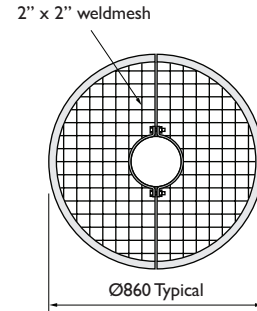

AW1962/CG Cage enclosure for PIR mounting ring