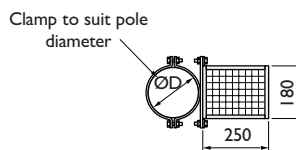

### AW1962 PIR mount ring

Part No.	Pole Diameter
AW1962/89	Ø89
AW1962/114	Ø114
AW1962/139	Ø139
AW1962/168	Ø168
AW1962/193	Ø193
AW1962/219	Ø219
AW1962/273	Ø273

● Stock items

### AW1962/CG Cage enclosure for PIR mounting ring

### AW2274 Clamp-on PIR pole bracket

These can be doubled up back to back

### AW1983 PIR bracket and cage

25 x 25 x 3 mesh on 4 sides only  
50 x 50 x 3 on front face

These can be doubled up back to back

Produced for all pole sizes as AW1962 mounting rings