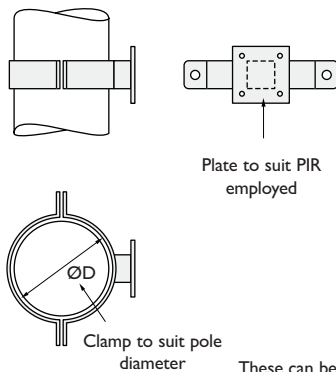

AW2274 Clamp-on PIR pole bracket