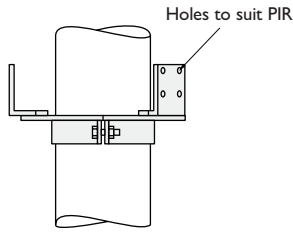

PIR Mounting Brackets

AW1962 PIR mount ring

Part No.	Pole Diameter
AW1962/89	Ø89
AW1962/114	Ø114
AW1962/139	Ø139
AW1962/168	Ø168
AW1962/193	Ø193
AW1962/219	Ø219
AW1962/273	Ø273

● Stock items

AW1962/CG Cage enclosure for PIR mounting ring

AW2274 Clamp-on PIR pole bracket

These can be doubled up back to back

AW1983 PIR bracket and cage

These can be doubled up back to back

Produced for all pole sizes as AW1962 mounting rings

AW2275 Clamp-on tower leg bracket for PIR