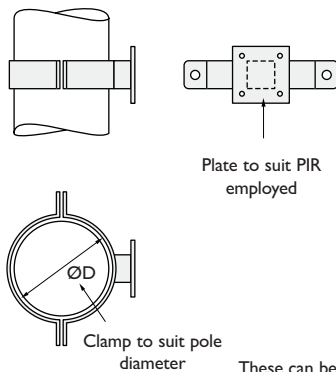

PIR Mounting Brackets

AW1962 PIR mount ring

Part No.	Pole Diameter
AW1962/89	Ø89
AW1962/114	Ø114
AW1962/139	Ø139
AW1962/168	Ø168
AW1962/193	Ø193
AW1962/219	Ø219
AW1962/273	Ø273

● Stock items

AW1962/CG Cage enclosure for PIR mounting ring

AW2274 Clamp-on PIR pole bracket

These can be doubled up back to back

AW1983 PIR bracket and cage

These can be doubled up back to back

Produced for all pole sizes as AW1962 mounting rings

AW2275 Clamp-on tower leg bracket for PIR