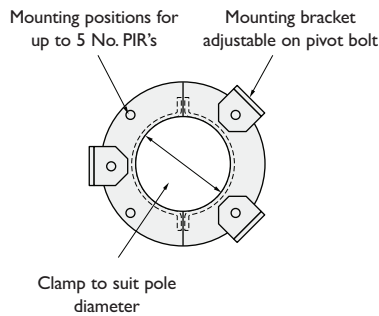

PIR Mounting Brackets

AW1962 PIR mount ring

Part No.	Pole Diameter
AW1962/89	Ø89
AW1962/114	Ø114
AW1962/139	Ø139
AW1962/168	Ø168
AW1962/193	Ø193
AW1962/219	Ø219
AW1962/273	Ø273

● Stock items

AW1962/CG Cage enclosure for PIR mounting ring

AW2274 Clamp-on PIR pole bracket

These can be doubled up back to back

AW1983 PIR bracket and cage

These can be doubled up back to back

Produced for all pole sizes as AW1962 mounting rings

AW2275 Clamp-on tower leg bracket for PIR