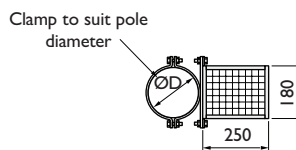

PIR Mounting Brackets

AW1962 PIR mount ring

Part No.	Pole Diameter
AW1962/89	Ø89
AW1962/114	Ø114
AW1962/139	Ø139
AW1962/168	Ø168
AW1962/193	Ø193
AW1962/219	Ø219
AW1962/273	Ø273

● Stock items

AW1962/CG Cage enclosure for PIR mounting ring

AW2274 Clamp-on PIR pole bracket

These can be doubled up back to back

AW1983 PIR bracket and cage

These can be doubled up back to back

Produced for all pole sizes as AW1962 mounting rings

AW2275 Clamp-on tower leg bracket for PIR