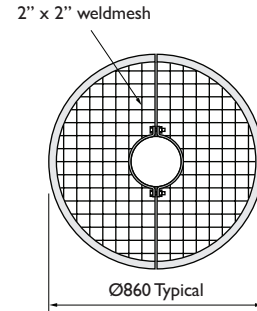

PIR Mounting Brackets

AW1962 PIR mount ring

Part No.	Pole Diameter
AW1962/89	Ø89
AW1962/114	Ø114
AW1962/139	Ø139
AW1962/168	Ø168
AW1962/193	Ø193
AW1962/219	Ø219
AW1962/273	Ø273

● Stock items

AW1962/CG Cage enclosure for PIR mounting ring

AW2274 Clamp-on PIR pole bracket

These can be doubled up back to back

AW1983 PIR bracket and cage

These can be doubled up back to back

Produced for all pole sizes as AW1962 mounting rings

AW2275 Clamp-on tower leg bracket for PIR