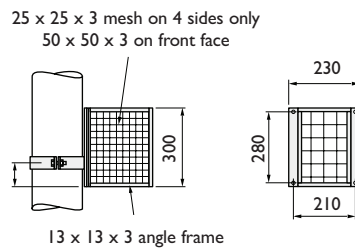

PIR Mounting Brackets

AW1962 PIR mount ring

Part No.	Pole Diameter
AW1962/89	Ø89
AW1962/114	Ø114
AW1962/139	Ø139
AW1962/168	Ø168
AW1962/193	Ø193
AW1962/219	Ø219
AW1962/273	Ø273

● Stock items

AW1962/CG Cage enclosure for PIR mounting ring

AW2274 Clamp-on PIR pole bracket

These can be doubled up back to back

AW1983 PIR bracket and cage

These can be doubled up back to back

Produced for all pole sizes as AW1962 mounting rings

AW2275 Clamp-on tower leg bracket for PIR