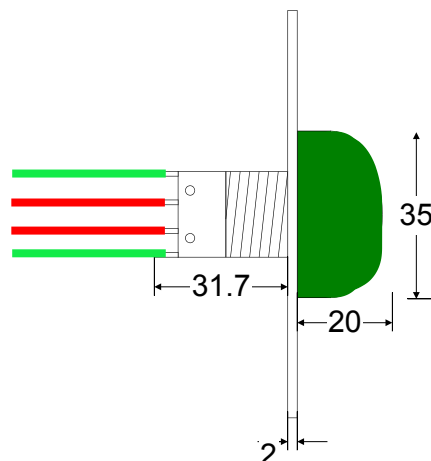

AEB6/F FLUSH STAINLESS STEEL GREEN DOME EXIT

Features:-

Flush Single gang Stainless Steel faceplate

Optional Surface housing available (AEBBOX)

Green dome exit button, momentary contact

Operation: Push button with Normally Open and Normally Closed contacts

Switch rating: 2 Amps @ 12/24Vdc

Mechanical Life: 1 million operations

AEBBOX - OPTIONAL SURFACE HOUSING

Wiring Detail:-

For Normally Open switch use BLACK & WHITE

For Normally Closed switch use BLUE & RED

DO NOT switch more than 24v DC 2 amps

Green - NORMALLY OPEN
Red - NORMALLY CLOSED
Red - NORMALLY CLOSED
Green - NORMALLY OPEN

If used externally silicon sealant MUST be applied around the faceplate and fixing holes to achieve IP67 rating.