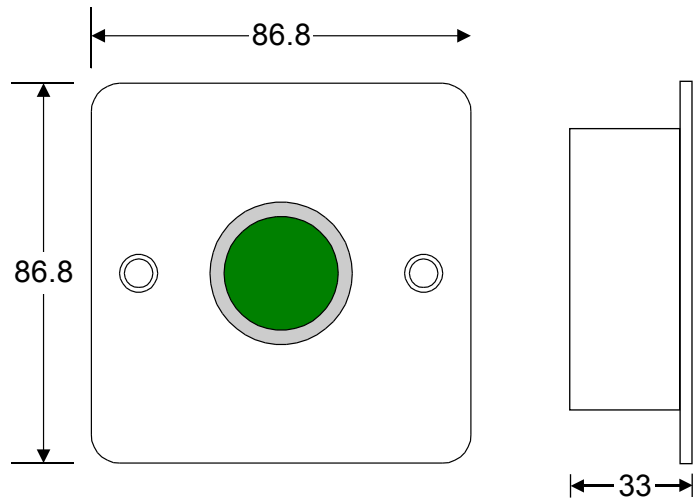

AEB6/F FLUSH STAINLESS STEEL GREEN DOME EXIT

Features:-

Flush Single gang Stainless Steel faceplate

Optional Surface housing available (AEBBOX)

Green dome exit button, momentary contact

Operation: Push button with Normally Open and Normally Closed contacts

Switch rating: 2 Amps @ 12/24Vdc

Mechanical Life: 1 million operations

AEBBOX - OPTIONAL SURFACE HOUSING

Wiring Detail:-

For Normally Open switch use BLACK & WHITE

For Normally Closed switch use BLUE & RED

DO NOT switch more than 24v DC 2 amps

Green - NORMALLY OPEN
Red - NORMALLY CLOSED
Red - NORMALLY CLOSED
Green - NORMALLY OPEN

If used externally silicon sealant MUST be applied around the faceplate and fixing holes to achieve IP67 rating.