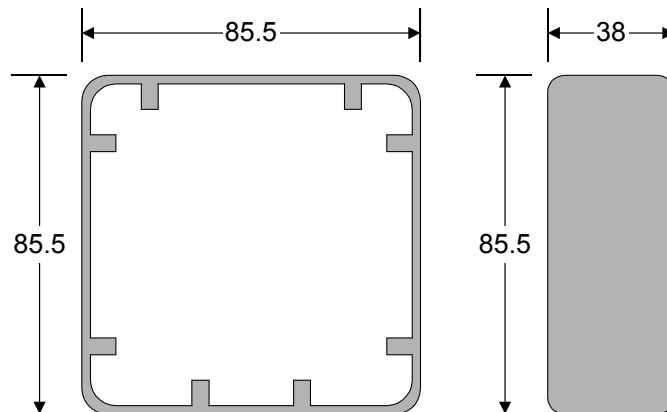

AEB6/F FLUSH STAINLESS STEEL GREEN DOME EXIT

Features:-

Flush Single gang Stainless Steel faceplate

Optional Surface housing available (AEBBOX)

Green dome exit button, momentary contact

Operation: Push button with Normally Open and Normally Closed contacts

Switch rating: 2 Amps @ 12/24Vdc

Mechanical Life: 1 million operations

AEBBOX - OPTIONAL SURFACE HOUSING

Wiring Detail:-

For Normally Open switch use BLACK & WHITE

For Normally Closed switch use BLUE & RED

DO NOT switch more than 24v DC 2 amps

Green - NORMALLY OPEN
Red - NORMALLY CLOSED
Red - NORMALLY CLOSED
Green - NORMALLY OPEN

If used externally silicon sealant MUST be applied around the faceplate and fixing holes to achieve IP67 rating.