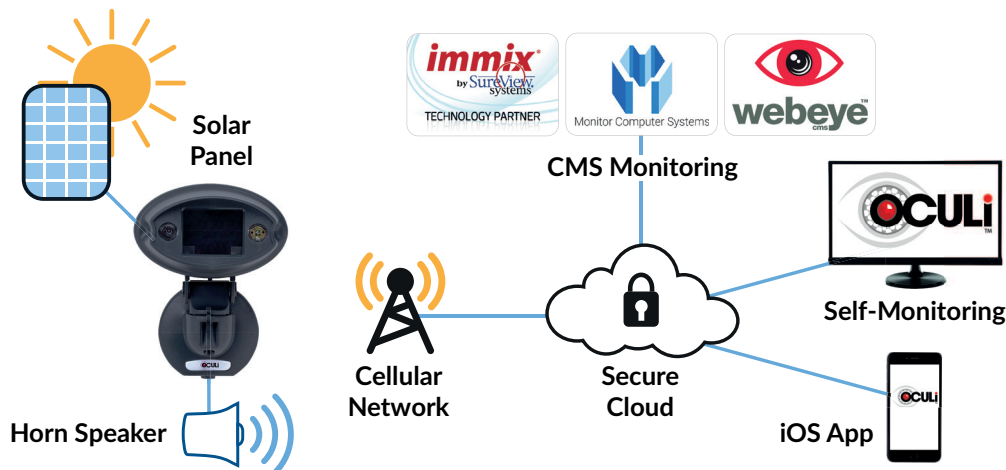

## Wireless HD 4G PIR Camera with 40m Lens

OCULi HD is a battery-powered, standalone wireless PIR detector with a built-in HD camera and is now available with a long 40m out and 4m across PIR detection range and a camera field of view of 60°. This long-range model is particularly suited to detecting vehicles or assets across an extended area such as a car park or along a perimeter line.

Events are transmitted over the 4G mobile network for rapid visual verification. Units and sites can be self-monitored and controlled via the unique OCULi web portal. This portal is a full monitoring platform for use only with OCULi units. It allows users to view footage, add sites, change the unit settings, assign new users and keep track of SIMs and data usage. Battery status is also monitored, with alerts sent when close to depletion. Remote monitoring only is achieved using the OCULi mobile phone apps currently for iOS and Android.

OCULi HD can be used anywhere with a good 4G signal. We can provide a choice of SIMs for use in the UK and elsewhere as well as offering non-steered SIMs that will always use the strongest signal. All footage is stored on the cloud server for three months so it can be easily downloaded for prosecution purposes. Cloud user fees are included in the monthly SIM cost. Customers can use their own SIM with an applicable monthly server access charge.

### Example Scenario

A solar kit is available which facilitates additional features such as Live Streaming and requests for further footage. A horn speaker can provide a choice of audio challenges. You can configure a pre-recorded message or sound to play automatically on detection or, you can make a two-way voice call to initiate a live voice challenge.