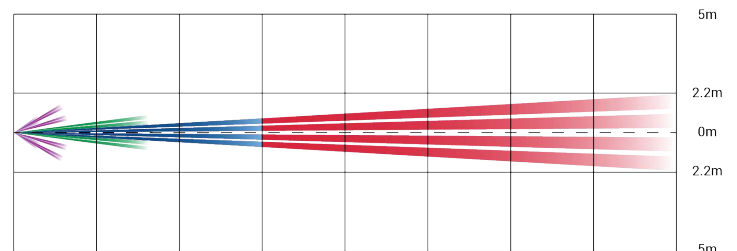

Lens Pattern

Accessories

Solar Kit

Part Code: SOLARKIT

Horn Speaker

Part Code: HORNSPEAKER

Magnetic Wall Bracket

Part Code: MAGMOUNT