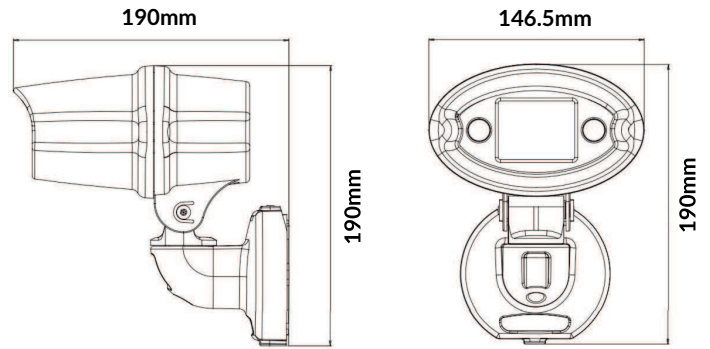

## Basic Information

Power Requirements	2 x 3.6v lithium D cells OR 2 x 3.7v rechargeable Li-ion (not supplied)
Mobile Data	4G to dedicated cloud server
Battery Life	6-9 months on 3.6v lithium D cells
SIM Card	BT roaming SIM as standard
Weight	850g (without batteries)
Operating Temperature Range	-20°C to +60°C
Mounting Height	2.4 to 4 meters
Weather Rating	IP66
Warranty	2 years

## Dimensions