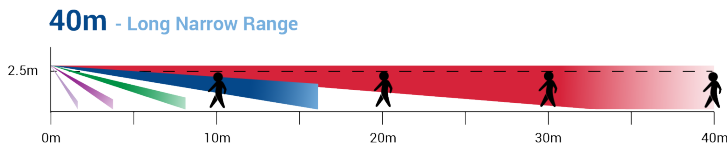

Lens Pattern

Accessories

Solar Kit

Part Code: SOLARKIT

Horn Speaker

Part Code: HORNSPEAKER

Magnetic Wall Bracket

Part Code: MAGMOUNT