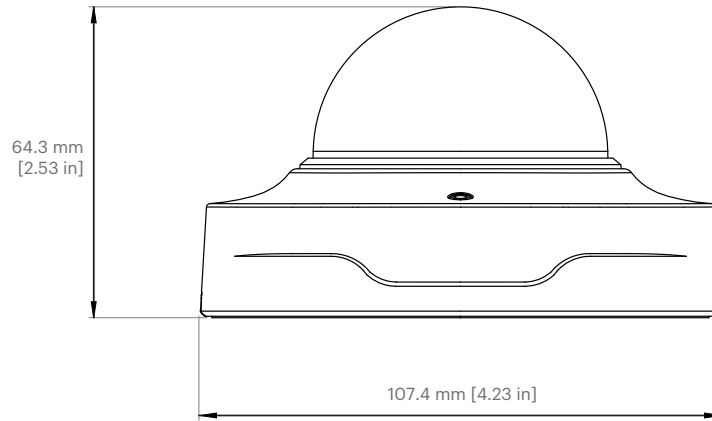

**Temperature**

Operating: 0°C to +40°C

Storage: -40°C to +60°C

**Physical characteristics**

Dimensions: 107x107x64mm

Weight: 280g

**EMC**

EN 55032, EN 61000-3-2/-3, EN 61000-6-4,

# Technical drawings

## Side view