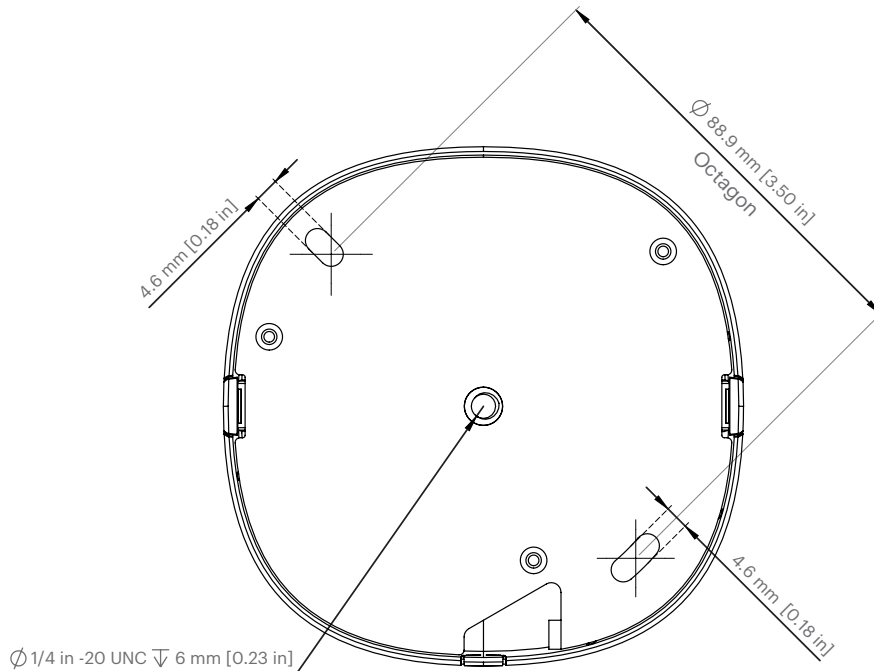

Bottom view