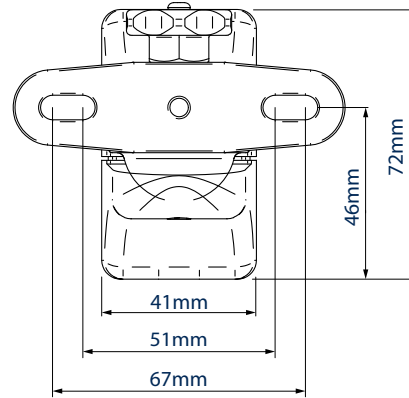

SPECIFICATION

Max load	5kg
Tilt Adjustment	+/-20°
Swivel	180°
Distance from wall	72mm
Distance between dual fixing points	51mm - 67mm
Colour	Black or White

FEATURES

- Designed for home cinema speakers up to 5kg (11 lbs)
- Thumbwheel for easy adjustment of tilt: +/-20° and swivel: 180°
- Includes adaptors for keyhole, single point and dual point fixings
- Suitable for speakers using M5, M6, UNC 1/4" and wood screws
- Mounts speaker only 72mm (2.8") from wall
- No visible wall fixing screws
- Simple 'hook-on' installation with all mounting hardware included
- Compatible with SONOS® Play:1 and Play:3 speakers (in portrait mode)
- Supplied in pairs
- Patented design

Simple 'hook-on' installation

Includes optional dual point adaptor

Thumbwheel for easy tilt and swivel adjustment

Supplied in pairs

SIDE VIEW

FRONT VIEW

TOP VIEW

WALL PLATE

PACKING INFORMATION

COLOUR:	ORDER REF:	EAN CODE:	MASTER CARTON WEIGHT:	MASTER CARTON CUBE:
Black	BT332/B	5019318033209	10.68kg	0.023cbm
White	BT332/W	5019318043215	10.68kg	0.023cbm

ACCESSORIES AND RELATED PRODUCTS