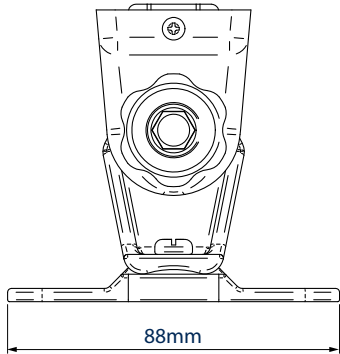

BT332

SPEAKER WALL MOUNTS

WITH TILT AND SWIVEL (PAIR)

Designed to mount home cinema speakers to the wall, the BT332 is a compact and effective solution that provides a tilt and swivel adjustment to direct the sound to the desired location. Now compatible with the popular SONOS® Brand of wireless "smart speaker" systems, the BT332 is a current solution for the most modern speakers on the market.

SPECIFICATION

Max load	5kg
Tilt Adjustment	+/-20°
Swivel	180°
Distance from wall	72mm
Distance between dual fixing points	51mm - 67mm
Colour	Black or White

FEATURES

- Designed for home cinema speakers up to 5kg (11 lbs)
- Thumbwheel for easy adjustment of tilt: +/-20° and swivel: 180°
- Includes adaptors for keyhole, single point and dual point fixings
- Suitable for speakers using M5, M6, UNC 1/4" and wood screws
- Mounts speaker only 72mm (2.8") from wall
- No visible wall fixing screws
- Simple 'hook-on' installation with all mounting hardware included
- Compatible with SONOS® Play:1 and Play:3 speakers (in portrait mode)
- Supplied in pairs
- Patented design

Simple 'hook-on' installation

Includes optional dual point adaptor

Thumbwheel for easy tilt and swivel adjustment

Supplied in pairs

SIDE VIEW

FRONT VIEW

TOP VIEW

WALL PLATE

PACKING INFORMATION

COLOUR:	ORDER REF:	EAN CODE:	MASTER CARTON WEIGHT:	MASTER CARTON CUBE:
Black	BT332/B	5019318033209	10.68kg	0.023cbm
White	BT332/W	5019318043215	10.68kg	0.023cbm

ACCESSORIES AND RELATED PRODUCTS