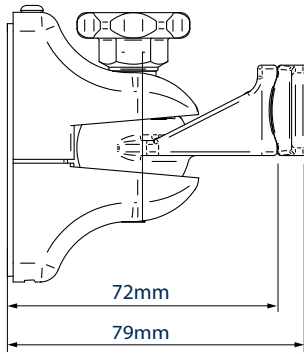

SPECIFICATION

Max load	5kg
Tilt Adjustment	+/-20°
Swivel	180°
Distance from wall	72mm
Distance between dual fixing points	51mm - 67mm
Colour	Black or White

FEATURES

- Designed for home cinema speakers up to 5kg (11 lbs)
- Thumbwheel for easy adjustment of tilt: +/-20° and swivel: 180°
- Includes adaptors for keyhole, single point and dual point fixings
- Suitable for speakers using M5, M6, UNC 1/4" and wood screws
- Mounts speaker only 72mm (2.8") from wall
- No visible wall fixing screws
- Simple 'hook-on' installation with all mounting hardware included
- Compatible with SONOS® Play:1 and Play:3 speakers (in portrait mode)
- Supplied in pairs
- Patented design

Simple 'hook-on' installation

Includes optional dual point adaptor

Thumbwheel for easy tilt and swivel adjustment

Supplied in pairs

SIDE VIEW

FRONT VIEW

TOP VIEW

WALL PLATE

PACKING INFORMATION

COLOUR:	ORDER REF:	EAN CODE:	MASTER CARTON WEIGHT:	MASTER CARTON CUBE:
Black	BT332/B	5019318033209	10.68kg	0.023cbm
White	BT332/W	5019318043215	10.68kg	0.023cbm

ACCESSORIES AND RELATED PRODUCTS