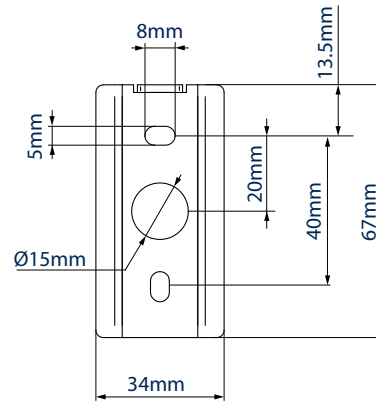

SPECIFICATION

Max load	5kg
Tilt Adjustment	+/-20°
Swivel	180°
Distance from wall	72mm
Distance between dual fixing points	51mm - 67mm
Colour	Black or White

FEATURES

- Designed for home cinema speakers up to 5kg (11 lbs)
- Thumbwheel for easy adjustment of tilt: +/-20° and swivel: 180°
- Includes adaptors for keyhole, single point and dual point fixings
- Suitable for speakers using M5, M6, UNC 1/4" and wood screws
- Mounts speaker only 72mm (2.8") from wall
- No visible wall fixing screws
- Simple 'hook-on' installation with all mounting hardware included
- Compatible with SONOS® Play:1 and Play:3 speakers (in portrait mode)
- Supplied in pairs
- Patented design

Simple 'hook-on' installation

Includes optional dual point adaptor

Thumbwheel for easy tilt and swivel adjustment

Supplied in pairs

SIDE VIEW

FRONT VIEW

TOP VIEW

WALL PLATE

PACKING INFORMATION

COLOUR:	ORDER REF:	EAN CODE:	MASTER CARTON WEIGHT:	MASTER CARTON CUBE:
Black	BT332/B	5019318033209	10.68kg	0.023cbm
White	BT332/W	5019318043215	10.68kg	0.023cbm

ACCESSORIES AND RELATED PRODUCTS