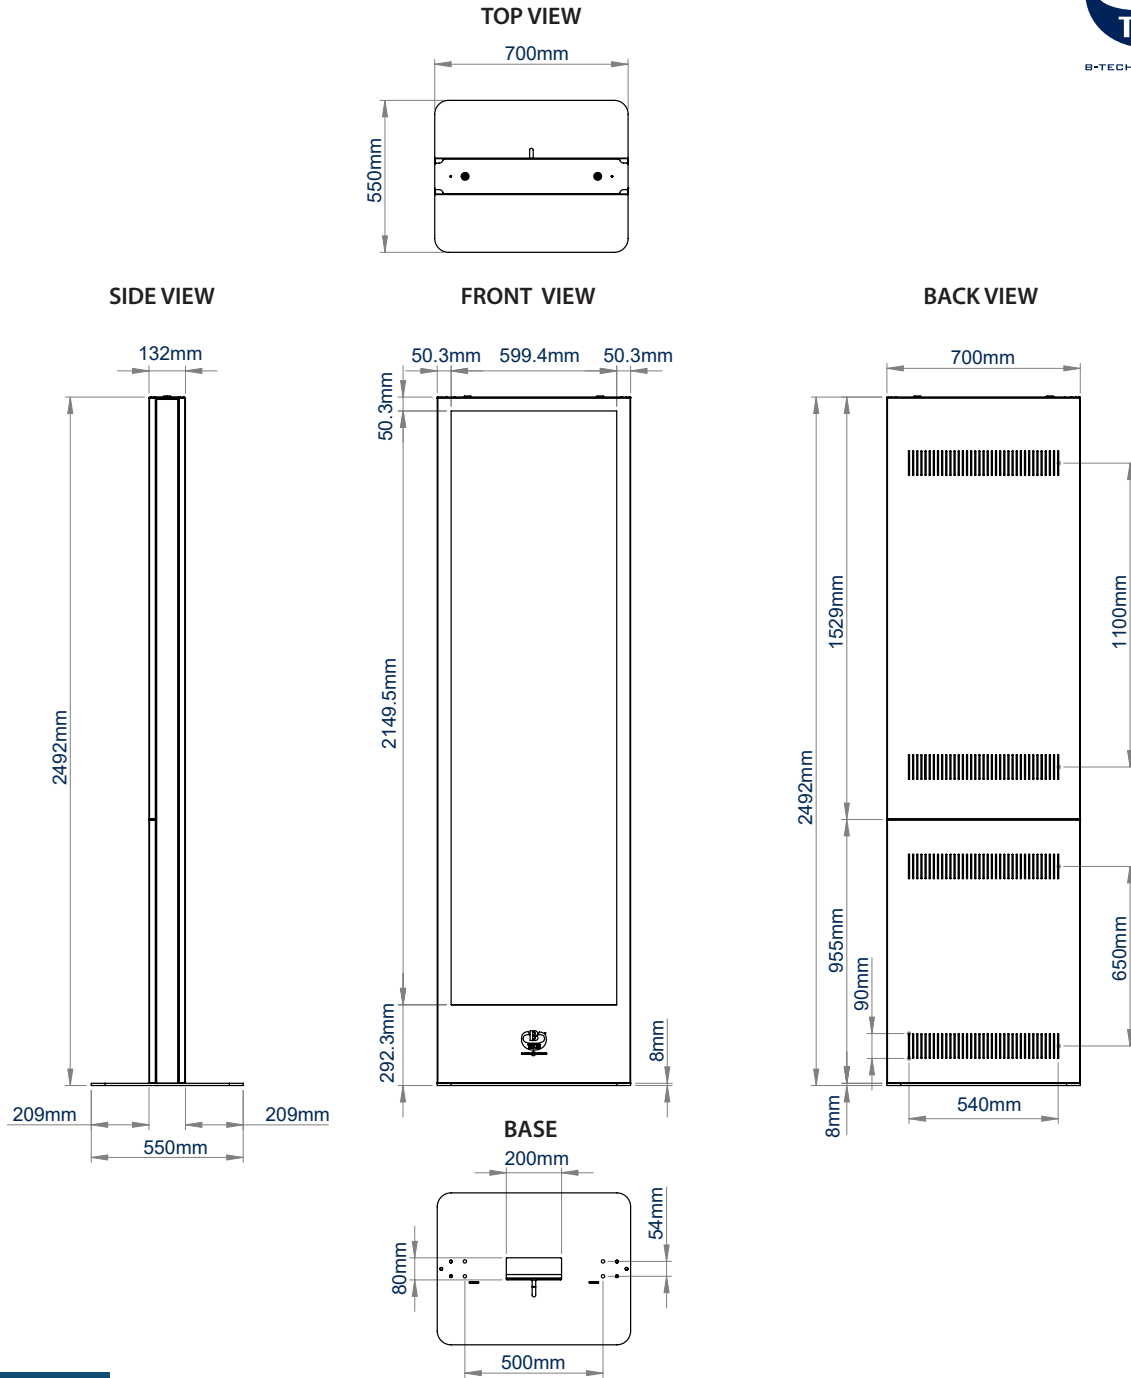

Vented panels for air flow management

Suitable for portrait mounting

Designed specifically for the LG Ultra-Stretch system

Customisable branding

PACKING INFORMATION

COLOUR:	ORDER REF:	EAN CODE:	SHIPPING DIMENSIONS:	SHIPPING WEIGHT
Black	BT7007/B	5109318087866	260cm x 90cm x 47cm (Shipped on Pallet)	188kg
White	BT7007/W	5109318087873	260cm x 90cm x 47cm (Shipped on Pallet)	188kg

ACCESSORIES AND RELATED PRODUCTS

BT7005	BT8321	BT9905	BT9906

Single Screen Portrait Digital Signage Kiosk for wayfinding and information points

Portrait Digital Signage Wall Mount for displays with fixings up to 600 x 400mm

Ultra-Stretch Signage Wall Mount for landscape mounting screens up to 50kg

Ultra-Stretch Signage Wall Mount for portrait mounting screens up to 50kg

SS-BT7007-V1.1-251019