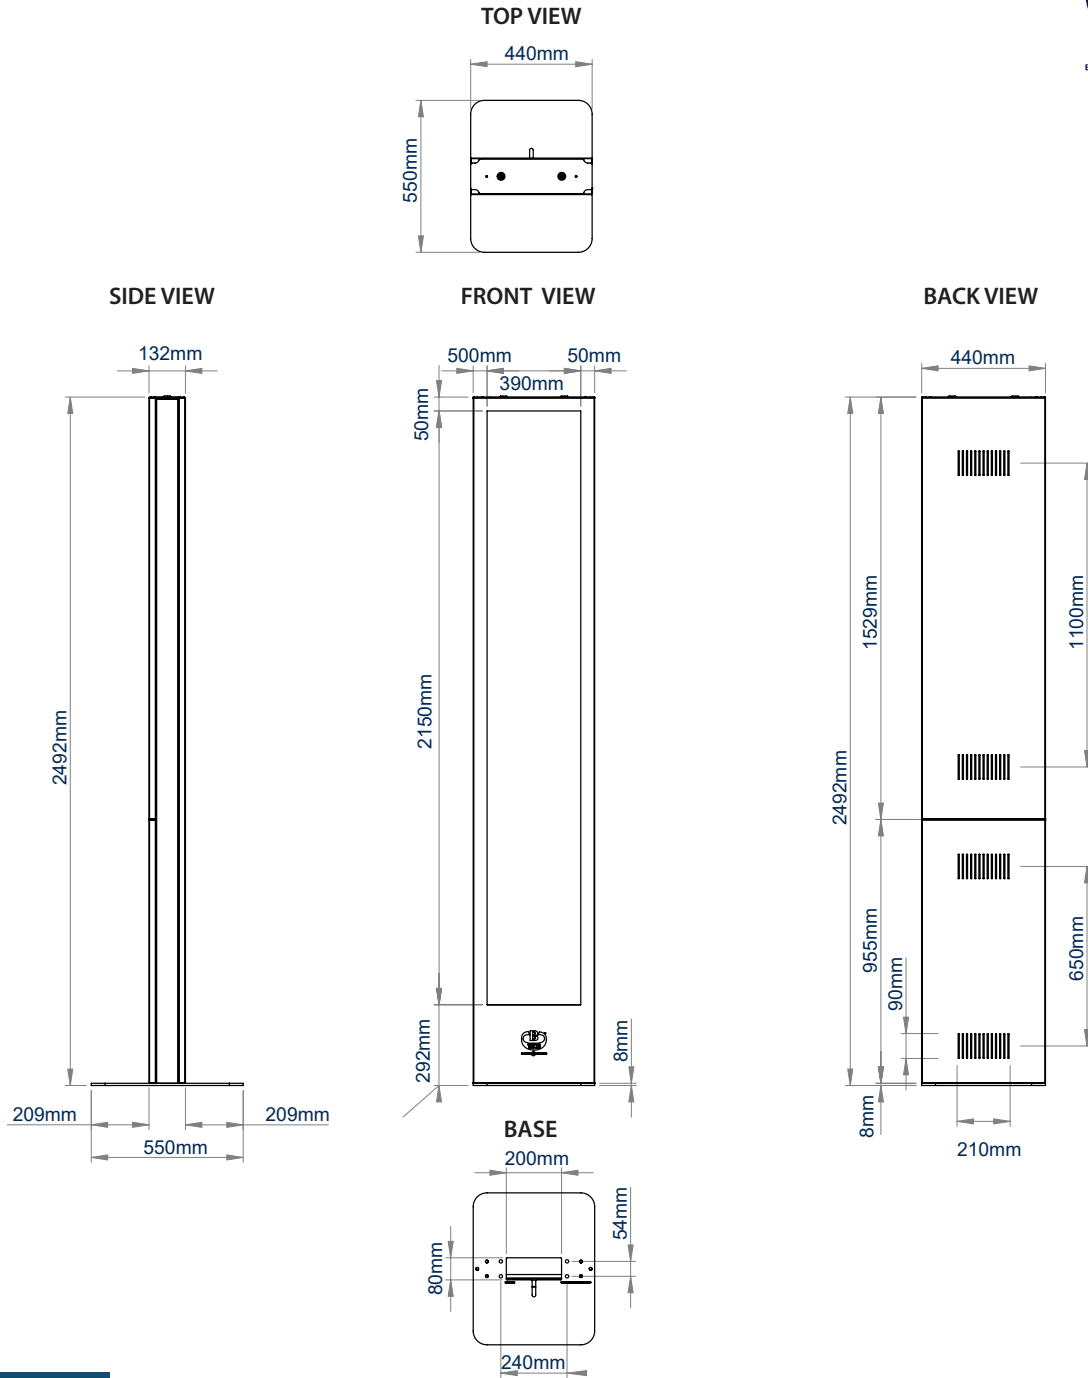

Vented panels for air flow management

Suitable for portrait mounting

Designed specifically for the 86" LG ultra-stretch display

Customisable branding

PACKING INFORMATION

COLOUR:	ORDER REF:	EAN CODE:
Black	BT7008/B	5019318304415
White	BT7008/W	5019318304422

ACCESSORIES AND RELATED PRODUCTS

BT7005	BT8321	BT9905	BT9906
Single Screen Portrait Digital Signage Kiosk for wayfinding and information points	Portrait Digital Signage Wall Mount for displays with fixings up to 600 x 400mm	Ultra-Stretch Signage Wall Mount for landscape mounting screens up to 50kg	Ultra-Stretch Signage Wall Mount for portrait mounting screens up to 50kg

SS-BT7008-011220