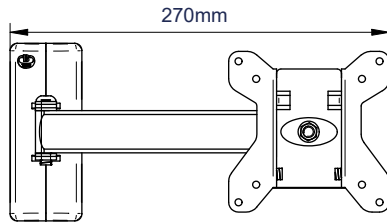

FEATURES

- Easy tilt and swivel adjustment
- Screen rotation allows screen to be mounted in landscape or portrait orientation
- Features 'OWLS' On Wall Levelling System
- CLIPLOGIC™ cable management included
- Compatible with B-Tech System 2 professional range
- Mounts to B-Tech BT7850 poles using x2 BT7841 / BT7052 Collars
- Security locking screws and Allen key provided help prevent unauthorised removal of the screen
- Simple 'hook-on' installation
- Coverplates included for a neat and tidy installation
- All mounting hardware included

Easy tilt adjustment of +17° / -10°

Security locking screws provided

Space saving design - folds flat to the wall

CLIPLOGIC™ cable management

FRONT VIEW - MAXIMUM EXTENSION

SIDE VIEW - MAXIMUM EXTENSION

FRONT VIEW - FOLDED TO WALL

SIDE VIEW - FOLDED TO WALL

WALL PLATE - FRONT VIEW

INTERFACE PLATE - FRONT VIEW

PACKING INFORMATION

COLOUR:	ORDER REF:	EAN CODE:	MASTER CARTON QTY:	INNER CARTON QTY:	MASTER CARTON WEIGHT:	MASTER CARTON CUBE:
Black	BT7512-PRO/PB	5019318751226	8	0	9.3kg	0.024cbm