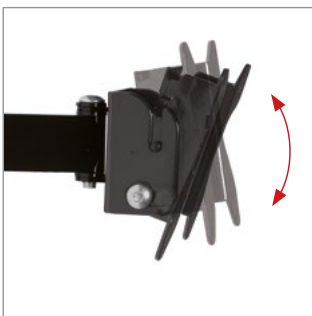

BT7512

SINGLE ARM FLAT SCREEN WALL MOUNT WITH TILT & SWIVEL

Designed to mount small flat screens, the BT7512 features a single swivel arm with easy tilt adjustment and a full 360° screen rotation for easy portrait or landscape mounting. The wall plate features 'OWLS' on wall levelling system to ensure a straight and smart installation. The BT7512 is also compatible with B-Tech's range of poles and collars, increasing the number of different ways it can be mounted, ideal for commercial applications as well as home installations. Security screws are provided to help prevent unauthorized removal of the screen.

SPECIFICATION

Recommended screen size	up to 28"
Max load	15kg
VESA® compatibility	75 x 75 & 100 x 100
Tilt adjustment	+17° / -10°
Swivel at wall	180°
Rotation	360°
Distance from wall	75mm to 280mm
Colour	Black

FEATURES

- Easy tilt and swivel adjustment
- Screen rotation allows screen to be mounted in landscape or portrait orientation
- Features 'OWLS' On Wall Levelling System
- CLIPLOGIC™ cable management included
- Compatible with B-Tech System 2 professional range
- Mounts to B-Tech BT7850 poles using x2 BT7841 / BT7052 Collars
- Security locking screws and Allen key provided help prevent unauthorised removal of the screen
- Simple 'hook-on' installation
- Coverplates included for a neat and tidy installation
- All mounting hardware included

Easy tilt adjustment of +17° / -10°

Security locking screws provided

Space saving design - folds flat to the wall

CLIPLOGIC™ cable management

FRONT VIEW - MAXIMUM EXTENSION

SIDE VIEW - MAXIMUM EXTENSION

FRONT VIEW - FOLDED TO WALL