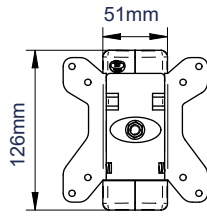

SPECIFICATION

Recommended screen size	up to 28"
Max load	15kg
VESA® compatibility	75 x 75 & 100 x 100
Tilt adjustment	+17° / -10°
Swivel at wall	180°
Rotation	360°
Distance from wall	75mm to 280mm
Colour	Black

Easy tilt adjustment of +17° / -10°

Security locking screws provided

Space saving design - folds flat to the wall

CLIPLOGIC™ cable management

FRONT VIEW - MAXIMUM EXTENSION

SIDE VIEW - MAXIMUM EXTENSION

FRONT VIEW - FOLDED TO WALL

SIDE VIEW - FOLDED TO WALL

WALL PLATE - FRONT VIEW

INTERFACE PLATE - FRONT VIEW

PACKING INFORMATION

COLOUR:	ORDER REF:	EAN CODE:	MASTER CARTON QTY:	INNER CARTON QTY:	MASTER CARTON WEIGHT:	MASTER CARTON CUBE:
Black	BT7512-PRO/PB	5019318751226	8	0	9.3kg	0.024cbm

ACCESSORIES AND RELATED PRODUCTS

BT7513
Double Arm Flat Screen Wall Mount with Tilt & Swivel for screens up to 28"

BT7514
Single Arm Flat Screen Wall Mount with Tilt & Swivel for screens up to 47"

BT7542
VESA Adaptor arms converts 100 x 100mm to 200 x 100mm