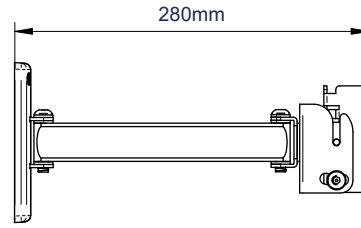

SPECIFICATION

Recommended screen size	up to 28"
Max load	15kg
VESA® compatibility	75 x 75 & 100 x 100
Tilt adjustment	+17° / -10°
Swivel at wall	180°
Rotation	360°
Distance from wall	75mm to 280mm
Colour	Black

FEATURES

- Easy tilt and swivel adjustment
- Screen rotation allows screen to be mounted in landscape or portrait orientation
- Features 'OWLS' On Wall Levelling System
- CLIPLOGIC™ cable management included
- Compatible with B-Tech System 2 professional range
- Mounts to B-Tech BT7850 poles using x2 BT7841 / BT7052 Collars
- Security locking screws and Allen key provided help prevent unauthorised removal of the screen
- Simple 'hook-on' installation
- Coverplates included for a neat and tidy installation
- All mounting hardware included

Easy tilt adjustment of +17° / -10°

Security locking screws provided

Space saving design - folds flat to the wall

CLIPLOGIC™ cable management

FRONT VIEW - MAXIMUM EXTENSION

SIDE VIEW - MAXIMUM EXTENSION

FRONT VIEW - FOLDED TO WALL

SIDE VIEW - FOLDED TO WALL

WALL PLATE - FRONT VIEW

INTERFACE PLATE - FRONT VIEW

PACKING INFORMATION

COLOUR:	ORDER REF:	EAN CODE:	MASTER CARTON QTY:	INNER CARTON QTY:	MASTER CARTON WEIGHT:	MASTER CARTON CUBE:
Black	BT7512-PRO/PB	5019318751226	8	0	9.3kg	0.024cbm