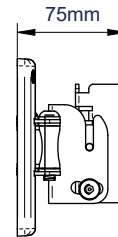

Easy tilt adjustment of +17° / -10°

Security locking screws provided

Space saving design - folds flat to the wall

CLIPLOGIC™ cable management

FRONT VIEW - MAXIMUM EXTENSION

SIDE VIEW - MAXIMUM EXTENSION

FRONT VIEW - FOLDED TO WALL

SIDE VIEW - FOLDED TO WALL

WALL PLATE - FRONT VIEW

INTERFACE PLATE - FRONT VIEW

PACKING INFORMATION

COLOUR:	ORDER REF:	EAN CODE:	MASTER CARTON QTY:	INNER CARTON QTY:	MASTER CARTON WEIGHT:	MASTER CARTON CUBE:
Black	BT7512-PRO/PB	5019318751226	8	0	9.3kg	0.024cbm