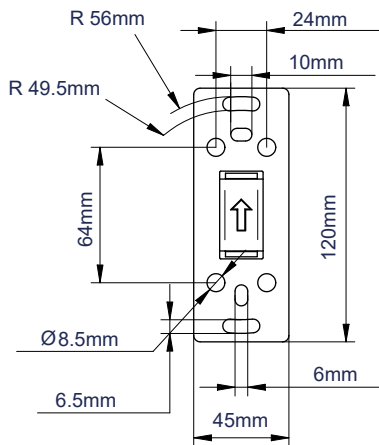

Easy tilt adjustment of +17° / -10°

Security locking screws provided

Space saving design - folds flat to the wall

CLIPLOGIC™ cable management

FRONT VIEW - MAXIMUM EXTENSION

SIDE VIEW - MAXIMUM EXTENSION

FRONT VIEW - FOLDED TO WALL

SIDE VIEW - FOLDED TO WALL

WALL PLATE - FRONT VIEW

INTERFACE PLATE - FRONT VIEW

PACKING INFORMATION

COLOUR:	ORDER REF:	EAN CODE:	MASTER CARTON QTY:	INNER CARTON QTY:	MASTER CARTON WEIGHT:	MASTER CARTON CUBE:
Black	BT7512-PRO/PB	5019318751226	8	0	9.3kg	0.024cbm