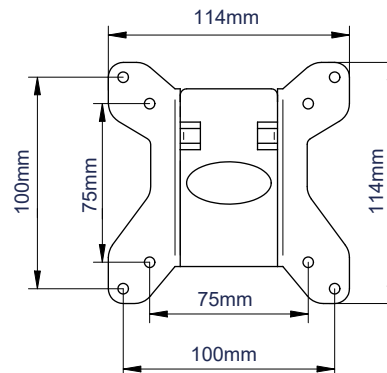

SPECIFICATION

Recommended screen size	up to 28"
Max load	15kg
VESA® compatibility	75 x 75 & 100 x 100
Tilt adjustment	+17° / -10°
Swivel at wall	180°
Rotation	360°
Distance from wall	75mm to 280mm
Colour	Black

Easy tilt adjustment of +17° / -10°

Security locking screws provided

Space saving design - folds flat to the wall

CLIPLOGIC™ cable management

FRONT VIEW - MAXIMUM EXTENSION

SIDE VIEW - MAXIMUM EXTENSION

FRONT VIEW - FOLDED TO WALL

SIDE VIEW - FOLDED TO WALL

WALL PLATE - FRONT VIEW

INTERFACE PLATE - FRONT VIEW

PACKING INFORMATION

COLOUR:	ORDER REF:	EAN CODE:	MASTER CARTON QTY:	INNER CARTON QTY:	MASTER CARTON WEIGHT:	MASTER CARTON CUBE:
Black	BT7512-PRO/PB	5019318751226	8	0	9.3kg	0.024cbm

ACCESSORIES AND RELATED PRODUCTS

BT7513
Double Arm Flat Screen Wall Mount with Tilt & Swivel for screens up to 28"

BT7514
Single Arm Flat Screen Wall Mount with Tilt & Swivel for screens up to 47"

BT7542
VESA Adaptor arms converts 100 x 100mm to 200 x 100mm