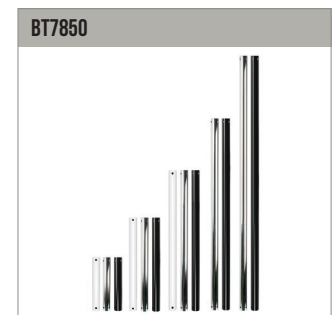

BT7850
Ø50mm Pole designed for ceiling, floor or floor-to-ceiling installations