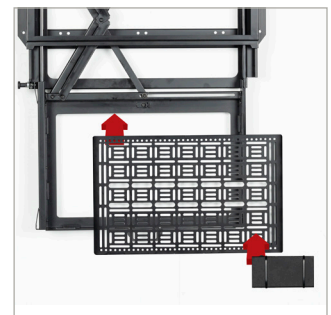

EASY ACCESS TO AV EQUIPMENT

BT7885

FLAT SCREEN WALL MOUNT WITH PULL-DOWN AV STORAGE TRAY

The BT7885 is a screen mounting solution with an integrated pull-down tray for storing AV equipment behind the screen. Featuring a quick release equipment interface plate which can be separated from the mount, AV equipment can be easily added or removed from the install without needing to remove the screen first. The tray mechanism is tool-less for ease and speed of use, with the option to add a padlock (not included) to help prevent unauthorised access to the equipment. To ensure cables do not get tangled or pinched when the tray is opened and closed, an integrated cable management track moves in unison with the tray. The BT7885 is suitable for wall mounting as well as to B-Tech's System 2 poles and System X/Mode-AL columns.

FEATURES

- Flat screen mount designed to hold & hide AV accessories
- Tool-less operation & assisted release of the AV storage tray
- Accessories can be accessed without screen removal
- Interface arms include levelling screws to adjust the screen height
- Locks in closed & open positions & can be secured with a padlock (not included)
- Keyhole wall mounting for easy installation
- Compatible with B-Tech's System X, Mode-AL columns & B-Tech collars for pole mounted installations

86"
218cm

VESA
600
400

70KG

8KG

SCREEN AV EQUIPMENT

All accessories can be accessed, removed or added when in open position without screen removal

Tool-less operation of tray

Screen size markings to adjust mount to fit all screens from 49"-86"

Quick release function of tray so equipment can be easily added, removed or serviced

FRONT VIEW

REAR VIEW

SIDE VIEW

49" SCREEN - OPEN

49" SCREEN - CLOSED

86" SCREEN - OPEN

86" SCREEN - CLOSED