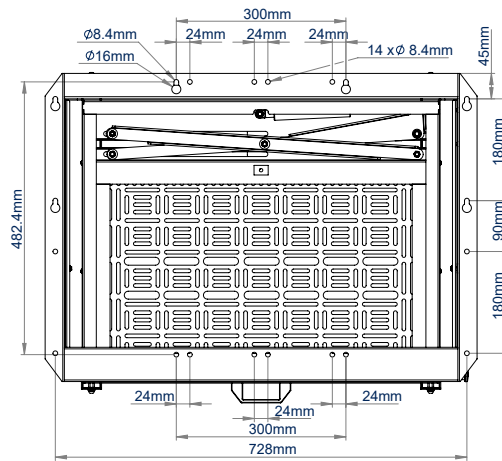

REAR VIEW

PACKING INFORMATION

COLOUR:	ORDER REF:	EAN CODE:	MASTER CARTON QTY:	INNER CARTON QTY:	MASTER CARTON WEIGHT:	MASTER CARTON CUBE:
Black	BT7885/B	5019318305108	1	0	21.8kg	0.094cbm

ACCESSORIES AND RELATED PRODUCTS