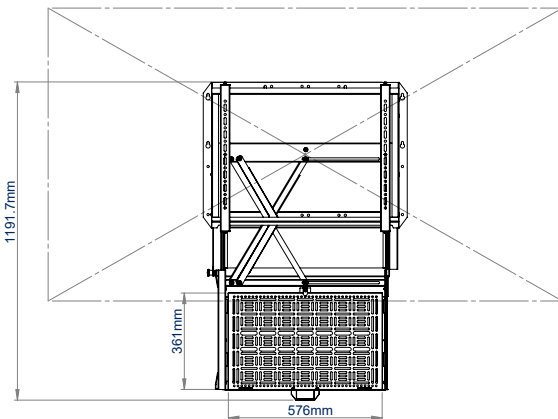

86" SCREEN - OPEN