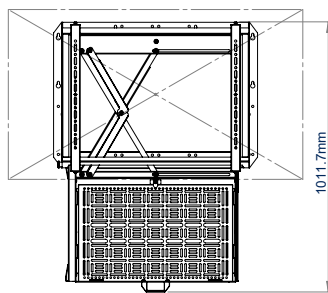

49" SCREEN - OPEN