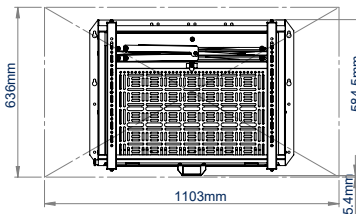

49" SCREEN - CLOSED