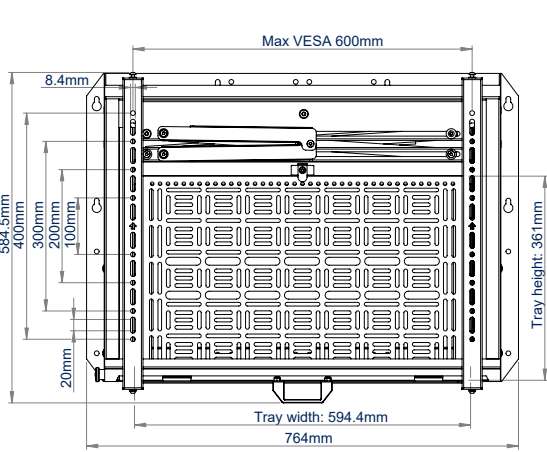

FRONT VIEW

PACKING INFORMATION

COLOUR:	ORDER REF:	EAN CODE:	MASTER CARTON QTY:	INNER CARTON QTY:	MASTER CARTON WEIGHT:	MASTER CARTON CUBE:
Black	BT7885/B	5019318305108	1	0	21.8kg	0.094cbm

ACCESSORIES AND RELATED PRODUCTS