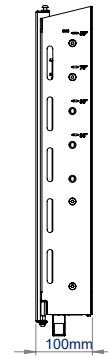

SIDE VIEW

PACKING INFORMATION

COLOUR:	ORDER REF:	EAN CODE:	MASTER CARTON QTY:	INNER CARTON QTY:	MASTER CARTON WEIGHT:	MASTER CARTON CUBE:
Black	BT7885/B	5019318305108	1	0	21.8kg	0.094cbm

ACCESSORIES AND RELATED PRODUCTS