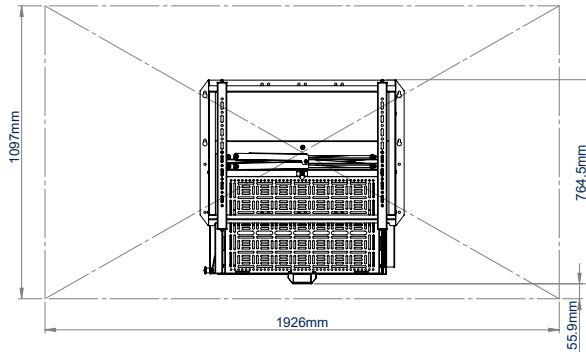

86" SCREEN - CLOSED

PACKING INFORMATION

COLOUR:	ORDER REF:	EAN CODE:	MASTER CARTON QTY:	INNER CARTON QTY:	MASTER CARTON WEIGHT:	MASTER CARTON CUBE:
Black	BT7885/B	5019318305108	1	0	21.8kg	0.094cbm