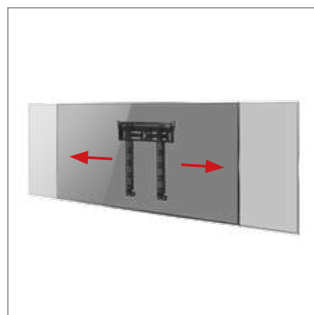

B-TECH AV MOUNTS™

**MOUNTS
SCREENS
14MM FROM
THE WALL**

BT8200

ULTRA-SLIM UNIVERSAL FLAT SCREEN WALL MOUNT

Designed for medium sized screens up to 40kg, the ultra-slim BT8200 mounts screens just 14mm from the wall and features post installation screen alignment, B-Tech's "On Wall Levelling System" and simple 'hook-on' installation to make screen mounting as quick and simple as possible. The BT8200 also features B-Tech's patented 'Torsion-Lock' security to help prevent un-authorized removal of the screen. All mounting hardware included.

SPECIFICATION

Recommended Screen Size	up to 47"
Max Load	40kg
Universal Fixings	up to 240mm x 200mm
VESA® compatibility	up to 200 x 200
Distance from wall	14mm
Colour	Black

FEATURES

- Ultra-slim design mounts screens only 14mm from the wall
- Patented 'Torsion-Lock' security helps prevent un-authorized removal of the screen
- Features OWLS™ (On Wall Levelling System) to allow the wall plate to be levelled once mounted, eradicating the need to re-drill the wall
- Suitable for concrete or brick walls
- Post installation screen alignment for perfect screen positioning
- Low profile coach screws to allow the arms to slide, unobstructed along the rail
- Security locking screws, Allen key and locking bars provided for a secure installation
- Supplied pre-assembled to reduce install times
- Simple 'hook-on' installation
- All mounting hardware included

Ultra-slim design mounts screens only 14mm from the wall

Post installation screen alignment for perfect positioning every time

'Torsion-Lock' security helps prevent un-authorized removal of the screen

All mounting hardware included