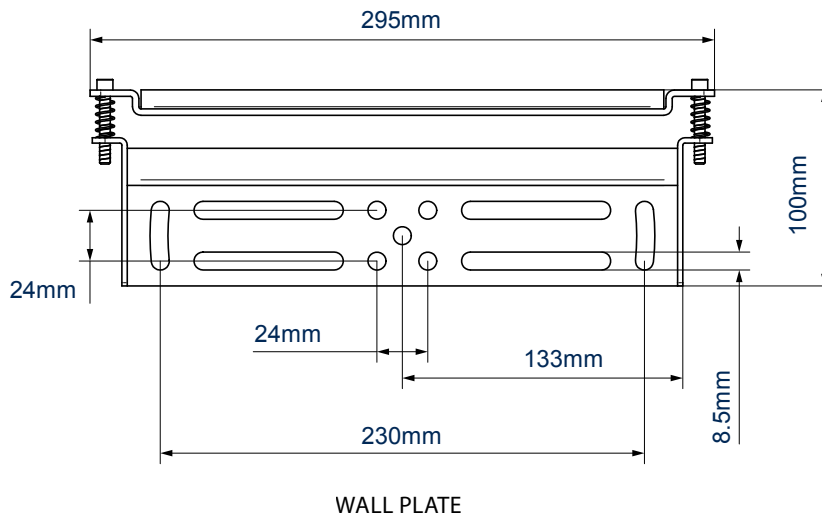

PACKING INFORMATION

COLOUR:	ORDER REF:	EAN CODE:	MASTER CARTON QTY:	INNER CARTON QTY:	MASTER CARTON WEIGHT:	MASTER CARTON CUBE:
Black	BT8200/B	5019318082009	8	2	14.90kg	0.041cbm