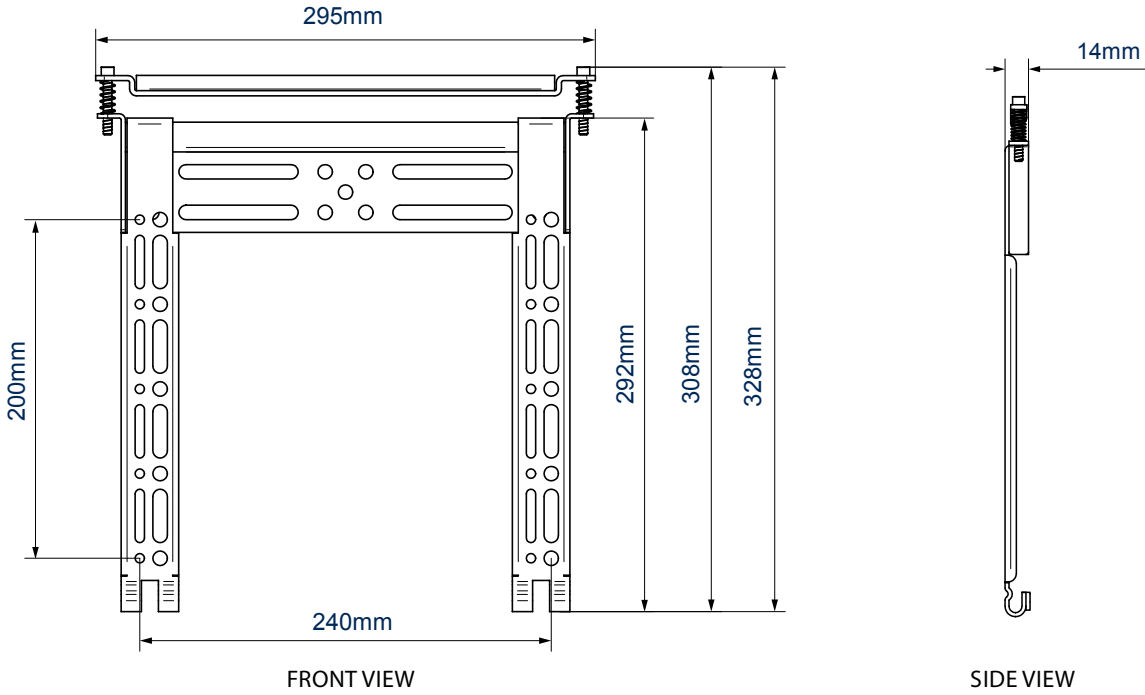

PACKING INFORMATION

COLOUR:	ORDER REF:	EAN CODE:	MASTER CARTON QTY:	INNER CARTON QTY:	MASTER CARTON WEIGHT:	MASTER CARTON CUBE:
Black	BT8200/B	5019318082009	8	2	14.90kg	0.041cbm