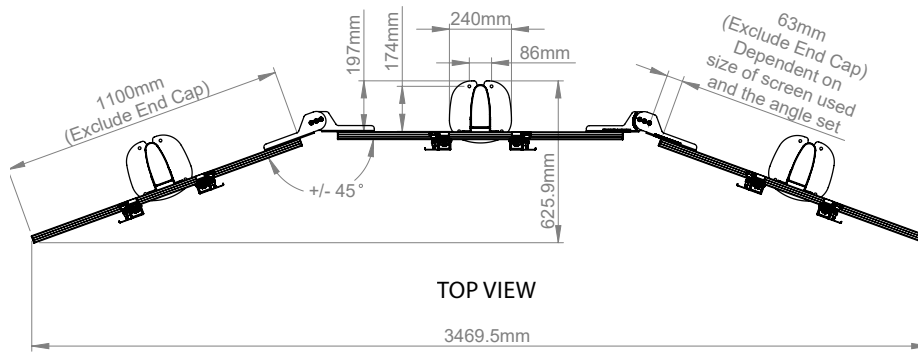

TOP VIEW

PACKING INFORMATION

PLEASE NOTE, THIS IS A **MULTI-BOX ITEM**

COLOUR:	ORDER REF:	EAN CODE:
Black / Black	BT8375/BB	5019318301483
Black / Silver	BT8375/BS	5019318301490

ORIGINAL DESIGNS BY B-TECH AV MOUNTS - REGISTERED DESIGNS & PATENTS APPLY