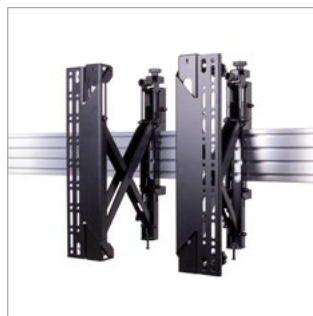

## BOLT DOWN CURVED VIDEOWALL STAND

SHOWN IN A 4X2  
 CONFIGURATION

Designed to create curved videowalls, the BT8375 is a bolt down mounting solution with a universal design suitable for all videowall screens from 39" to 70". As part of B-Tech's dynamic System X range, this contemporary mounting solution is lightweight yet incredibly strong, has a high-end aesthetic quality and comes with important time saving features such as integrated angle guides, tool-less micro-adjustment and a universal screen position spacer to speed up the installation process.

### FEATURES

- Configurable mounting solution available to order to your requirements, from stock - see configurator info
- Universal design suitable for all videowall screens
- High-end aesthetic quality
- Easy to use angle adjustment
- Integrated angle guides eliminate the need to measure required angles
- Integrated rail mounting guides ensure the join position is consistent throughout the installation without the need to measure
- Tool-less micro-adjustments for seamless screen alignment
- Also available with pop-out interface arms
- Discreet, small footprint base
- Integrated cable management
- Universal screen position spacer to speed up the installation process
- Safety screws help prevent unauthorised removal of screens
- Simple installation with all mounting hardware included

SYSTEM X

70" 177cm VESA 900 50KG PER SCREEN

Angle up to +/-45° to create a concave or convex curved videowall

Tool-less micro-adjustment for seamless screen alignment

BT8390-VESA400MAP pop-out arms for full service access