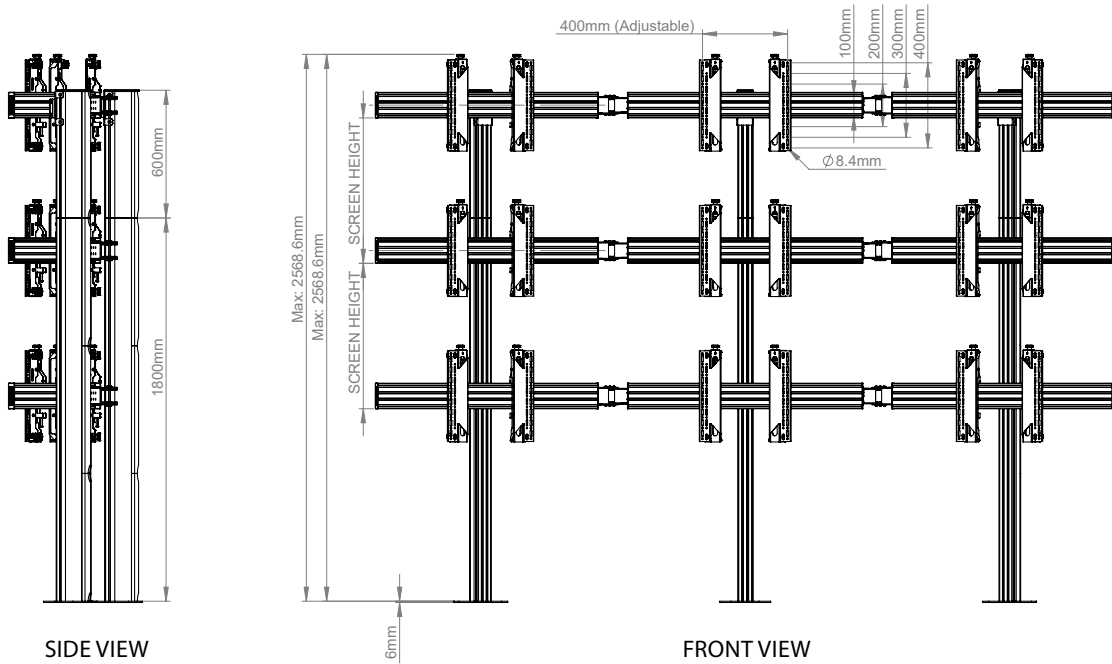

PACKING INFORMATION

PLEASE NOTE, THIS IS A **MULTI-BOX ITEM**

COLOUR:	ORDER REF:	EAN CODE:
Black / Black	BT8375/BB	5019318301483
Black / Silver	BT8375/BS	5019318301490

ORIGINAL DESIGNS BY B-TECH AV MOUNTS - REGISTERED DESIGNS & PATENTS APPLY

ACCESSORIES AND RELATED PRODUCTS