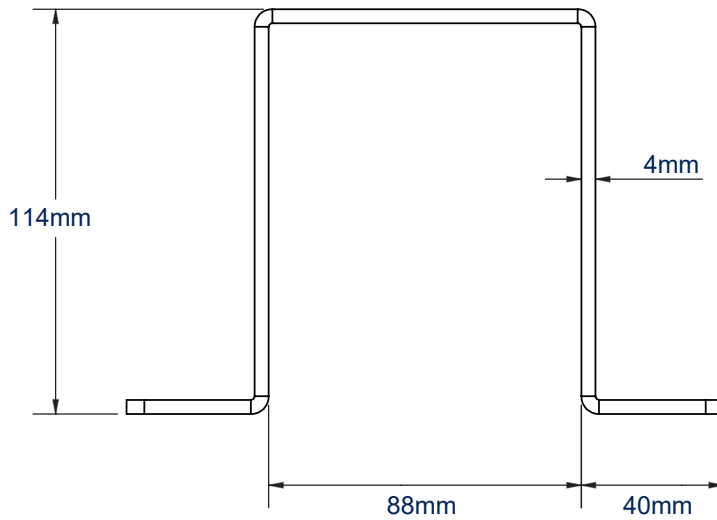

SPECIFICATION

Steel Thickness	4mm
Width	168mm
Height	114mm
Fixing Kits supplied (per pack)	2 per base
Colour	Black

FEATURES

- Provides added security to freestanding installs, preventing them from toppling should they be exposed to excessive force
- Clamps over the base and is easily bolted into the floor
- Can be placed anywhere along the flat section of the base for extra stability
- 4mm thick steel construction allows larger scale installations
- For use with freestanding System X installs only

Bracket bolts down into floors to provide extra stability and added security (fixings are not provided)

Can be positioned anywhere on the flat sections of the base

Clamps over BT8380-BASE to prevent large scale installs toppling from excessive force

Used with freestanding installs only

TOP VIEW

SIDE VIEW

PACKING INFORMATION

ORIGINAL DESIGNS BY B-TECH AV MOUNTS - REGISTERED DESIGNS & PATENTS APPLY

COLOUR:	ORDER REF:	EAN CODE:	MASTER CARTON QTY:	INNER CARTON QTY:	MASTER CARTON WEIGHT:	MASTER CARTON CUBE:
Black	BT8380-FBFK/B	5019318501067	8	8	21.5kg	0.56cbm