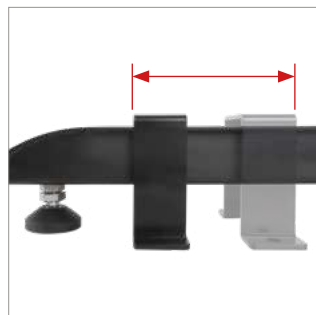

B-TECH AV MOUNTS™

PREVENTS SOLUTIONS FROM TOPPLING WHEN HIT

BT8380-FBFK

SYSTEM X™

FLOOR BASE FIXING KIT

The BT8380-FBFK is a floor fixing kit which clamps around the BT8380-BASE to provide added security to freestanding installs, preventing the install toppling should it be exposed to excessive force. The kit is made from 4mm thick steel to allow it to cope with securing larger scale installations, and can be placed anywhere along the flat sections of the base for extra stability. The bracket of the FBFK is placed over the base and easily bolted into the floor (fixings are not provided) and 2 brackets supplied per base used.

SPECIFICATION

Steel Thickness	4mm
Width	168mm
Height	114mm
Fixing Kits supplied (per pack)	2 per base
Colour	Black

FEATURES

- Provides added security to freestanding installs, preventing them from toppling should they be exposed to excessive force
- Clamps over the base and is easily bolted into the floor
- Can be placed anywhere along the flat section of the base for extra stability
- 4mm thick steel construction allows larger scale installations
- For use with freestanding System X installs only

Bracket bolts down into floors to provide extra stability and added security (fixings are not provided)

Can be positioned anywhere on the flat sections of the base

Clamps over BT8380-BASE to prevent large scale installs toppling from excessive force