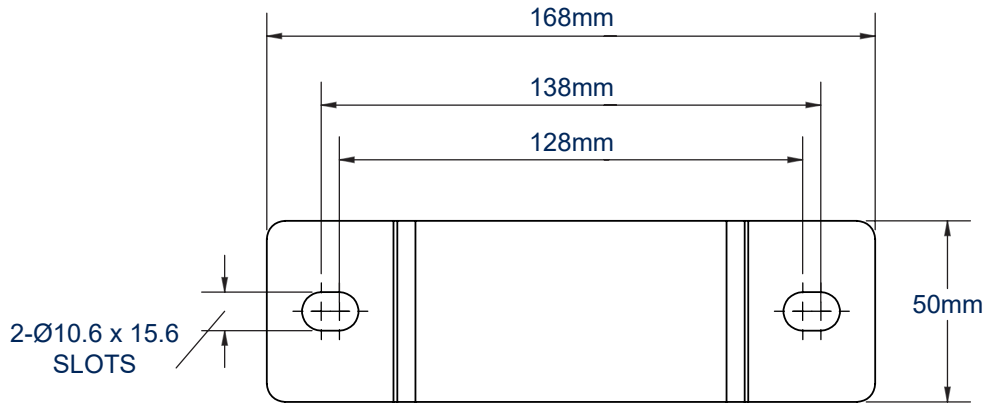

SPECIFICATION

Steel Thickness	4mm
Width	168mm
Height	114mm
Fixing Kits supplied (per pack)	2 per base
Colour	Black

FEATURES

- Provides added security to freestanding installs, preventing them from toppling should they be exposed to excessive force
- Clamps over the base and is easily bolted into the floor
- Can be placed anywhere along the flat section of the base for extra stability
- 4mm thick steel construction allows larger scale installations
- For use with freestanding System X installs only

Bracket bolts down into floors to provide extra stability and added security (fixings are not provided)

Can be positioned anywhere on the flat sections of the base

Clamps over BT8380-BASE to prevent large scale installs toppling from excessive force

Used with freestanding installs only

TOP VIEW

SIDE VIEW

PACKING INFORMATION

ORIGINAL DESIGNS BY B-TECH AV MOUNTS - REGISTERED DESIGNS & PATENTS APPLY

COLOUR:	ORDER REF:	EAN CODE:	MASTER CARTON QTY:	INNER CARTON QTY:	MASTER CARTON WEIGHT:	MASTER CARTON CUBE:
Black	BT8380-FBFK/B	5019318501067	8	8	21.5kg	0.56cbm