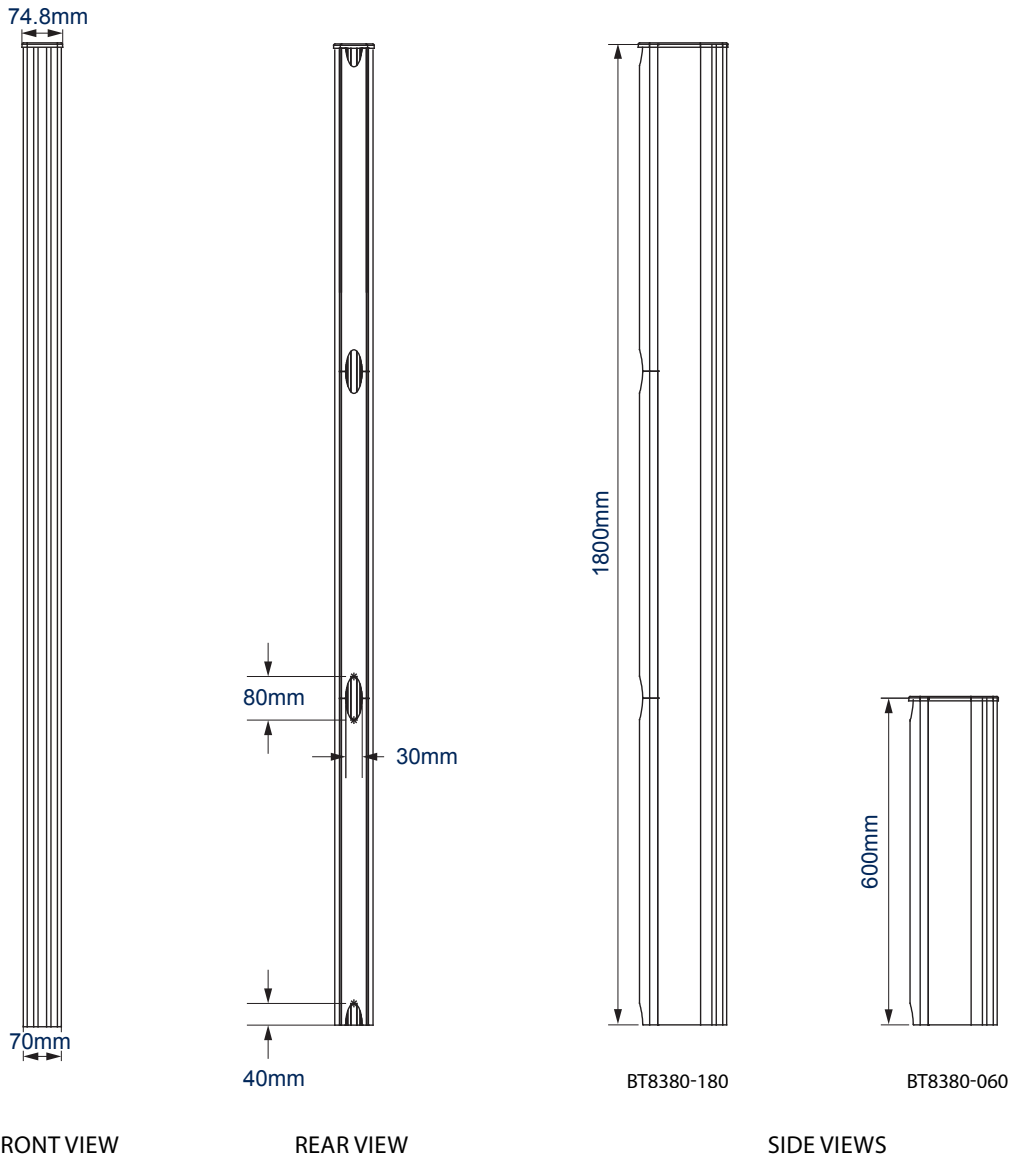

\*Included with 0.6m column as standard

Compatible with a variety of floor bases for use in different applications

Integrated cable management for a neat and tidy finish

Multiple columns can be joined together using **BT8380-EXTV** (available separately)

Supplied with plastic end caps, cable covers and trim strips to add to the high-end aesthetic quality

FRONT VIEW

REAR VIEW

SIDE VIEWS

PACKING INFORMATION

COLOUR:	ORDER REF:	EAN CODE:	MASTER CARTON QTY:	INNER CARTON QTY:	MASTER CARTON WEIGHT:	MASTER CARTON CUBE:
Silver	BT8380-060/S	5019318501562	1	0	5.67kg	0.032cbm
Black	BT8380-060/B	5019318501579	1	0	5.67kg	0.032cbm
Silver	BT8380-180/S	5019318501029	1	0	11.36kg	0.060cbm
Black	BT8380-180/B	5019318501012	1	0	11.36kg	0.060cbm

**Floor Bases** fit to vertical support columns to create freestanding or mobile mounting solutions

**Fixed Floor Base** fits to vertical support columns to create bolt down mounting solutions where floor space is limited