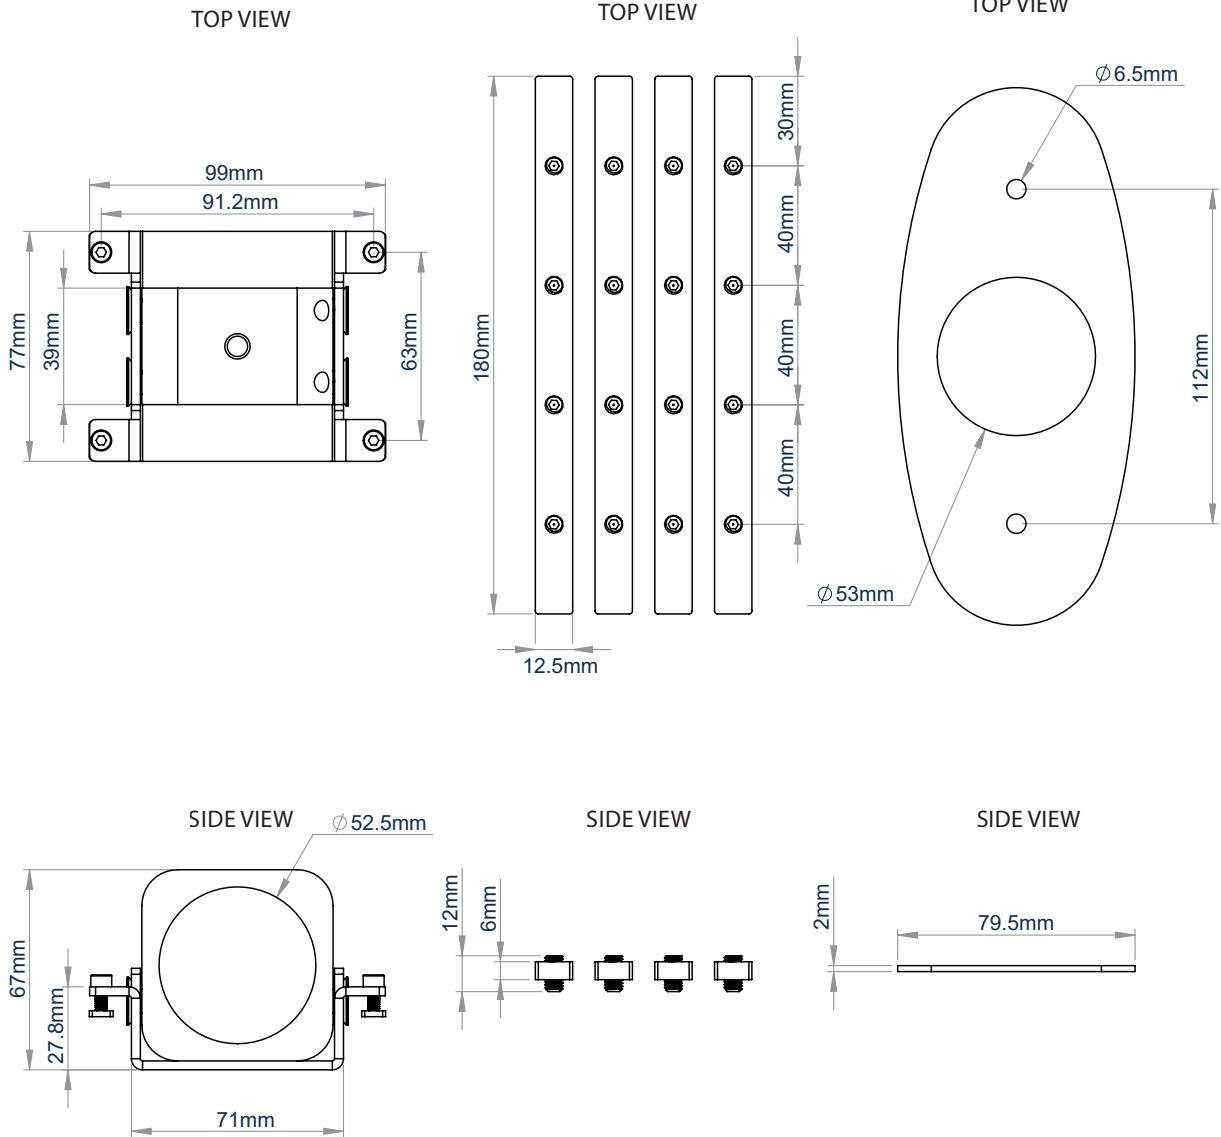

Fitted easily to the inside of a BT8385 Vertical Column.

Supplied with Extension Bars for joining vertical columns together for extended heights if required.

Requires the use of a BT8385 Column, BT7850 Ø50mm pole, BT7822 Ceiling Mount & BT8385-BDB Bolt Down Base.

Can be used to create large scale installations - ideal for control rooms.

PACKING INFORMATION

COLOUR:	ORDER REF:	EAN CODE:	MASTER CARTON QTY:	MASTER CARTON WEIGHT:	MASTER CARTON CUBE:
Black	BT8385-FTC	5019318304637	3	1.2kg / 0.35kg / 0.35kg	0.004 / 0.004 / 0.004cbm

RELATED PRODUCTS

BT8385	BT8385-BDB	BT8385-RTC	BT8390

Vertical Columns
Available in Silver or Black

Bolt Down Base
For use with a **BT8385** Vertical Column

Rail-to-Column Mounting Bracket
For use with a **BT8385** Vertical Column

System X™ Mounting Rails
Available in Silver or Black