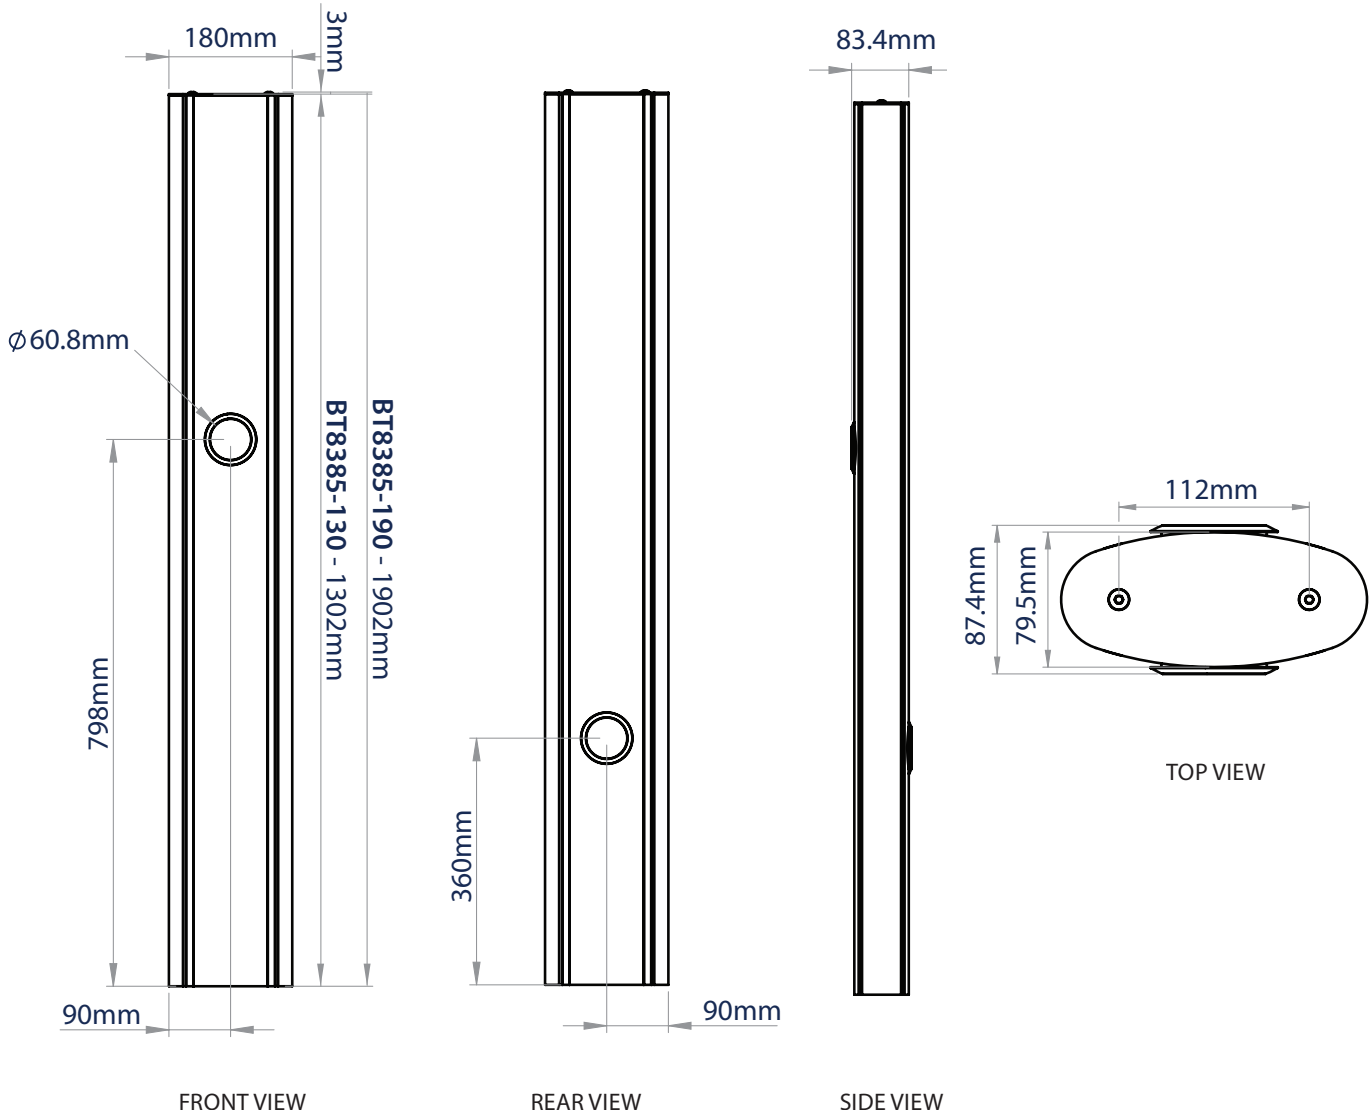

Compatible with a variety of Mode-AL floor bases (BT8385-SXB shown in image).

Attach mounting rails to columns using BT8385-RTC Mounting Bracket.

Integrated cable management throughout the vertical column.

Available in both black or silver finish.

PACKING INFORMATION

COLOUR:	ORDER REF:	EAN CODE:	MASTER CARTON QTY:	MASTER CARTON WEIGHT:	MASTER CARTON CUBE:
Black	BT8385-130/B	5019318302848	1	9.2kg	0.062cbm
Silver	BT8385-130/S	5019318302886	1	9.2kg	0.062cbm
Black	BT8385-190/B	5019318302855	1	13kg	0.089cbm
Silver	BT8385-190/S	5019318302893	1	13kg	0.089cbm

RELATED PRODUCTS

BT8385-RTC Rail-to-Column Mounting Bracket For use with a BT8385 Vertical Column	BT8385-SXB Single Column Base For a single BT8385 Vertical Column	BT8385-TXB Twin Column Base For use with two BT8385 Vertical Columns	BT8385-CTW Floor-to-Wall Mounting Bracket For use with a BT8385 Vertical Column

SS-V1-BT8385-210421-EN