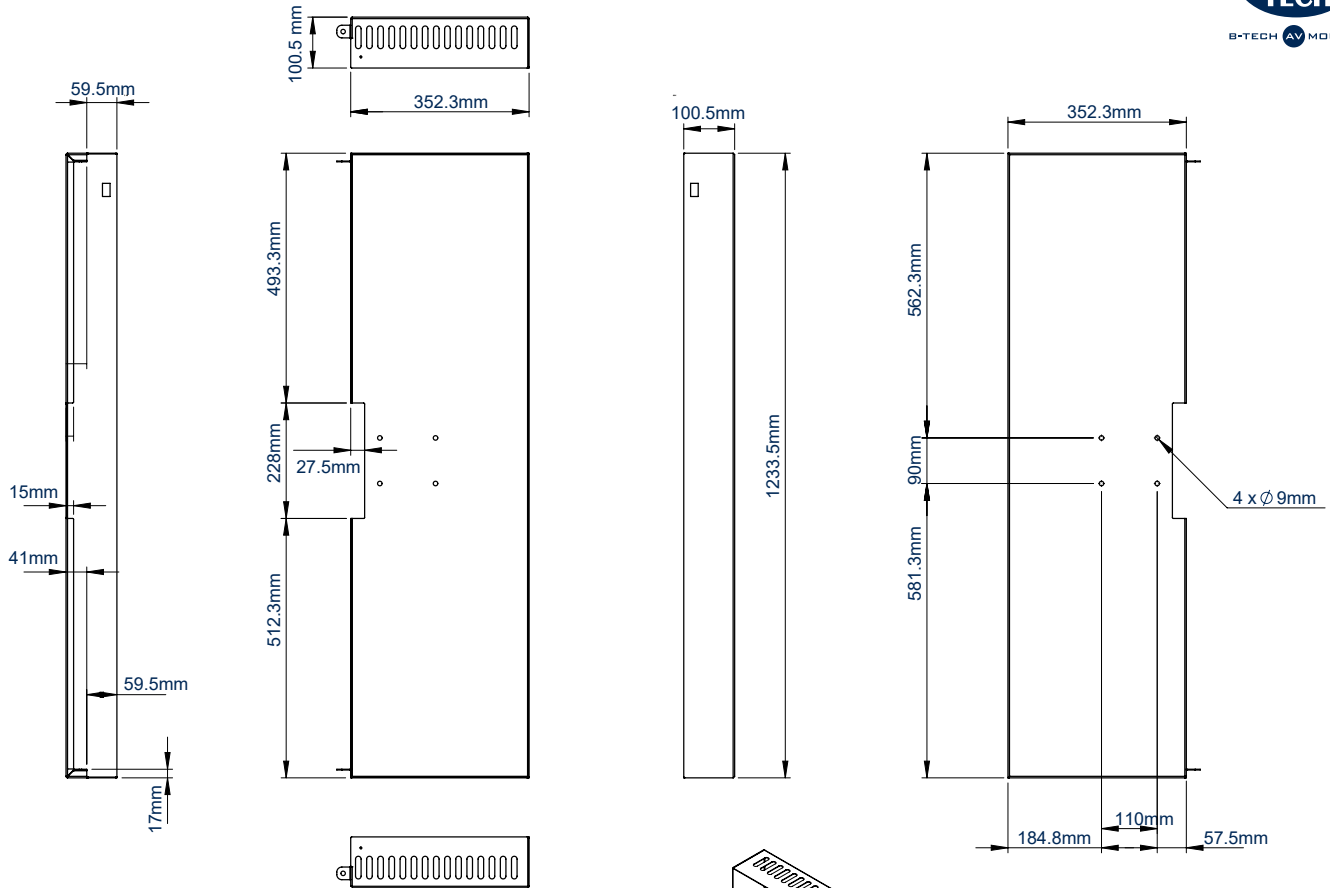

Custom made to suit your screen

Cable management at bottom of panels for media players and devices

Use with BT8390 mounting rails

Vented top and bottom panels allow airflow to and from the device

*Please note dimension applies to screens 55" (as shown). Kiosk dimensions for other screen sizes may differ - please ask for details

PACKING INFORMATION

COLOUR:	ORDER REF:	EAN CODE:
Black	BT8390-RCL	5019318501777
Black	BT8390-RCP	5019318501784

ACCESSORIES AND RELATED PRODUCTS

BT7000	BT7001	BT7003	BT7004
Single Screen Portrait Digital Signage Kiosk for wayfinding and information points	Back-to-Back Digital Signage Kiosk for wayfinding and information points	Freestanding Digital Signage Mount With Screen Enclosure for screens from 27" up to 65"	Digital Signage Mount with Screen Enclosure for screens up to 50kg

SS-BT8390-RCL/RCP-V2.1-200919