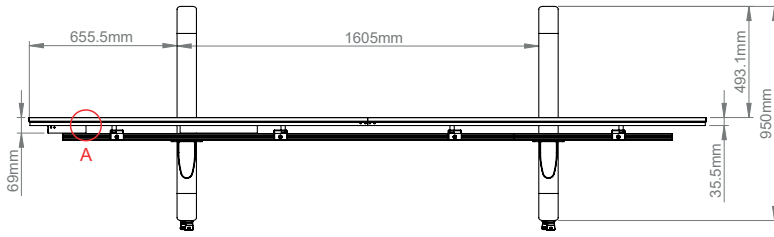

TOP VIEW

PACKING INFORMATION

COLOUR:	ORDER REF:	EAN CODE:
Black Base with Silver Columns and Rails	BT83LAE015-M/BS	5019318304859
Black Base with Black Columns and Rails	BT83LAE015-M/BB	5019318304866

ACCESSORIES AND RELATED PRODUCTS

BT7032

Large AV Accessory Shelf can be attached directly to columns or rails to hold AV equipment up to 7.5kg