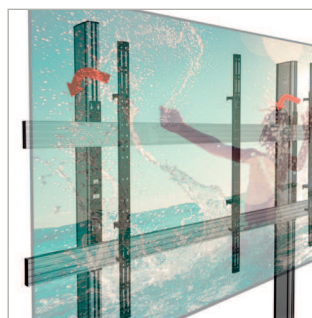

FOR LG
LAEB015 136"
ALL-IN-ONE
LED SCREEN

BT83LAEB015-M

MOBILE STAND FOR LG 136" LED ALL-IN-ONE ESSENTIAL SERIES

The BT83LAEB015-M is a mobile mounting solution designed specifically for LG LAEB015 136" All-in-One Essential Series LED screen. A stylish yet simplistic design allows for a quick and easy installation in under an hour. The All-in-One screen is made up of two cabinets, Interface arms are fitted to each cabinet and simply hooked onto the stand, the cabinets can then be pushed together and locked into place using LG's locking mechanism. The base features non marking locking / braked castors for easy relocating without marking or scuffing floor surfaces.

SPECIFICATION

Panel fixing method	Rear mounted via hook-on interface arms
Colour (columns and rails)	Black or Silver
Colour (base and interface arms)	Black
For indoor use only	

FEATURES

- Designed and configured specifically for LG LAEB015 136" All-in-One Essential Series LED screen
- Simple 'hook-on' design
- Includes non-marking 4"locking/braked castors
- Also includes adjustable levelling feet for static, freestanding installations
- Integrated cable management for a neat and tidy install
- Freestanding and bolt-down versions also available
- All mounting hardware included

Simple 'hook-on' design

Includes non-marking 4" locking/braked castors

DETAIL A
SCALE 1 : 5

TOP VIEW

REAR VIEW

SIDE VIEW

PACKING INFORMATION

COLOUR:	ORDER REF:	EAN CODE:
Black Base with Silver Columns and Rails	BT83LAE015-M/BS	5019318304859
Black Base with Black Columns and Rails	BT83LAE015-M/BB	5019318304866

ACCESSORIES AND RELATED PRODUCTS

BT83LAE015-S

Floor Stand
for LG 136" All-in-One LED screen

BT83LAE015-B

Bolt Down Stand
for LG 136" All-in-One LED screen

BT7882

AV Cradle can be attached directly to columns or rails to house AV and IT hardware and cabling