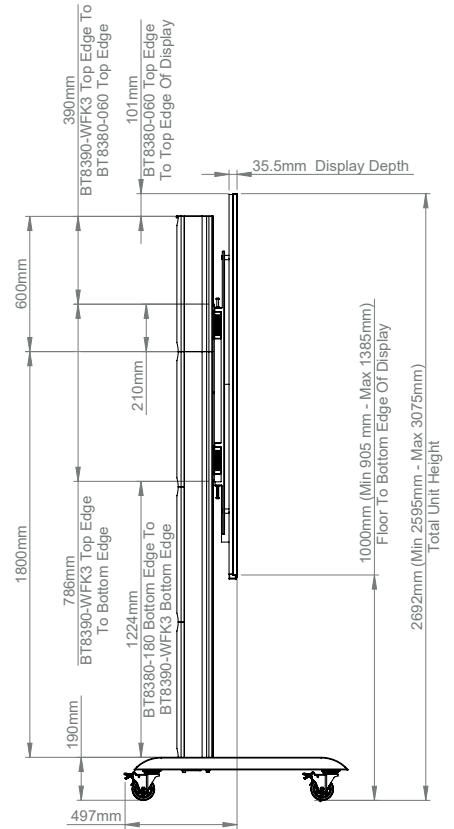

SIDE VIEW

PACKING INFORMATION

COLOUR:	ORDER REF:	EAN CODE:
Black Base with Silver Columns and Rails	BT83LAE015-M/BS	5019318304859
Black Base with Black Columns and Rails	BT83LAE015-M/BB	5019318304866