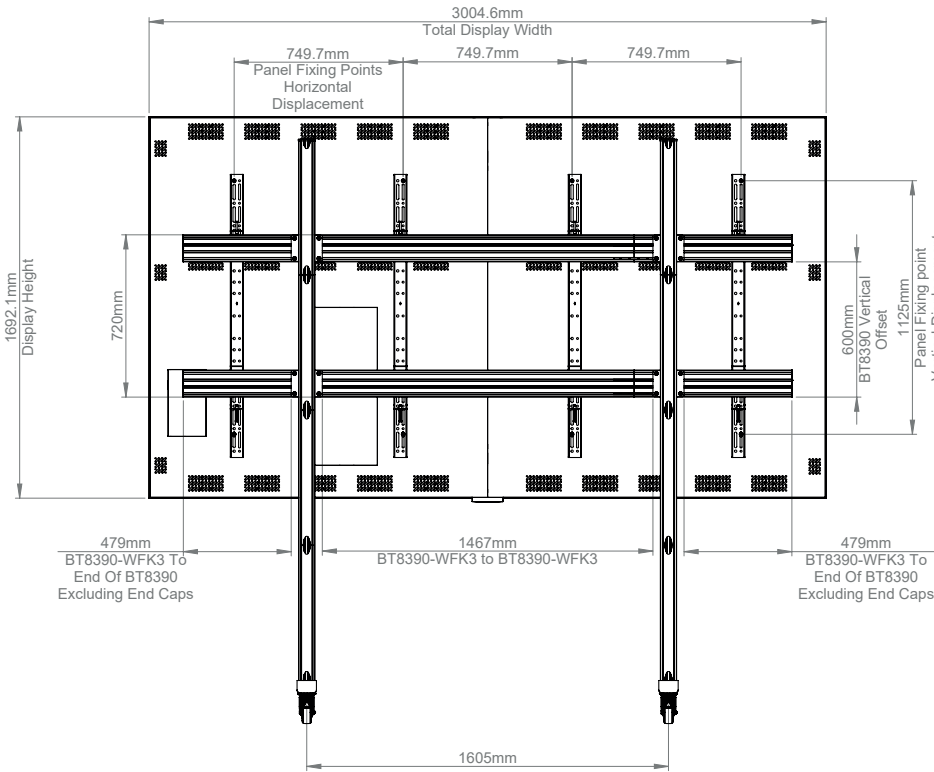

REAR VIEW

PACKING INFORMATION

COLOUR:	ORDER REF:	EAN CODE:
Black Base with Silver Columns and Rails	BT83LAE015-M/BS	5019318304859
Black Base with Black Columns and Rails	BT83LAE015-M/BB	5019318304866

ACCESSORIES AND RELATED PRODUCTS

BT7032

Large AV Accessory Shelf can be attached directly to columns or rails to hold AV equipment up to 7.5kg