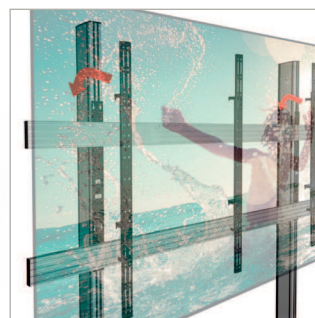

FOR LG
LAEB015 136"
ALL-IN-ONE
LED SCREEN

BT83LAEB015-S

FLOOR STAND

FOR LG 136" LED

ALL-IN-ONE

ESSENTIAL SERIES

BT83LAEB015-S is a freestanding mounting solution designed specifically for LG's LAEB015 136" All-in-One Essential Series LED screen. A stylish yet simplistic design allows for a quick and easy installation in under an hour. The All-in-One screen is made up of two cabinets, Interface arms are fitted to each cabinet and simply hooked onto the stand, the cabinets can then be pushed together and locked into place using LG's locking mechanism.

SPECIFICATION

Panel fixing method	Rear mounted via hook-on interface arms
Colour (columns and rails)	Black or Silver
Colour (base and interface arms)	Black
For indoor use only	

FEATURES

- Designed and configured specifically for LG LAEB015 136" All-in-One Essential Series LED screen
- Simple 'hook-on' design
- Adjustable levelling feet to accommodate uneven floor surfaces
- Integrated cable management for a neat and tidy install
- Mobile and bolt-down versions also available
- All mounting hardware included

Simple 'hook-on' design

Adjustable levelling feet to accommodate uneven floor surfaces