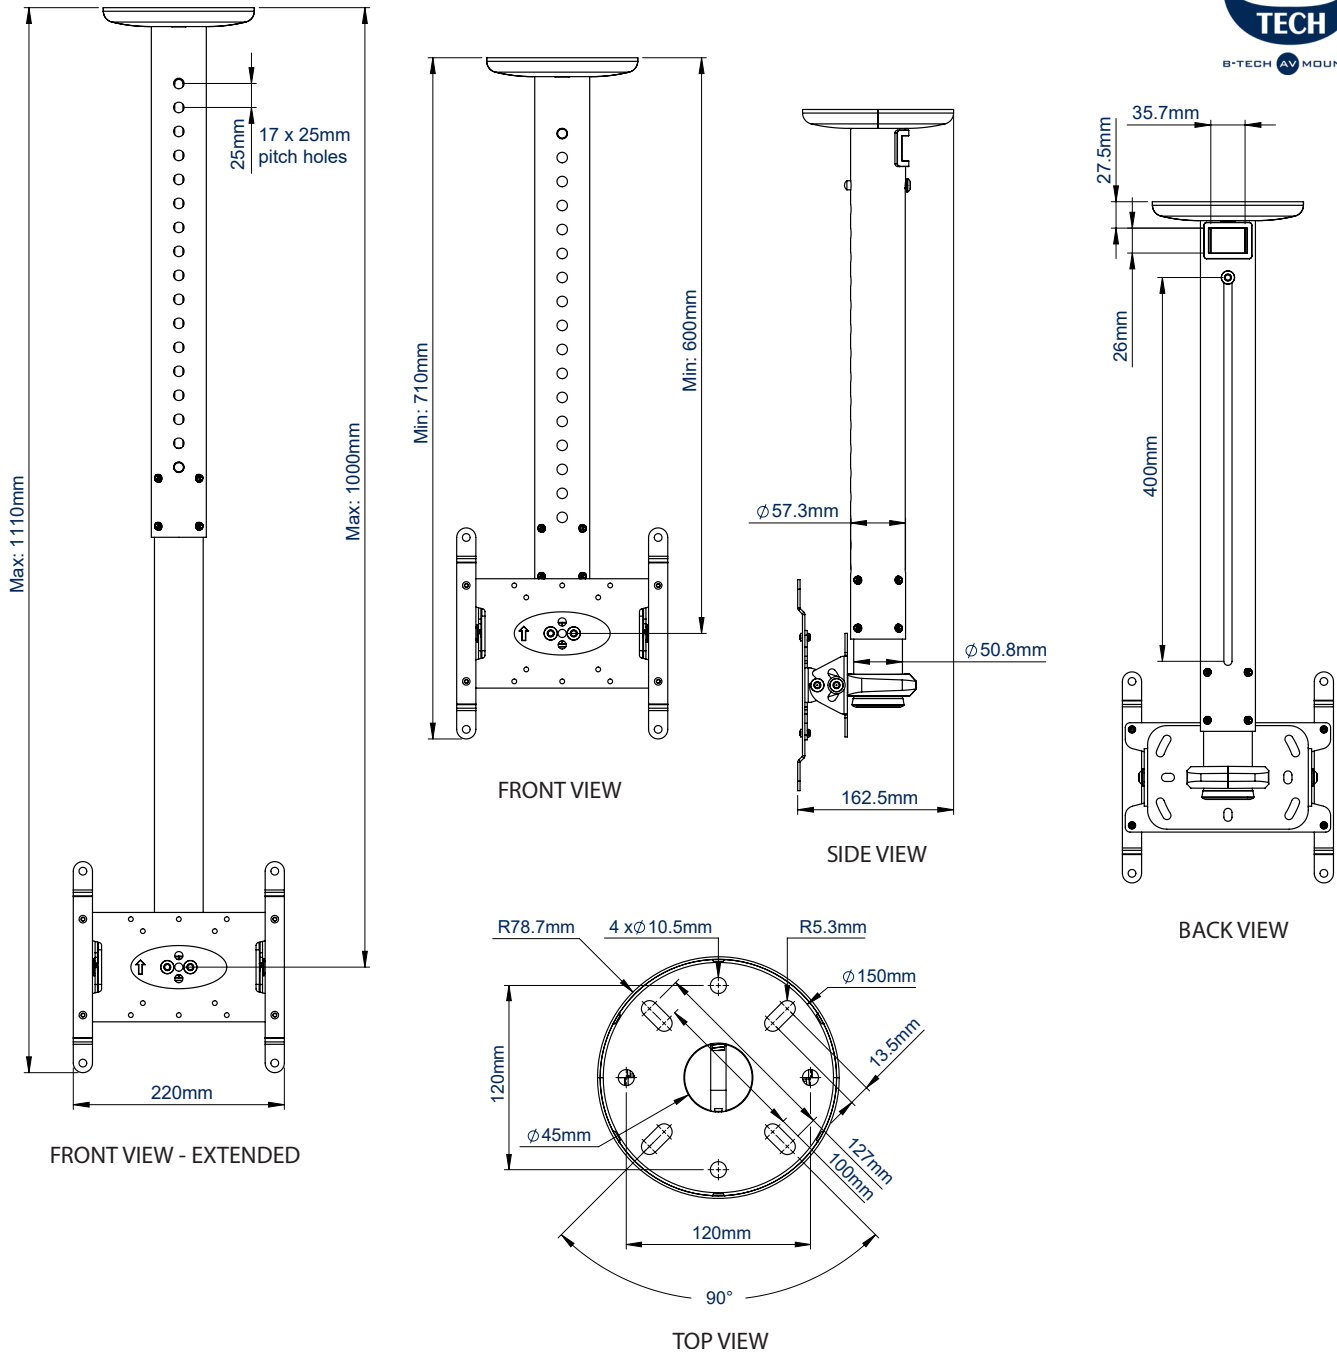

ADJUSTABLE
 CEILING DROP

BT8420

ADJUSTABLE DROP FLAT SCREEN CEILING MOUNT

Designed to ceiling mount screens up to 25kg, the BT8420 features an adjustable drop of 625mm - 950mm in increments of 25mm. The mount is suitable for screens with VESA patterns up to 200mm x 200mm. Locking screws are included to help prevent unauthorised removal of the screen. Cover plates are supplied for a neat and tidy installation.

FEATURES

- Fits screens with VESA mounting patterns: 75 x 75mm, 100 x 100mm, 200 x 100mm and 200 x 200mm
- Easy tilt adjustment
- Tool-less adjustable ceiling drop in increments of 25mm
- Includes security locking screws and Allen key to prevent unauthorised removal of the screen
- Suitable for landscape or portrait mounting
- Integrated cable management
- Simple 'hook-on' installation with all mounting hardware included

47" 120cm | VESA 200 | 25KG | 40° 40° | [Screen Orientation Icon]

Quick and easy 'push button' height adjustment

Easy tilt adjustment

Security locking screws provided

Simple 'hook-on' installation

PACKING INFORMATION

RELATED PRODUCTS

BT7553
 Flat Screen Ceiling Mount with tilt and swivel

BT8424
 Universal Flat Screen Ceiling Mount with Tilt for screens up to 65°

BT8426
 Adjustable Drop Universal Flat Screen Ceiling Mount with tilt