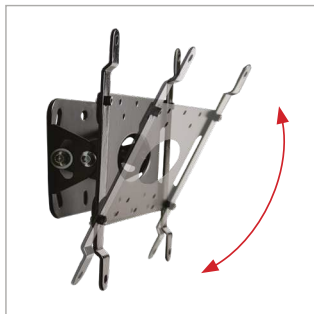

ADJUSTABLE
 CEILING DROP

BT8420

ADJUSTABLE DROP FLAT SCREEN CEILING MOUNT

Designed to ceiling mount screens up to 25kg, the BT8420 features an adjustable drop of 625mm - 950mm in increments of 25mm. The mount is suitable for screens with VESA patterns up to 200mm x 200mm. Locking screws are included to help prevent unauthorised removal of the screen. Cover plates are supplied for a neat and tidy installation.

SPECIFICATION	
Recommended screen size	up to 47"
Max Load	25kg
VESA® compatibility	up to 200 x 200
Screen tilt	+ / - 40°
Ceiling drop	Min. 600mm - Max. 1000mm*
Colour	Black

*From the ceiling to the centre of the mount

FEATURES

- Fits screens with VESA mounting patterns: 75 x 75mm, 100 x 100mm, 200 x 100mm and 200 x 200mm
- Easy tilt adjustment
- Tool-less adjustable ceiling drop in increments of 25mm
- Includes security locking screws and Allen key to prevent unauthorised removal of the screen
- Suitable for landscape or portrait mounting
- Integrated cable management
- Simple 'hook-on' installation with all mounting hardware included

47" 120cm | VESA 200 | 25KG | 40° 40° | [Screen Orientation Icon]

Quick and easy 'push button' height adjustment

Easy tilt adjustment

Security locking screws provided

Simple 'hook-on' installation

PACKING INFORMATION