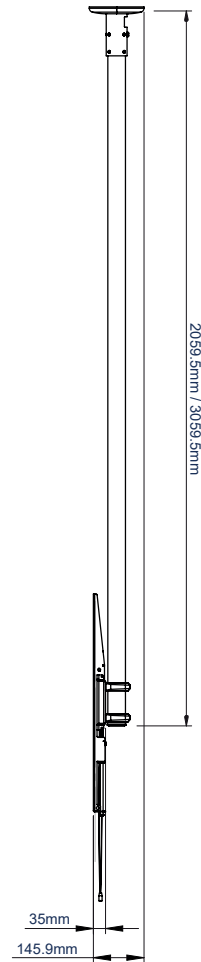

SIDE VIEW
BT8448-200

PACKING INFORMATION

PLEASE NOTE, THIS IS A 2 BOX ITEM.

COLOUR:	ORDER REF:	EAN CODE:	MASTER CARTON QTY:	INNER CARTON QTY:	MASTER CARTON WEIGHT:	MASTER CARTON CUBE:
Black with Black Poles	BT8448-100/BB	5019318087479	1 / 1	0 / 0	15.35kg / 3.86kg	0.05 / 0.01 cbm
Black with Chrome Poles	BT8448-100/BC	5019318087486	1 / 1	0 / 0	15.35kg / 3.86kg	0.05 / 0.01 cbm
Black with White Poles	BT8448-100/W	5019318302299	1 / 1	0 / 0	15.35kg / 3.86kg	0.05 / 0.01 cbm
Black with Black Poles	BT8448-150/BB	5019318087509	1 / 1	0 / 0	15.35kg / 6.18kg	0.05 / 0.01 cbm
Black with Chrome Poles	BT8448-150/BC	5019318087493	1 / 1	0 / 0	15.35kg / 6.18kg	0.05 / 0.01 cbm
Black with White Poles	BT8448-150/W	5019318302305	1 / 1	0 / 0	15.35kg / 6.18kg	0.05 / 0.01 cbm
Black with Black Poles	BT8448-200/BB	5019318087516	1 / 1	0 / 0	15.35kg / 7.66kg	0.05 / 0.01 cbm
Black with Chrome Poles	BT8448-200/BC	5019318087523	1 / 1	0 / 0	15.35kg / 7.66kg	0.05 / 0.01 cbm
Black with Black Poles	BT8448-300/BB	5019318087837	1 / 1	0 / 0	15.35kg / 11.58kg	0.05 / 0.02 cbm
Black with Chrome Poles	BT8448-300/BC	5019318087844	1 / 1	0 / 0	15.35kg / 11.58kg	0.05 / 0.02 cbm