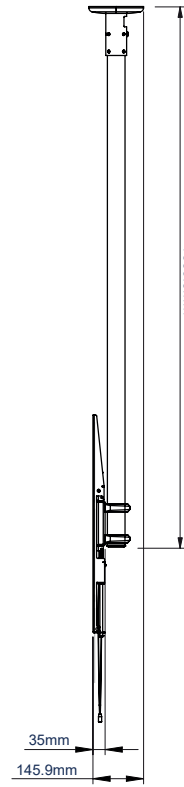

SIDE VIEW
BT8448-150