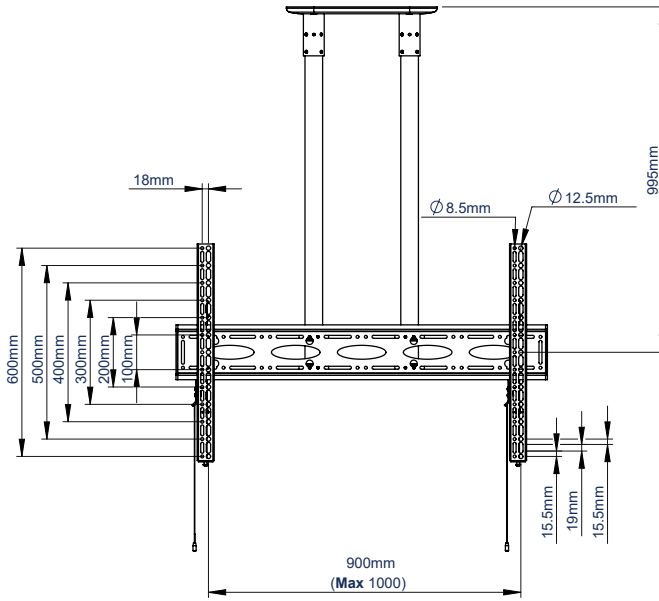

FRONT VIEW

PACKING INFORMATION

PLEASE NOTE, THIS IS A 2 BOX ITEM.

COLOUR:	ORDER REF:	EAN CODE:	MASTER CARTON QTY:	INNER CARTON QTY:	MASTER CARTON WEIGHT:	MASTER CARTON CUBE:
Black with Black Poles	BT8448-100/BB	5019318087479	1 / 1	0 / 0	15.35kg / 3.86kg	0.05 / 0.01 cbm
Black with Chrome Poles	BT8448-100/BC	5019318087486	1 / 1	0 / 0	15.35kg / 3.86kg	0.05 / 0.01 cbm
Black with White Poles	BT8448-100/W	5019318302299	1 / 1	0 / 0	15.35kg / 3.86kg	0.05 / 0.01 cbm
Black with Black Poles	BT8448-150/BB	5019318087509	1 / 1	0 / 0	15.35kg / 6.18kg	0.05 / 0.01 cbm
Black with Chrome Poles	BT8448-150/BC	5019318087493	1 / 1	0 / 0	15.35kg / 6.18kg	0.05 / 0.01 cbm
Black with White Poles	BT8448-150/W	5019318302305	1 / 1	0 / 0	15.35kg / 6.18kg	0.05 / 0.01 cbm
Black with Black Poles	BT8448-200/BB	5019318087516	1 / 1	0 / 0	15.35kg / 7.66kg	0.05 / 0.01 cbm
Black with Chrome Poles	BT8448-200/BC	5019318087523	1 / 1	0 / 0	15.35kg / 7.66kg	0.05 / 0.01 cbm
Black with Black Poles	BT8448-300/BB	5019318087837	1 / 1	0 / 0	15.35kg / 11.58kg	0.05 / 0.02 cbm
Black with Chrome Poles	BT8448-300/BC	5019318087844	1 / 1	0 / 0	15.35kg / 11.58kg	0.05 / 0.02 cbm

RELATED PRODUCTS TO THE BT8448