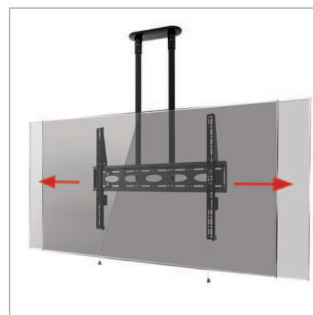

BT8448

UNIVERSAL EXTRA-LARGE FLAT SCREEN CEILING MOUNT

FOUR
 CEILING DROP
 LENGTHS
 AVAILABLE

Designed to ceiling mount screens up to 120", the BT8448 is an extra-large ceiling mount which is available with a choice of four different drop lengths; 1m, 1.5m, 2m and 3m. The twin pole design and heavy duty steel provides strength and rigidity, allowing for a maximum load of up to 130kg. Other features include post installation screen alignment and height adjustment screws to level the screen once mounted. Available with a choice of black or chrome poles.

*From the ceiling to the centre of the mount.

FEATURES

- Twin pole mount suitable for screens 65" and over
- Heavy duty steel capable of supporting very heavy loads
- Lateral adjustment of screen once mounted
- Integrated cable management for a neat and tidy installation
- Adjustment screws allow screen to be levelled once mounted
- Simple 'hook-on' installation

Available in 4 pole lengths**

BT8448-100	1m Pole
BT8448-150	1.5m Pole
BT8448-200	2m Pole
BT8448-300	3m Pole

** White poles only available in 1m & 1.5m lengths

Integrated cable management for a neat and tidy installation

Post installation screen alignment for perfect positioning every time

Adjustment screws allow screen to be levelled once mounted

Available with a choice of four pole lengths: 1m, 1.5m, 2m & 3m

FRONT VIEW