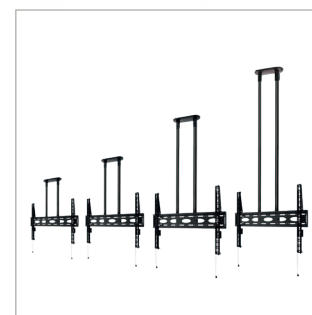

BT8448

UNIVERSAL EXTRA-LARGE FLAT SCREEN CEILING MOUNT

FOUR
 CEILING DROP
 LENGTHS
 AVAILABLE

Designed to ceiling mount screens up to 120", the BT8448 is an extra-large ceiling mount which is available with a choice of four different drop lengths; 1m, 1.5m, 2m and 3m. The twin pole design and heavy duty steel provides strength and rigidity, allowing for a maximum load of up to 130kg. Other features include post installation screen alignment and height adjustment screws to level the screen once mounted. Available with a choice of black or chrome poles.

*From the ceiling to the centre of the mount.

FEATURES

- Twin pole mount suitable for screens 65" and over
- Heavy duty steel capable of supporting very heavy loads
- Lateral adjustment of screen once mounted
- Integrated cable management for a neat and tidy installation
- Adjustment screws allow screen to be levelled once mounted
- Simple 'hook-on' installation

Available in 4 pole lengths**

BT8448-100	1m Pole
BT8448-150	1.5m Pole
BT8448-200	2m Pole
BT8448-300	3m Pole

** White poles only available in 1m & 1.5m lengths

Integrated cable management for a neat and tidy installation

Post installation screen alignment for perfect positioning every time

Adjustment screws allow screen to be levelled once mounted

Available with a choice of four pole lengths: 1m, 1.5m, 2m & 3m

FRONT VIEW