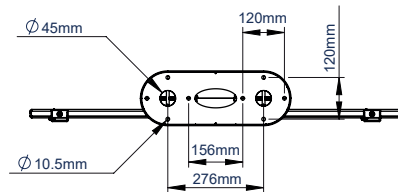

CEILING PLATE