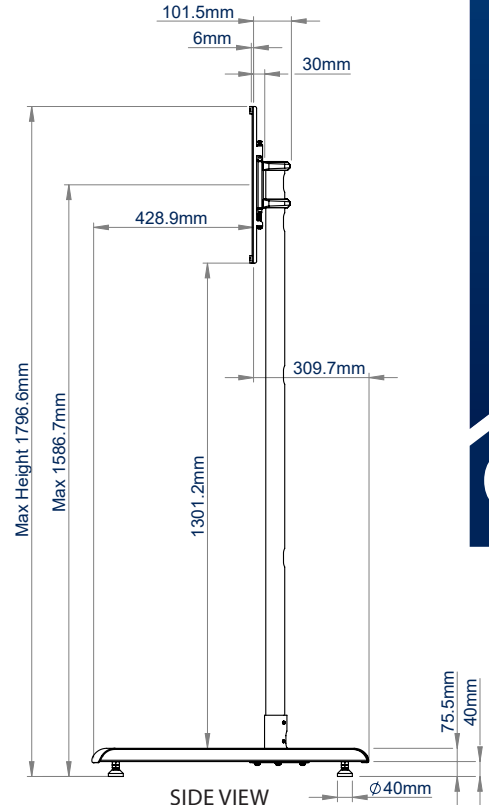

SIDE VIEW WITH LEVELLING FEET