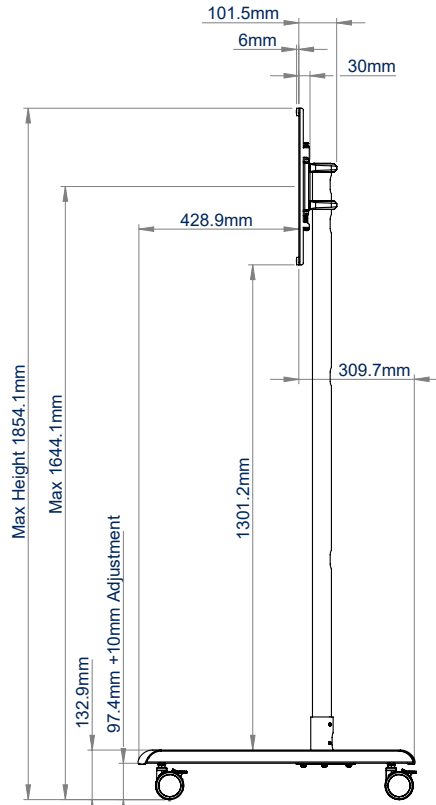

SIDE VIEW WITH CASTORS