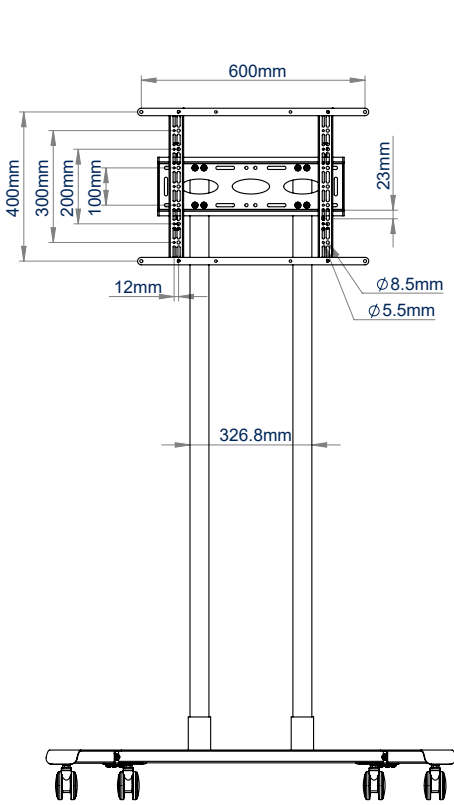

FRONT VIEW WITH CASTORS