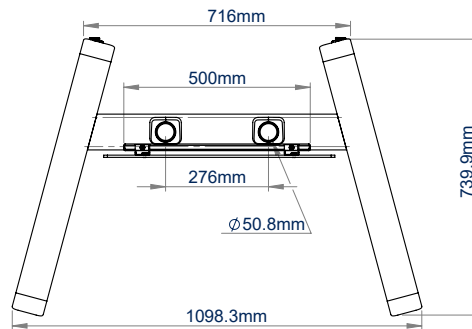

TOP VIEW

PACKING INFORMATION

PLEASE NOTE, THIS IS A **MULTI-BOX** ITEM

COLOUR:	ORDER REF:	EAN CODE:	MASTER CARTON QTY:	MASTER CARTON WEIGHT:	MASTER CARTON CUBE:
Black	BT8504/BB V2	5019318085413	1	20.5kg / 7kg	0.047cbm / 0.013cbm