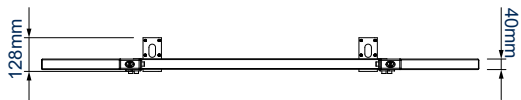

TROLLEY BASE - FRONT VIEW

PACKING INFORMATION

PLEASE NOTE, THIS IS A **MULTI-BOX ITEM**

COLOUR:	ORDER REF:	EAN CODE:	MASTER CARTON QTY:	INNER CARTON QTY:	MASTER CARTON WEIGHT:	MASTER CARTON CUBE:
Black Base & Black Poles	BT8506/BB	5019318759444	1	0	17kg / 14.5kg / 9kg	0.082 / 0.082 / 0.017cbm
Black Base & Chrome Poles	BT8506/BC	5019318759451	1	0	17kg / 14.5kg / 9kg	0.082 / 0.082 / 0.017cbm