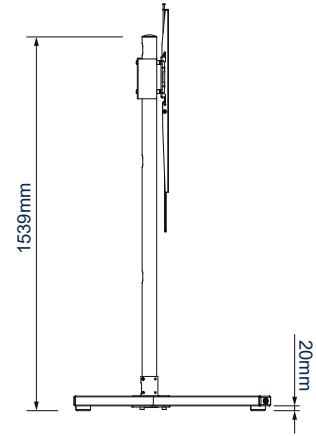

SIDE VIEW WITH LEVELLING FEET