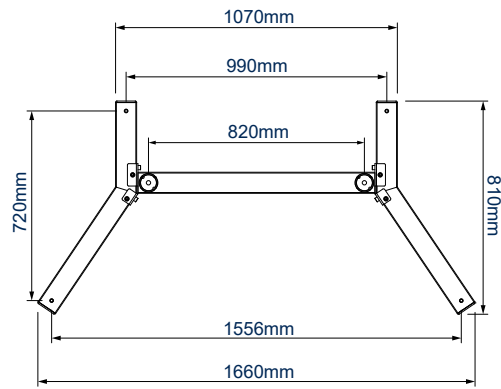

TROLLEY BASE - TOP VIEW

PACKING INFORMATION

PLEASE NOTE, THIS IS A **MULTI-BOX ITEM**

COLOUR:	ORDER REF:	EAN CODE:	MASTER CARTON QTY:	INNER CARTON QTY:	MASTER CARTON WEIGHT:	MASTER CARTON CUBE:
Black Base & Black Poles	BT8506/BB	5019318759444	1	0	17kg / 14.5kg / 9kg	0.082 / 0.082 / 0.017cbm
Black Base & Chrome Poles	BT8506/BC	5019318759451	1	0	17kg / 14.5kg / 9kg	0.082 / 0.082 / 0.017cbm