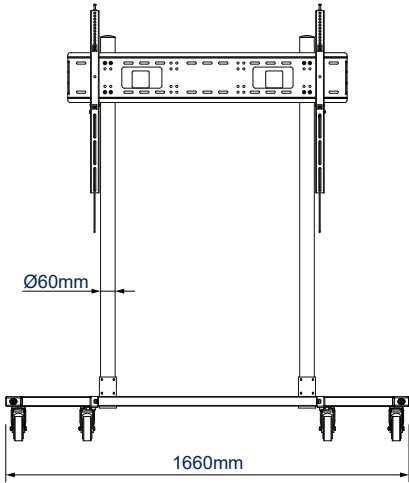

FRONT VIEW WITH CASTORS