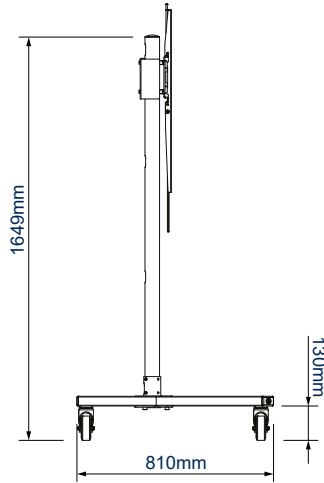

SIDE VIEW WITH CASTORS