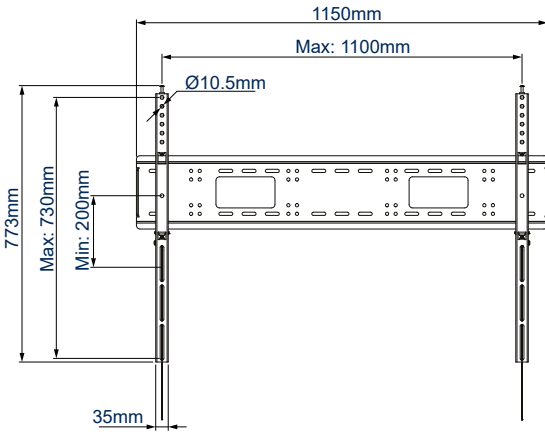

UNIVERSAL INTERFACE