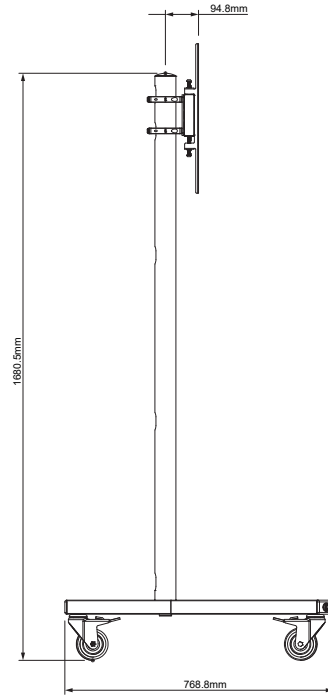

#### SPECIFICATION

Recommended screen size	up to 65"
Recommended surface hub size	55"
Max load	70kg
VESA and non-VESA fixings	up to 1400 x 400
Dimension	W: 1504mm H: 1691mm D: 774mm
Colour option (Ø60mm poles)	Black or Chrome

#### FEATURES

- Designed to mount Microsoft's 55" Surface Hub display
- The universal design is ideal for other standard or interactive screens up to 65"
- 1.5m Ø60mm poles supplied with 5 cable management holes
- Interface arms include levelling screws to adjust the height of the screen
- Safety screws help prevent unauthorised removal of screens
- Includes non-marking 4" locking/braked castors & alternative levelling feet
- Integrated cable management
- Shelves and other accessories can be fitted to the poles using Ø60mm accessory collars (available separately)

SYSTEM X™

Simple 'hook-on' installation

Screens can be adjusted to any height on the poles, for your preferred view

Includes non-marking 4" locking/braked castors

Collar compatible accessories such as shelves can be fitted to the poles

FRONT VIEW

SIDE VIEW

POLE

TOP VIEW

ACCESSORIES AND RELATED PRODUCTS

BT7032 / BT7172 / BT7173 / BT7174

AV Accessory Shelves can be attached directly to a vertical column

BT8390-SA & BT7863