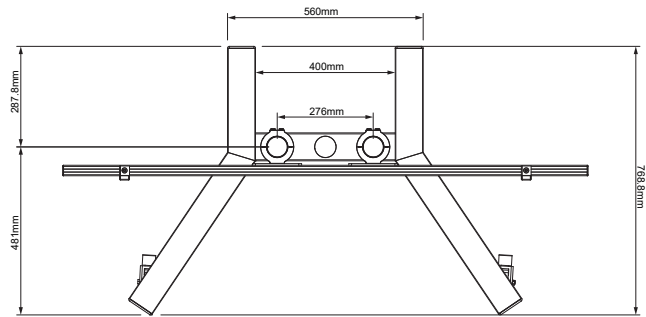

#### SPECIFICATION

Recommended screen size	up to 65"
Recommended surface hub size	55"
Max load	70kg
VESA and non-VESA fixings	up to 1400 x 400
Dimension	W: 1504mm H: 1691mm D: 774mm
Colour option (Ø60mm poles)	Black or Chrome

#### FEATURES

- Designed to mount Microsoft's 55" Surface Hub display
- The universal design is ideal for other standard or interactive screens up to 65"
- 1.5m Ø60mm poles supplied with 5 cable management holes
- Interface arms include levelling screws to adjust the height of the screen
- Safety screws help prevent unauthorised removal of screens
- Includes non-marking 4" locking/braked castors & alternative levelling feet
- Integrated cable management
- Shelves and other accessories can be fitted to the poles using Ø60mm accessory collars (available separately)

SYSTEM X™

Simple 'hook-on' installation

Screens can be adjusted to any height on the poles, for your preferred view

Includes non-marking 4" locking/braked castors

Collar compatible accessories such as shelves can be fitted to the poles

FRONT VIEW

SIDE VIEW

POLE

TOP VIEW

ACCESSORIES AND RELATED PRODUCTS

BT7032 / BT7172 / BT7173 / BT7174

AV Accessory Shelves can be attached directly to a vertical column

BT8390-SA & BT7863