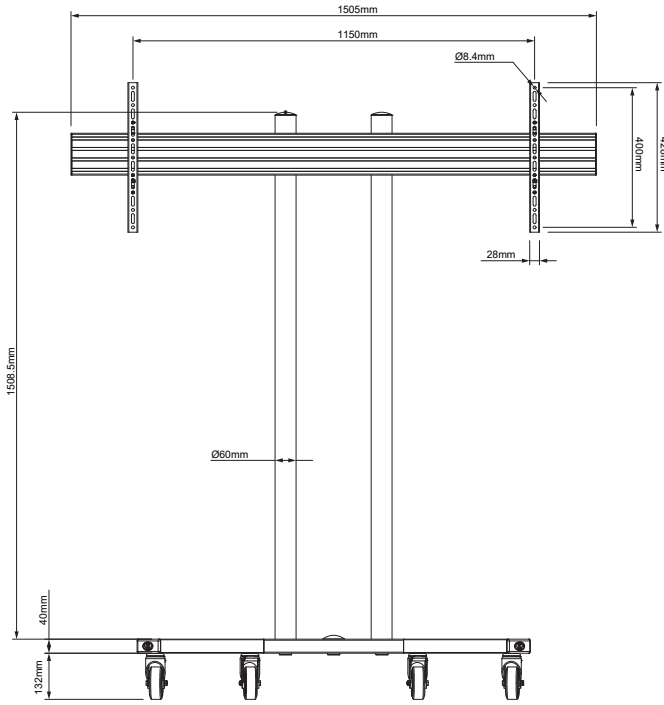

#### SPECIFICATION

Recommended screen size	up to 65"
Recommended surface hub size	55"
Max load	70kg
VESA and non-VESA fixings	up to 1400 x 400
Dimension	W: 1504mm H: 1691mm D: 774mm
Colour option (Ø60mm poles)	Black or Chrome

#### FEATURES

- Designed to mount Microsoft's 55" Surface Hub display
- The universal design is ideal for other standard or interactive screens up to 65"
- 1.5m Ø60mm poles supplied with 5 cable management holes
- Interface arms include levelling screws to adjust the height of the screen
- Safety screws help prevent unauthorised removal of screens
- Includes non-marking 4" locking/braked castors & alternative levelling feet
- Integrated cable management
- Shelves and other accessories can be fitted to the poles using Ø60mm accessory collars (available separately)

SYSTEM X™

Simple 'hook-on' installation

Screens can be adjusted to any height on the poles, for your preferred view

Includes non-marking 4" locking/braked castors

Collar compatible accessories such as shelves can be fitted to the poles

FRONT VIEW

SIDE VIEW

POLE

TOP VIEW

ACCESSORIES AND RELATED PRODUCTS

BT7032 / BT7172 / BT7173 / BT7174

AV Accessory Shelves can be attached directly to a vertical column

BT8390-SA & BT7863