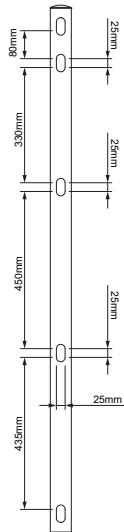

#### SPECIFICATION

Recommended screen size	up to 65"
Recommended surface hub size	55"
Max load	70kg
VESA and non-VESA fixings	up to 1400 x 400
Dimension	W: 1504mm H: 1691mm D: 774mm
Colour option (Ø60mm poles)	Black or Chrome

#### FEATURES

- Designed to mount Microsoft's 55" Surface Hub display
- The universal design is ideal for other standard or interactive screens up to 65"
- 1.5m Ø60mm poles supplied with 5 cable management holes
- Interface arms include levelling screws to adjust the height of the screen
- Safety screws help prevent unauthorised removal of screens
- Includes non-marking 4" locking/braked castors & alternative levelling feet
- Integrated cable management
- Shelves and other accessories can be fitted to the poles using Ø60mm accessory collars (available separately)

SYSTEM X™

Simple 'hook-on' installation

Screens can be adjusted to any height on the poles, for your preferred view

Includes non-marking 4" locking/braked castors

Collar compatible accessories such as shelves can be fitted to the poles

FRONT VIEW

SIDE VIEW

POLE

TOP VIEW

ACCESSORIES AND RELATED PRODUCTS

BT7032 / BT7172 / BT7173 / BT7174

AV Accessory Shelves can be attached directly to a vertical column

BT8390-SA & BT7863