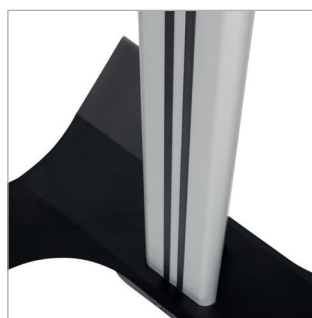

**INCLUDES
VC SHELF**

BT85 14

UNIVERSAL TWIN SCREEN VC TROLLEY FOR SCREENS UP TO 46"

The BT8514 is a premium mounting solution designed to mount two screens side by side for video conferencing applications. The Trolley is supplied with a shelf for VC cameras that can be fitted above or below the screen while integrated cable management hides cables for a smart installation in any environment. Non-marking braked castors allow the trolley to be relocated easily and safely without marking floor surfaces. Screw-in levelling feet for freestanding applications are available separately.

FEATURES

- Universal design suitable for mounting two screens side by side
- High-end aesthetic quality
- Includes VC shelf which can be fitted directly to the column
- VC shelf fits most cameras with 1/4" thread with 100 x 100mm fixing points
- Interface arms include levelling screws to adjust the screen height
- Integrated cable management for a smart installation
- Safety screws help prevent unauthorised screen removal
- Dual colour options available for a modern contemporary look
- Adjustable levelling feet for a freestanding installation are available separately (BT856-FEET)
- Simple 'hook-on' screen installation with all mounting hardware included

SYSTEM X

PER SCREEN

Interface arms include levelling screws to adjust the height of the screen

Additional AV accessory shelves can be fitted directly to the column

Dual colour options available for a modern contemporary look

**ALSO
AVAILABLE...**

BT856-FEET are available in packs of 4 & allow the trolley to be fitted with adjustable levelling feet for a freestanding installation