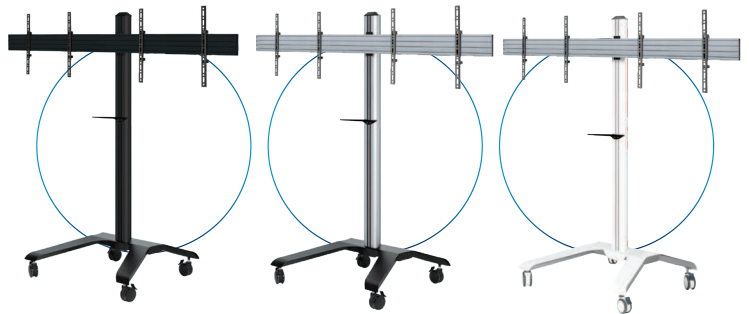

**INCLUDES
VC SHELF**

BT85 14

UNIVERSAL TWIN SCREEN VC TROLLEY FOR SCREENS UP TO 46"

The BT8514 is a premium mounting solution designed to mount two screens side by side for video conferencing applications. The Trolley is supplied with a shelf for VC cameras that can be fitted above or below the screen while integrated cable management hides cables for a smart installation in any environment. Non-marking braked castors allow the trolley to be relocated easily and safely without marking floor surfaces. Screw-in levelling feet for freestanding applications are available separately.

SPECIFICATION

Recommended screen size	39" - 46"
Max screen width	1318mm per screen
Max load	40kg per screen
VESA® and non-VESA fixings	up to 400 x 400mm
Dimensions (Trolley)	W:1504mm H:1905mm D:863mm
Dimensions (VC Shelf)	W:120mm H:3mm D:235mm
Colour options	Black, Black & Silver or White

FEATURES

- Universal design suitable for mounting two screens side by side
- High-end aesthetic quality
- Includes VC shelf which can be fitted directly to the column
- VC shelf fits most cameras with 1/4" thread with 100 x 100mm fixing points
- Interface arms include levelling screws to adjust the screen height
- Integrated cable management for a smart installation
- Safety screws help prevent unauthorised screen removal
- Dual colour options available for a modern contemporary look
- Adjustable levelling feet for a freestanding installation are available separately (BT856-FEET)
- Simple 'hook-on' screen installation with all mounting hardware included

SYSTEM X

PER SCREEN

Interface arms include levelling screws to adjust the height of the screen

Additional AV accessory shelves can be fitted directly to the column

Dual colour options available for a modern contemporary look