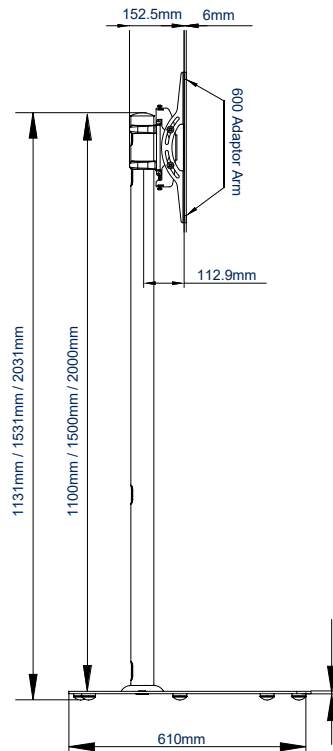

SPECIFICATION

Recommended screen size	39" - 65"
Max load	50kg
VESA® and non-VESA fixings	600 x 400mm
Tilt	+/- 15°
Base dimensions	W: 890mm D: 610mm H: 12mm
Colour options (Ø60mm poles)	Black or Chrome

FEATURES

Available in 3 heights

BT8551-100	1m Pole
BT8551-150	1.5m Pole
BT8551-200	2m Pole

Arms feature levelling screws to adjust the screen height

Security locking screws and Allen key provided for a secure installation

Mount screen in a landscape (horizontal) or portrait (vertical) display

Available in three heights

FRONT VIEW

SIDE VIEW

BASE

TILT RANGE

PACKING INFORMATION

PLEASE NOTE, THIS IS A MULTI-BOX BOX ITEM

COLOUR:	ORDER REF:	EAN CODE:
Black with Black Poles	BT8551-100/BB	5019318089411
Black with Chrome Poles	BT8551-100/BC	5019318089428
Black with Black Poles	BT8551-150/BB	5019318089435
Black with Chrome Poles	BT8551-150/BC	5019318089442
Black with Black Poles	BT8551-200/BB	5019318089459
Black with Chrome Poles	BT8551-200/BC	5019318089466