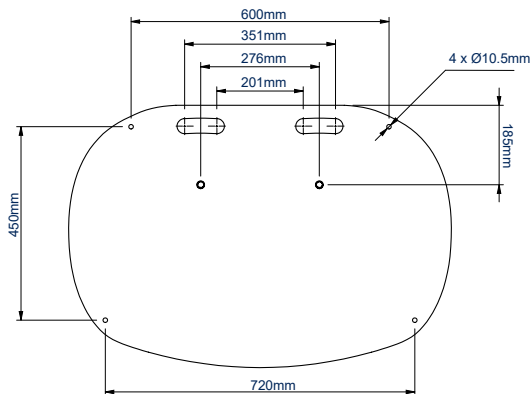

SPECIFICATION

Recommended screen size	39" - 65"
Max load	50kg
VESA® and non-VESA fixings	600 x 400mm
Tilt	+/- 15°
Base dimensions	W: 890mm D: 610mm H: 12mm
Colour options (Ø60mm poles)	Black or Chrome

FEATURES

Available in 3 heights

BT8551-100	1m Pole
BT8551-150	1.5m Pole
BT8551-200	2m Pole

Arms feature levelling screws to adjust the screen height

Security locking screws and Allen key provided for a secure installation

Mount screen in a landscape (horizontal) or portrait (vertical) display

Available in three heights

FRONT VIEW

SIDE VIEW

BASE

TILT RANGE

PACKING INFORMATION

PLEASE NOTE, THIS IS A MULTI-BOX BOX ITEM

COLOUR:	ORDER REF:	EAN CODE:
Black with Black Poles	BT8551-100/BB	5019318089411
Black with Chrome Poles	BT8551-100/BC	5019318089428
Black with Black Poles	BT8551-150/BB	5019318089435
Black with Chrome Poles	BT8551-150/BC	5019318089442
Black with Black Poles	BT8551-200/BB	5019318089459
Black with Chrome Poles	BT8551-200/BC	5019318089466