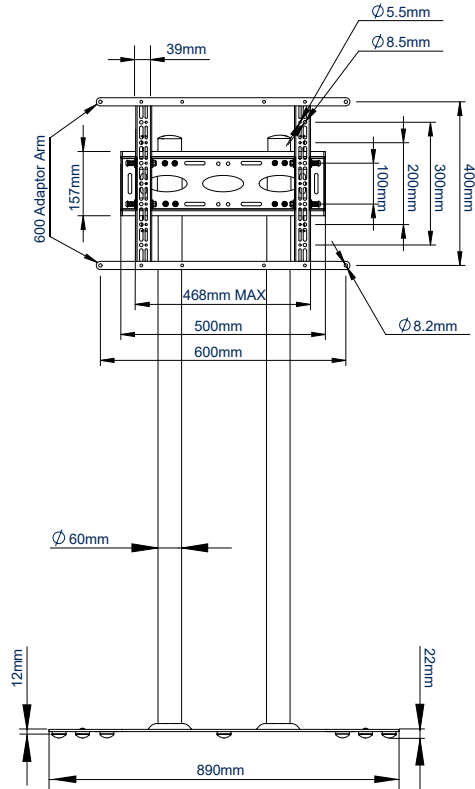

AVAILABLE
 IN 3
 HEIGHTS

BT855 1

FLAT SCREEN DISPLAY STAND

Designed to mount screens up to 50kg in either landscape or portrait orientation, the BT8551 is available in three heights; 1.1m, 1.5m and 2m. The stand features B-Tech's unique 'Torsion-Tilt' mechanism for easy tilt adjustment up to +/-15°. Levelling screws are included on the interface arms to finely adjust the screen height after installation. The heavy duty base can be bolted to the floor for permanent displays or alternatively used freestanding with the rubber feet supplied.

SPECIFICATION

Recommended screen size	39" - 65"
Max load	50kg
VESA® and non-VESA fixings	600 x 400mm
Tilt	+/- 15°
Base dimensions	W: 890mm D: 610mm H: 12mm
Colour options (Ø60mm poles)	Black or Chrome

FEATURES

Available in 3 heights

BT8551-100	1m Pole
BT8551-150	1.5m Pole
BT8551-200	2m Pole

Arms feature levelling screws to adjust the screen height

Security locking screws and Allen key provided for a secure installation

Mount screen in a landscape (horizontal) or portrait (vertical) display

Available in three heights

FRONT VIEW

SIDE VIEW

BASE

TILT RANGE

PACKING INFORMATION

PLEASE NOTE, THIS IS A MULTI-BOX BOX ITEM