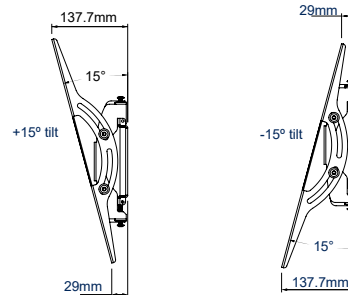

SPECIFICATION

Recommended screen size	39" - 65"
Max load	50kg
VESA® and non-VESA fixings	600 x 400mm
Tilt	+/- 15°
Base dimensions	W: 890mm D: 610mm H: 12mm
Colour options (Ø60mm poles)	Black or Chrome

FEATURES

Available in 3 heights

BT8551-100	1m Pole
BT8551-150	1.5m Pole
BT8551-200	2m Pole

Arms feature levelling screws to adjust the screen height

Security locking screws and Allen key provided for a secure installation

Mount screen in a landscape (horizontal) or portrait (vertical) display

Available in three heights

FRONT VIEW

SIDE VIEW

BASE

TILT RANGE

PACKING INFORMATION

PLEASE NOTE, THIS IS A MULTI-BOX BOX ITEM

COLOUR:	ORDER REF:	EAN CODE:
Black with Black Poles	BT8551-100/BB	5019318089411
Black with Chrome Poles	BT8551-100/BC	5019318089428
Black with Black Poles	BT8551-150/BB	5019318089435
Black with Chrome Poles	BT8551-150/BC	5019318089442
Black with Black Poles	BT8551-200/BB	5019318089459
Black with Chrome Poles	BT8551-200/BC	5019318089466