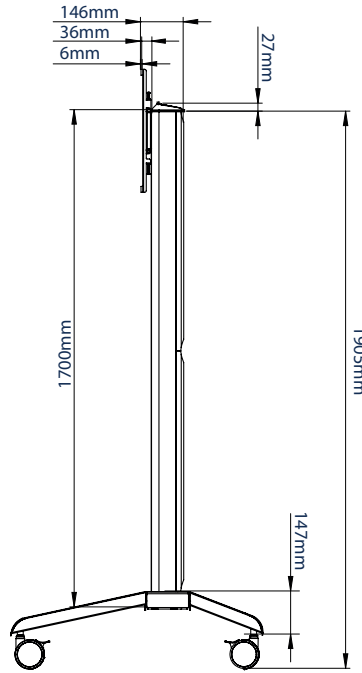

SPECIFICATION

Recommended screen size	up to 70"
Max load	70kg
VESA® & non-VESA fixings	up to 600 x 400mm
Trolley dimensions	H:1932* W:1075 D:863mm
Colour options	Black, Black & Silver or White

*Measurement from floor to top of vertical column (including end cap)

Dual colour options available for a modern contemporary look

Non-marking locking / braked castors included

Interface arms include levelling screws to adjust the height of the screen

AV accessory shelves can be fitted directly to the columns

FRONT VIEW

SIDE VIEW

REAR VIEW

TOP VIEW

PACKING INFORMATION

PLEASE NOTE, THIS IS A 2 BOX ITEM

COLOUR:	ORDER REF:	EAN CODE:	MASTER CARTON WEIGHT:	MASTER CARTON CUBE:
Black	BT8562/BB	5019318301780	37kg / 9kg	0.278cbm / 0.046cbm
Black & Silver	BT8562/BS	5019318301797	37kg / 9kg	0.278cbm / 0.046cbm
White	BT8562/WW	5019318301803	37kg / 9kg	0.278cbm / 0.046cbm