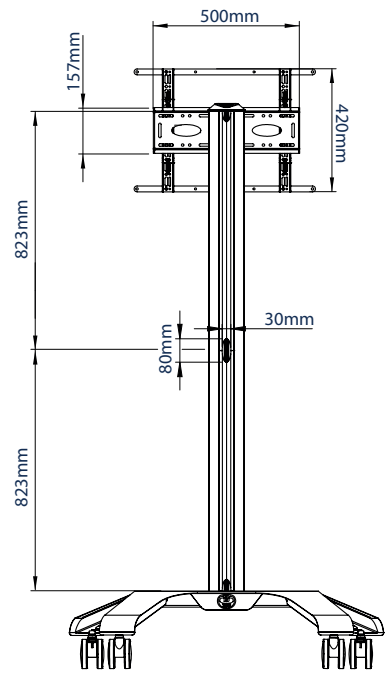

SPECIFICATION

Recommended screen size	up to 70"
Max load	70kg
VESA® & non-VESA fixings	up to 600 x 400mm
Trolley dimensions	H:1932* W:1075 D:863mm
Colour options	Black, Black & Silver or White

*Measurement from floor to top of vertical column (including end cap)

Dual colour options available for a modern contemporary look

Non-marking locking / braked castors included

Interface arms include levelling screws to adjust the height of the screen

AV accessory shelves can be fitted directly to the columns

FRONT VIEW

SIDE VIEW

REAR VIEW

TOP VIEW

PACKING INFORMATION

PLEASE NOTE, THIS IS A 2 BOX ITEM

COLOUR:	ORDER REF:	EAN CODE:	MASTER CARTON WEIGHT:	MASTER CARTON CUBE:
Black	BT8562/BB	5019318301780	37kg / 9kg	0.278cbm / 0.046cbm
Black & Silver	BT8562/BS	5019318301797	37kg / 9kg	0.278cbm / 0.046cbm
White	BT8562/WW	5019318301803	37kg / 9kg	0.278cbm / 0.046cbm