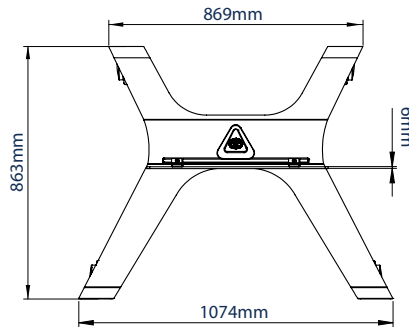

SPECIFICATION

Recommended screen size	up to 70"
Max load	70kg
VESA® & non-VESA fixings	up to 600 x 400mm
Trolley dimensions	H:1932* W:1075 D:863mm
Colour options	Black, Black & Silver or White

*Measurement from floor to top of vertical column (including end cap)

FEATURES

- Universal design suitable for displaying screens in a landscape or portrait orientation
- Non-marking locking / braked castors included
- Collar compatible accessories such as shelves (available separately) can be fitted directly to the column
- Interface arms include levelling screws to adjust the height of the screen
- Integrated cable management for a smart installation
- Safety screws help prevent unauthorised removal of screen
- Dual colour options available for a modern, contemporary look
- Simple 'hook-on' screen installation with all mounting hardware included

FRONT VIEW

SIDE VIEW

REAR VIEW

TOP VIEW

PACKING INFORMATION

PLEASE NOTE, THIS IS A 2 BOX ITEM

COLOUR:	ORDER REF:	EAN CODE:	MASTER CARTON WEIGHT:	MASTER CARTON CUBE:
Black	BT8562/BB	5019318301780	37kg / 9kg	0.278cbm / 0.046cbm
Black & Silver	BT8562/BS	5019318301797	37kg / 9kg	0.278cbm / 0.046cbm
White	BT8562/WW	5019318301803	37kg / 9kg	0.278cbm / 0.046cbm