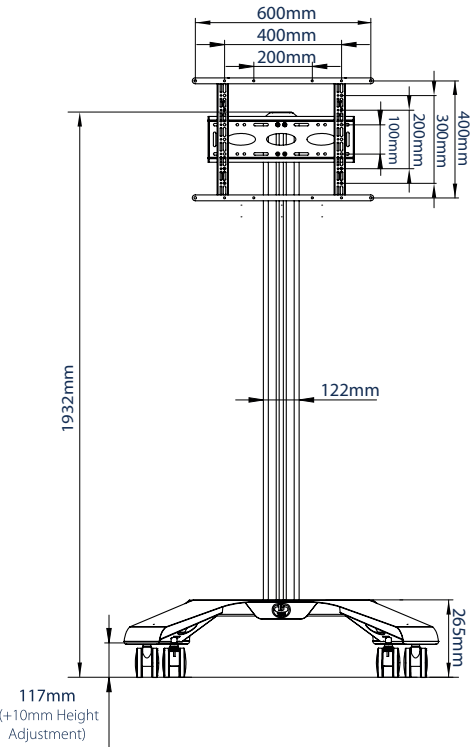

SPECIFICATION

Recommended screen size	up to 70"
Max load	70kg
VESA® & non-VESA fixings	up to 600 x 400mm
Trolley dimensions	H:1932* W:1075 D:863mm
Colour options	Black, Black & Silver or White

*Measurement from floor to top of vertical column (including end cap)

Dual colour options available for a modern contemporary look

Non-marking locking / braked castors included

Interface arms include levelling screws to adjust the height of the screen

AV accessory shelves can be fitted directly to the columns

FRONT VIEW

SIDE VIEW

REAR VIEW

TOP VIEW

PACKING INFORMATION

PLEASE NOTE, THIS IS A 2 BOX ITEM

COLOUR:	ORDER REF:	EAN CODE:	MASTER CARTON WEIGHT:	MASTER CARTON CUBE:
Black	BT8562/BB	5019318301780	37kg / 9kg	0.278cbm / 0.046cbm
Black & Silver	BT8562/BS	5019318301797	37kg / 9kg	0.278cbm / 0.046cbm
White	BT8562/WW	5019318301803	37kg / 9kg	0.278cbm / 0.046cbm