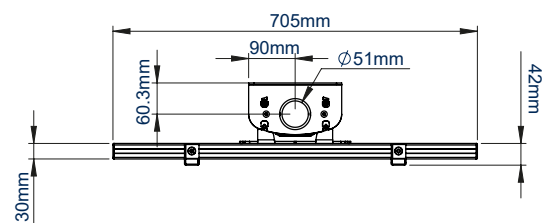

BOTTOM VIEW

ORDER REFERENCE

COLOUR:	ORDER REF:	EAN CODE:
Black	BT8700/B	5019318303029
Silver & Black	BT8700/BS	5019318303036