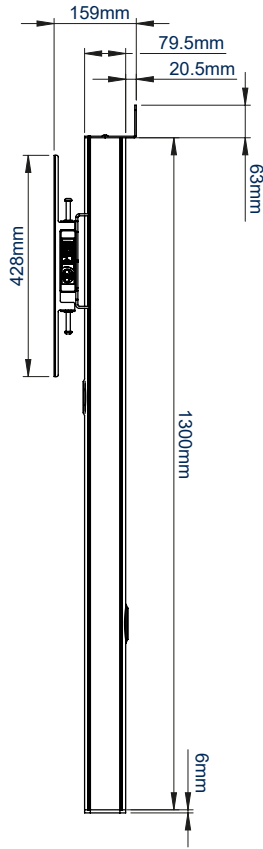

SIDE VIEW

TOP VIEW

ORDER REFERENCE

COLOUR:	ORDER REF:	EAN CODE:
Black	BT8700/B	5019318303029
Silver & Black	BT8700/BS	5019318303036

ACCESSORIES & RELATED PRODUCTS