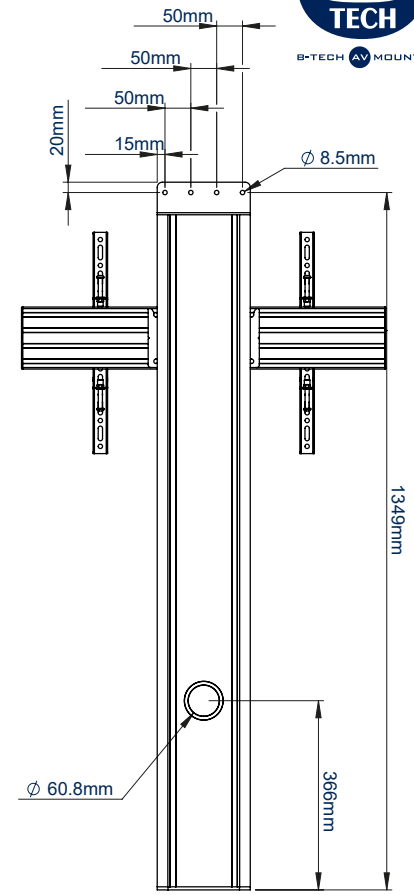

REAR VIEW

TOP VIEW

ORDER REFERENCE

COLOUR:	ORDER REF:	EAN CODE:
Black	BT8700/B	5019318303029
Silver & Black	BT8700/BS	5019318303036

ACCESSORIES & RELATED PRODUCTS