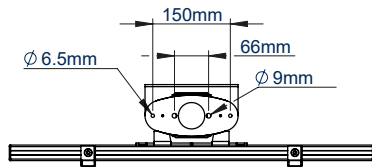

TOP VIEW

ORDER REFERENCE

COLOUR:	ORDER REF:	EAN CODE:
Black	BT8700/B	5019318303029
Silver & Black	BT8700/BS	5019318303036

ACCESSORIES & RELATED PRODUCTS