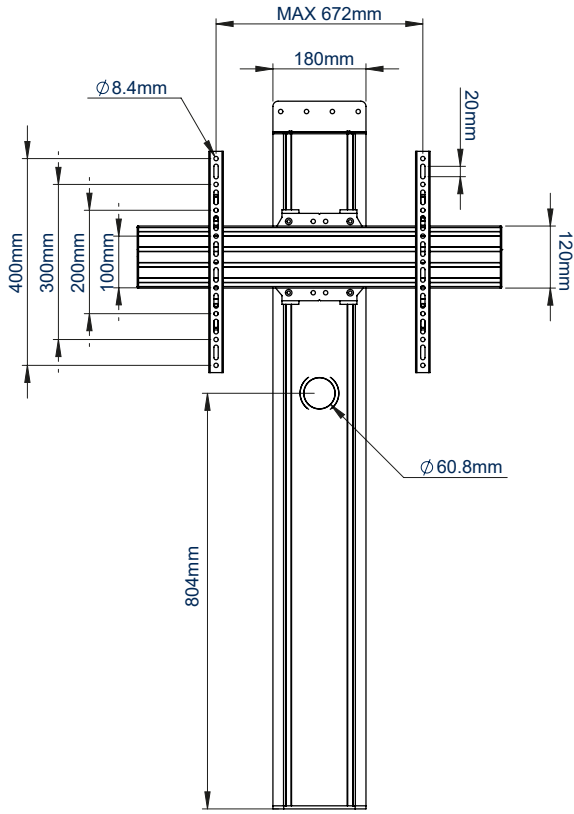

FRONT VIEW

TOP VIEW

ORDER REFERENCE

COLOUR:	ORDER REF:	EAN CODE:
Black	BT8700/B	5019318303029
Silver & Black	BT8700/BS	5019318303036

ACCESSORIES & RELATED PRODUCTS