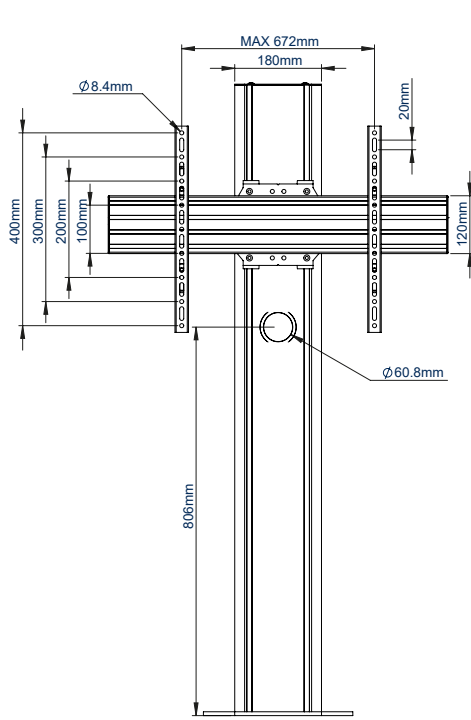

TOP VIEW

ORDER REFERENCE

COLOUR:	ORDER REF:	EAN CODE:
Black	BT8703/B	5019318303524
Silver & Black	BT8703/BS	5019318303531

ACCESSORIES & RELATED PRODUCTS

BT8390-SA

Adjustable Accessory Mounting Arm
Ideal for VC cameras when used with BT7863

BT7863

Small AV Accessory Shelf for use with BT8390-SA to mount VC cameras

BT7884

Flip-Down AV Storage Tray designed to hold & hide AV accessories & power supplies

BT8704

Premium Bolt Down Single Screen UC Stand - 2M for screens up to 70"

SS-V1.1-BT8703-131020