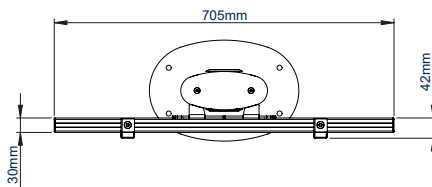

FRONT VIEW

TOP VIEW