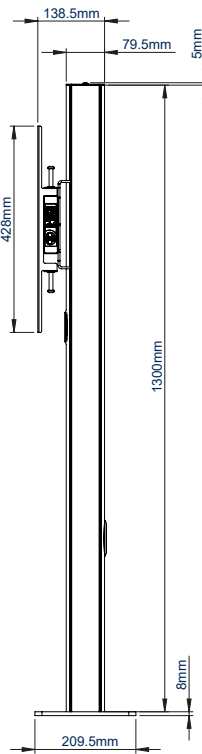

SIDE VIEW

TOP VIEW

ORDER REFERENCE

COLOUR:	ORDER REF:	EAN CODE:
Black	BT8703/B	5019318303524
Silver & Black	BT8703/BS	5019318303531

ACCESSORIES & RELATED PRODUCTS

BT8390-SA

Adjustable Accessory Mounting Arm
Ideal for VC cameras when used with BT7863

BT7863

Small AV Accessory Shelf for use with BT8390-SA to mount VC cameras

BT7884

Flip-Down AV Storage Tray designed to hold & hide AV accessories & power supplies

BT8704

Premium Bolt Down Single Screen UC Stand - 2M for screens up to 70"

SS-V1.1-BT8703-131020