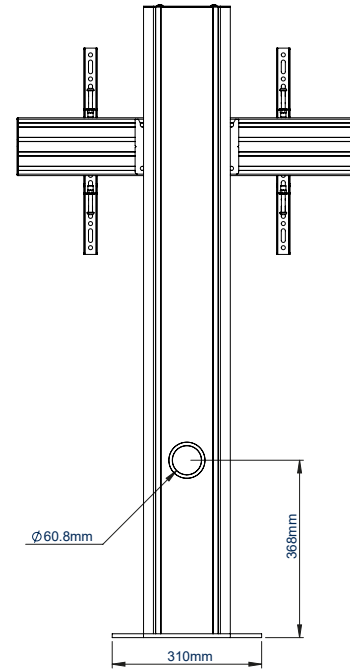

REAR VIEW

TOP VIEW

ORDER REFERENCE

COLOUR:	ORDER REF:	EAN CODE:
Black	BT8703/B	5019318303524
Silver & Black	BT8703/BS	5019318303531

ACCESSORIES & RELATED PRODUCTS

BT8390-SA

Adjustable Accessory Mounting Arm
Ideal for VC cameras when used with BT7863

BT7863

Small AV Accessory Shelf for use with BT8390-SA to mount VC cameras

BT7884

Flip-Down AV Storage Tray designed to hold & hide AV accessories & power supplies

BT8704

Premium Bolt Down Single Screen UC Stand - 2M for screens up to 70"

SS-V1.1-BT8703-131020