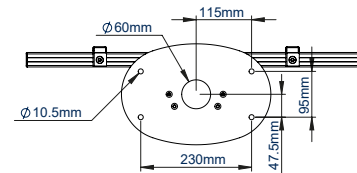

BOTTOM VIEW

ORDER REFERENCE

COLOUR:	ORDER REF:	EAN CODE:
Black	BT8703/B	5019318303524
Silver & Black	BT8703/BS	5019318303531

ACCESSORIES & RELATED PRODUCTS

BT8390-SA

Adjustable Accessory Mounting Arm
Ideal for VC cameras when used with BT7863

BT7863

Small AV Accessory Shelf for use with BT8390-SA to mount VC cameras