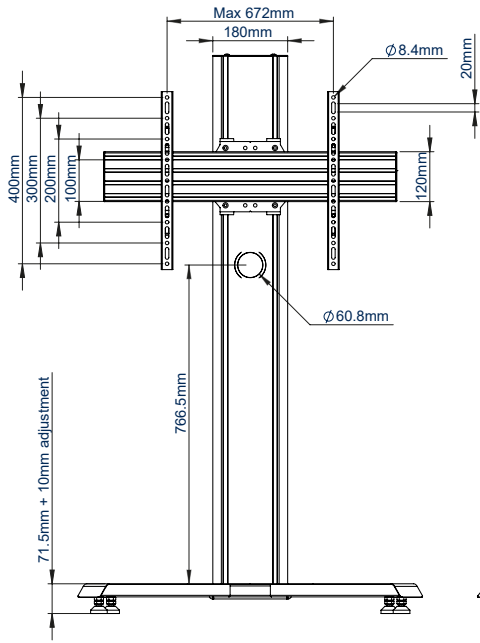

FRONT VIEW

TOP VIEW

ORDER REFERENCE

COLOUR:	ORDER REF:	EAN CODE:
Black	BT8705/B	5019318303562
Silver & Black	BT8705/BS	5019318303579

ACCESSORIES

Adjustable Accessory Mounting Arm
Ideal for VC cameras when used with BT8763

BT8763

Small AV Accessory Shelf for use with BT8390-SA to mount VC cameras

Flip-Down AV Storage Tray designed to hold & hide AV accessories & power supplies

3" Braked Castors - Pack of 4
Converts BT8705 into a mobile solution

SS-V1.1-BT8705-131020