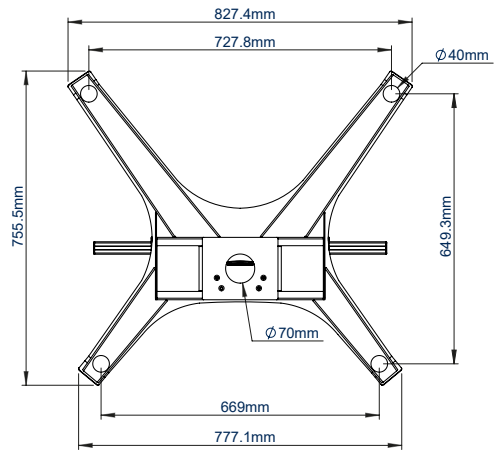

BOTTOM VIEW

ORDER REFERENCE

COLOUR:	ORDER REF:	EAN CODE:
Black	BT8705/B	5019318303562
Silver & Black	BT8705/BS	5019318303579

ACCESSORIES

Adjustable Accessory Mounting Arm
Ideal for VC cameras when used with BT8763

BT8763

Small AV Accessory Shelf for use with BT8390-SA to mount VC cameras

Flip-Down AV Storage Tray designed to hold & hide AV accessories & power supplies

3" Braked Castors - Pack of 4
Converts BT8705 into a mobile solution

SS-V1.1-BT8705-131020