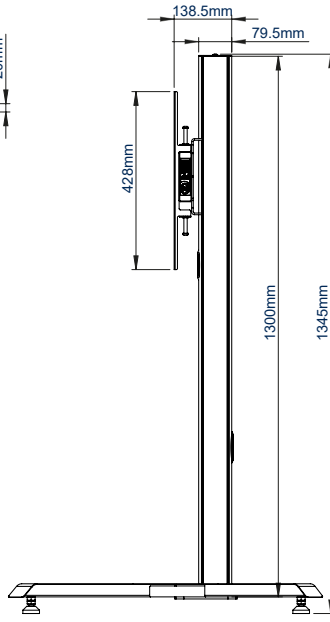

SIDE VIEW

TOP VIEW

ORDER REFERENCE

COLOUR:	ORDER REF:	EAN CODE:
Black	BT8705/B	5019318303562
Silver & Black	BT8705/BS	5019318303579

ACCESSORIES

Adjustable Accessory Mounting Arm
Ideal for VC cameras when used with BT8763

BT8763

Small AV Accessory Shelf for use with BT8390-SA to mount VC cameras

Flip-Down AV Storage Tray designed to hold & hide AV accessories & power supplies

3" Braked Castors - Pack of 4
Converts BT8705 into a mobile solution

SS-V1.1-BT8705-131020