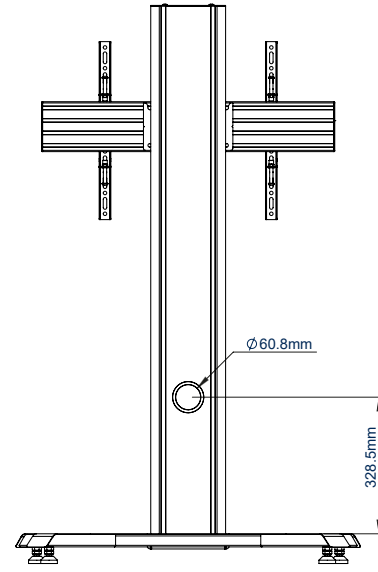

REAR VIEW

TOP VIEW

ORDER REFERENCE

COLOUR:	ORDER REF:	EAN CODE:
Black	BT8705/B	5019318303562
Silver & Black	BT8705/BS	5019318303579

ACCESSORIES

Adjustable Accessory Mounting Arm
Ideal for VC cameras when used with BT8763

BT8763

Small AV Accessory Shelf for use with BT8390-SA to mount VC cameras

Flip-Down AV Storage Tray designed to hold & hide AV accessories & power supplies

3" Braked Castors - Pack of 4
Converts BT8705 into a mobile solution

SS-V1.1-BT8705-131020