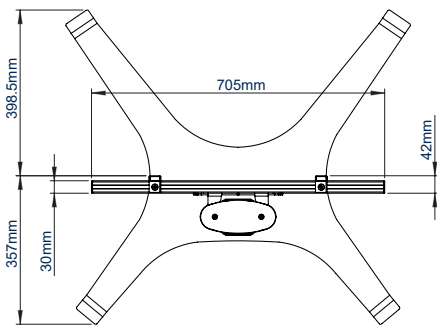

TOP VIEW

ORDER REFERENCE

COLOUR:	ORDER REF:	EAN CODE:
Black	BT8705/B	5019318303562
Silver & Black	BT8705/BS	5019318303579

ACCESSORIES

Adjustable Accessory Mounting Arm
Ideal for VC cameras when used with BT8763

BT8763

Small AV Accessory Shelf for use with BT8390-SA to mount VC cameras

Flip-Down AV Storage Tray designed to hold & hide AV accessories & power supplies

3" Braked Castors - Pack of 4
Converts BT8705 into a mobile solution

SS-V1.1-BT8705-131020