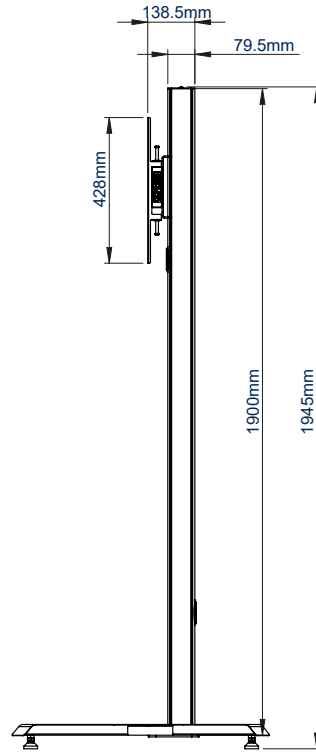

SPECIFICATION

Recommended screen size	39" - 70"
Max load	70kg
VESA® and non-VESA fixings	up to 672 x 400mm
Dimensions	W:890mm H:1942mm D:753mm
Colour options	Black or Silver & Black

FEATURES

- Designed to mount a screen in a freestanding configuration
- Universal design with a premium high-end aesthetic
- Suitable for landscape or portrait mounting
- Arms feature levelling screws to adjust the screen height
- Includes adjustable levelling feet
- Integrated cable management
- Safety screws help prevent unauthorised removal of screens
- Easily accessorised with a flip-down media storage tray and VC shelf (available separately), which can be positioned above or below the screen
- Castors for mobility also available separately (BTW075-4)
- Simple 'hook-on' screen installation

70"
178cm

VESA
600
x
400

70KG

Available in Black or Silver & Black

Integrated cable management throughout the vertical column

Accessories such as VC Shelves & media storage can be fitted easily (available separately)

Includes adjustable levelling feet to accommodate uneven surfaces

FRONT VIEW

SIDE VIEW

REAR VIEW

TOP VIEW

BOTTOM VIEW

ORDER REFERENCE

COLOUR:	ORDER REF:	EAN CODE:
Black	BT8706/B	5019318303586
Silver & Black	BT8706/BS	5019318303593