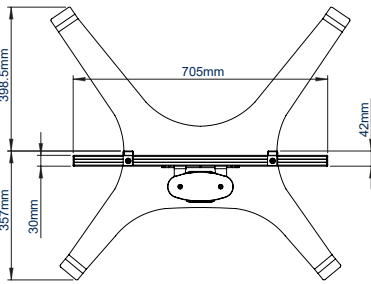

SPECIFICATION

Recommended screen size	39" - 70"
Max load	70kg
VESA® and non-VESA fixings	up to 672 x 400mm
Dimensions	W:890mm H:1942mm D:753mm
Colour options	Black or Silver & Black

FEATURES

- Designed to mount a screen in a freestanding configuration
- Universal design with a premium high-end aesthetic
- Suitable for landscape or portrait mounting
- Arms feature levelling screws to adjust the screen height
- Includes adjustable levelling feet
- Integrated cable management
- Safety screws help prevent unauthorised removal of screens
- Easily accessorised with a flip-down media storage tray and VC shelf (available separately), which can be positioned above or below the screen
- Castors for mobility also available separately (BTW075-4)
- Simple 'hook-on' screen installation

70"
178cm

VESA
600
x
400

70KG

Available in Black or Silver & Black

Integrated cable management throughout the vertical column

Accessories such as VC Shelves & media storage can be fitted easily (available separately)

Includes adjustable levelling feet to accommodate uneven surfaces

FRONT VIEW

SIDE VIEW

REAR VIEW

TOP VIEW

BOTTOM VIEW

ORDER REFERENCE

COLOUR:	ORDER REF:	EAN CODE:
Black	BT8706/B	5019318303586
Silver & Black	BT8706/BS	5019318303593