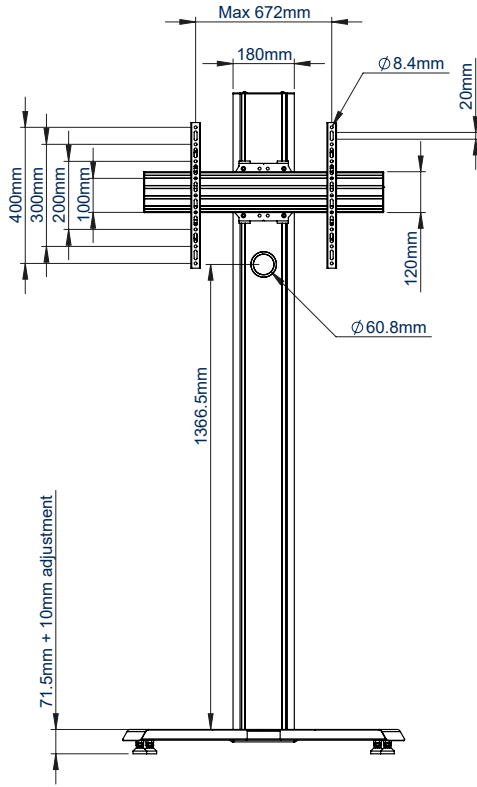

SPECIFICATION

Recommended screen size	39" - 70"
Max load	70kg
VESA® and non-VESA fixings	up to 672 x 400mm
Dimensions	W:890mm H:1942mm D:753mm
Colour options	Black or Silver & Black

FEATURES

- Designed to mount a screen in a freestanding configuration
- Universal design with a premium high-end aesthetic
- Suitable for landscape or portrait mounting
- Arms feature levelling screws to adjust the screen height
- Includes adjustable levelling feet
- Integrated cable management
- Safety screws help prevent unauthorised removal of screens
- Easily accessorised with a flip-down media storage tray and VC shelf (available separately), which can be positioned above or below the screen
- Castors for mobility also available separately (BTW075-4)
- Simple 'hook-on' screen installation

70"
178cm

VESA
600
x
400

70KG

Available in Black or Silver & Black

Integrated cable management throughout the vertical column

Accessories such as VC Shelves & media storage can be fitted easily (available separately)

Includes adjustable levelling feet to accommodate uneven surfaces

FRONT VIEW

SIDE VIEW

REAR VIEW

TOP VIEW

BOTTOM VIEW

ORDER REFERENCE

COLOUR:	ORDER REF:	EAN CODE:
Black	BT8706/B	5019318303586
Silver & Black	BT8706/BS	5019318303593