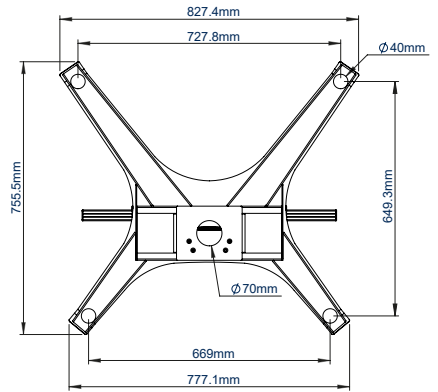

SPECIFICATION

Recommended screen size	39" - 70"
Max load	70kg
VESA® and non-VESA fixings	up to 672 x 400mm
Dimensions	W:890mm H:1942mm D:753mm
Colour options	Black or Silver & Black

FEATURES

- Designed to mount a screen in a freestanding configuration
- Universal design with a premium high-end aesthetic
- Suitable for landscape or portrait mounting
- Arms feature levelling screws to adjust the screen height
- Includes adjustable levelling feet
- Integrated cable management
- Safety screws help prevent unauthorised removal of screens
- Easily accessorised with a flip-down media storage tray and VC shelf (available separately), which can be positioned above or below the screen
- Castors for mobility also available separately (BTW075-4)
- Simple 'hook-on' screen installation

70"
178cm

VESA
600
x
400

70KG

Available in Black or Silver & Black

Integrated cable management throughout the vertical column

Accessories such as VC Shelves & media storage can be fitted easily (available separately)

Includes adjustable levelling feet to accommodate uneven surfaces

FRONT VIEW

SIDE VIEW

REAR VIEW

TOP VIEW

BOTTOM VIEW

ORDER REFERENCE

COLOUR:	ORDER REF:	EAN CODE:
Black	BT8706/B	5019318303586
Silver & Black	BT8706/BS	5019318303593