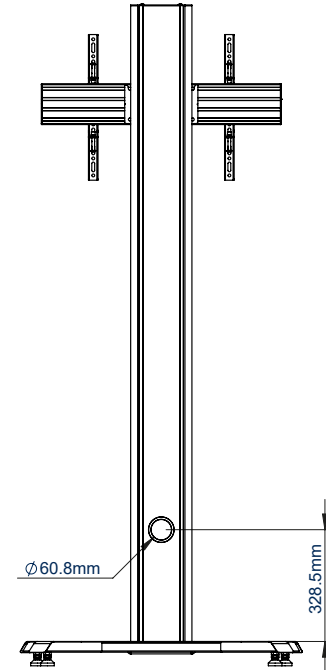

SPECIFICATION

Recommended screen size	39" - 70"
Max load	70kg
VESA® and non-VESA fixings	up to 672 x 400mm
Dimensions	W:890mm H:1942mm D:753mm
Colour options	Black or Silver & Black

FEATURES

- Designed to mount a screen in a freestanding configuration
- Universal design with a premium high-end aesthetic
- Suitable for landscape or portrait mounting
- Arms feature levelling screws to adjust the screen height
- Includes adjustable levelling feet
- Integrated cable management
- Safety screws help prevent unauthorised removal of screens
- Easily accessorised with a flip-down media storage tray and VC shelf (available separately), which can be positioned above or below the screen
- Castors for mobility also available separately (BTW075-4)
- Simple 'hook-on' screen installation

70"
178cm

VESA
600
x
400

70KG

Available in Black or Silver & Black

Integrated cable management throughout the vertical column

Accessories such as VC Shelves & media storage can be fitted easily (available separately)

Includes adjustable levelling feet to accommodate uneven surfaces

FRONT VIEW

SIDE VIEW

REAR VIEW

TOP VIEW

BOTTOM VIEW

ORDER REFERENCE

COLOUR:	ORDER REF:	EAN CODE:
Black	BT8706/B	5019318303586
Silver & Black	BT8706/BS	5019318303593