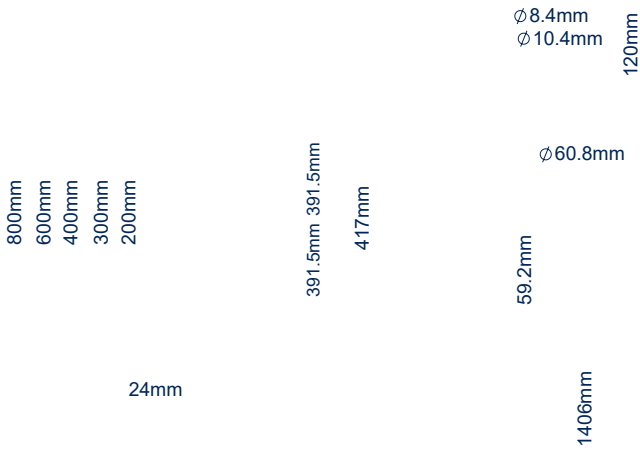

Max VESA 972mm available

ACCESSORIES & RELATED PRODUCTS

BT8390-SA
Adjustable Accessory Mounting Arm
Ideal for VC cameras when used with BT7863

BT7863
Small AV Accessory Shelf for use with
BT8390-SA to mount VC cameras

BT7884
Flip-Down AV Storage Tray designed to
hold & hide AV accessories & power supplies

BT8707
Premium Floor-To-Wall Single Screen
UC Stand - 2M for screens up to 100"

© 2016 B-Tech International Pty. Ltd. All rights reserved.
The information in this specification is for reference only. It is not intended to be used as a substitute for the actual product specifications. B-Tech International Pty. Ltd. is not responsible for any damage or injury caused by improper or unsafe use of the product. Any reproduction or modification of any part of this specification is strictly prohibited unless prior written permission has been granted by B-Tech International Pty. Ltd. (BITECH).