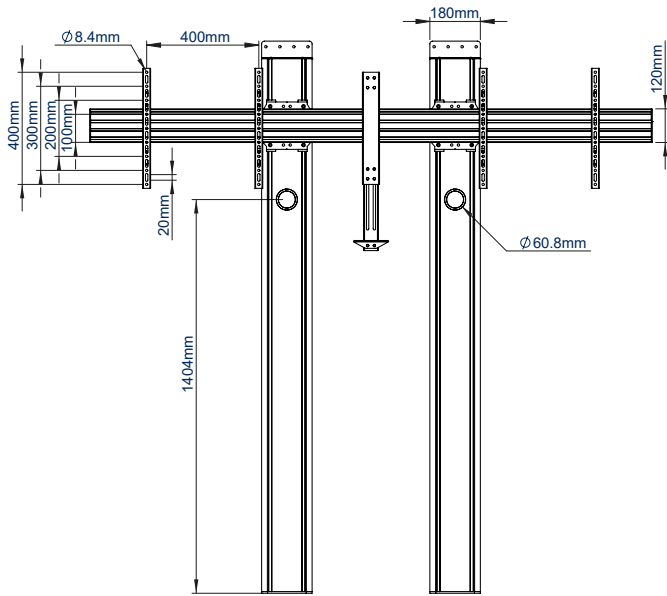

FRONT VIEW

ORDER REFERENCE

COLOUR:	ORDER REF:	EAN CODE:
Black	BT8710/B	5019318303661
Silver & Black	BT8710/BS	5019318303678

ACCESSORIES & RELATED PRODUCTS

BT7884	BT8711	BT8712	BT8514

Flip-Down AV Storage Tray designed to hold & hide AV accessories & power supplies

Premium Bolt Down Twin Screen VC Stand - 2M for screens up to 65"

Premium Freestanding Twin Screen VC Stand - 2M for screens up to 65"

Universal Twin Screen VC Trolley for screens up to 46"