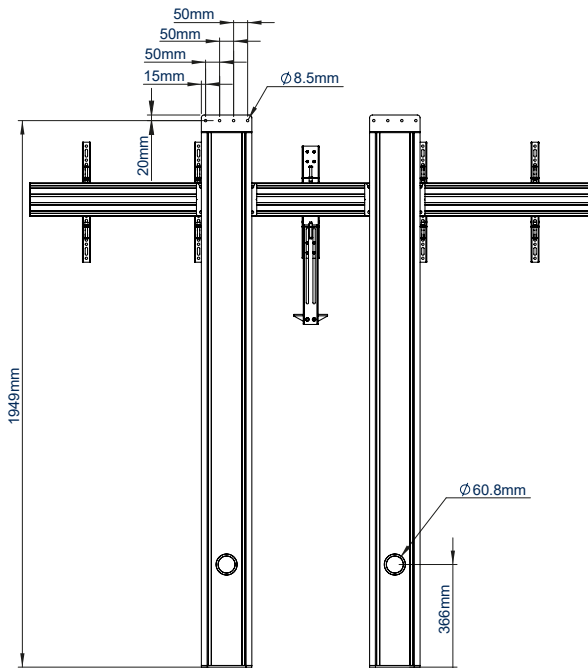

REAR VIEW

ORDER REFERENCE

COLOUR:	ORDER REF:	EAN CODE:
Black	BT8710/B	5019318303661
Silver & Black	BT8710/BS	5019318303678

ACCESSORIES & RELATED PRODUCTS

BT7884	BT8711	BT8712	BT8514

Flip-Down AV Storage Tray designed to hold & hide AV accessories & power supplies

Premium Bolt Down Twin Screen VC Stand - 2M for screens up to 65"

Premium Freestanding Twin Screen VC Stand - 2M for screens up to 65"

Universal Twin Screen VC Trolley for screens up to 46"