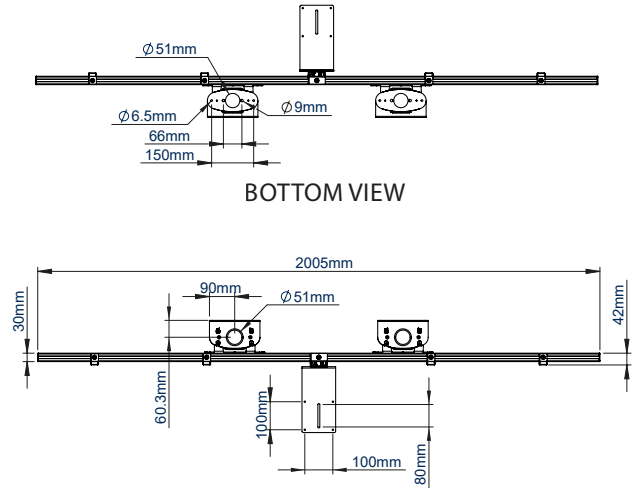

BOTTOM VIEW

TOP VIEW