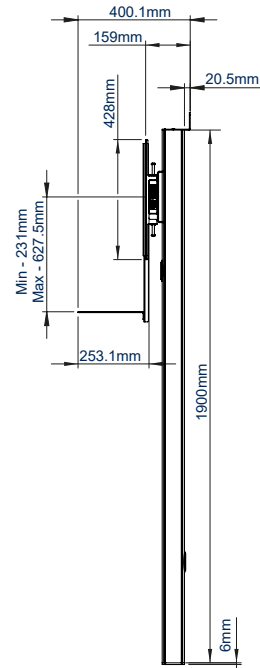

SIDE VIEW

ORDER REFERENCE

COLOUR:	ORDER REF:	EAN CODE:
Black	BT8710/B	5019318303661
Silver & Black	BT8710/BS	5019318303678

ACCESSORIES & RELATED PRODUCTS

BT7884	BT8711	BT8712	BT8514

Flip-Down AV Storage Tray designed to hold & hide AV accessories & power supplies

Premium Bolt Down Twin Screen VC Stand - 2M for screens up to 65"

Premium Freestanding Twin Screen VC Stand - 2M for screens up to 65"

Universal Twin Screen VC Trolley for screens up to 46"