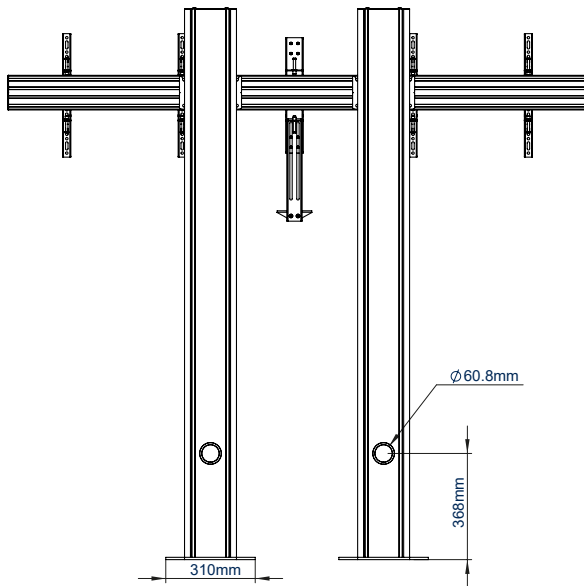

SPECIFICATION

Recommended screen size	56" - 65"
Max load	70kg per screen
VESA® and non-VESA fixings	up to 600 x 400mm
Dimensions	W: 2000mm H:1969 D:165mm
Colour options	Black or Silver & Black

FEATURES

- Designed to mount two screens close to the wall whilst keeping all cables neatly hidden
- Universal design with a premium high-end aesthetic
- Adjustable VC shelf can be fitted above or below the screens
- VC shelf fits most most cameras with 1/4" thread with 100 x 100mm fixing points
- Arms feature levelling screws to adjust the screen height
- Small footprint for an unobtrusive installation into confined areas
- Integrated cable management
- Safety screws help prevent unauthorised removal of screens
- Easily accessorised with a flip-down media storage tray (available separately)
- Simple 'hook-on' screen installation

PER SCREEN

Available in Black or Silver & Black

Integrated cable management throughout the vertical column

Includes adjustable VC camera shelf, ideal for mounting a camera above or below the screens

Arms feature levelling screws to adjust the screen height

FRONT VIEW

BOTTOM VIEW

TOP VIEW

REAR VIEW

SIDE VIEW

ORDER REFERENCE

COLOUR:	ORDER REF:	EAN CODE:
Black	BT8711/B	5019318303685
Silver & Black	BT8711/BS	5019318303692

ACCESSORIES & RELATED PRODUCTS