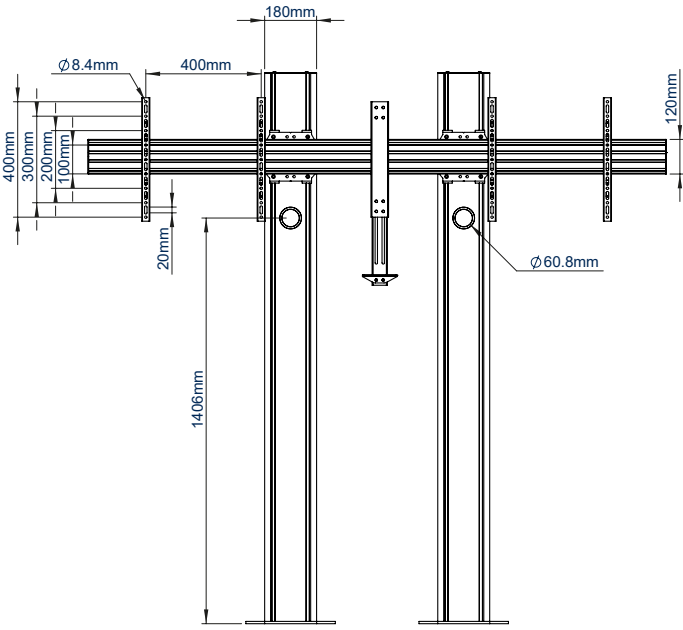

SPECIFICATION

Recommended screen size	56" - 65"
Max load	70kg per screen
VESA® and non-VESA fixings	up to 600 x 400mm
Dimensions	W: 2000mm H:1969 D:165mm
Colour options	Black or Silver & Black

FEATURES

- Designed to mount two screens close to the wall whilst keeping all cables neatly hidden
- Universal design with a premium high-end aesthetic
- Adjustable VC shelf can be fitted above or below the screens
- VC shelf fits most most cameras with 1/4" thread with 100 x 100mm fixing points
- Arms feature levelling screws to adjust the screen height
- Small footprint for an unobtrusive installation into confined areas
- Integrated cable management
- Safety screws help prevent unauthorised removal of screens
- Easily accessorised with a flip-down media storage tray (available separately)
- Simple 'hook-on' screen installation

PER SCREEN

Available in Black or Silver & Black

Integrated cable management throughout the vertical column

Includes adjustable VC camera shelf, ideal for mounting a camera above or below the screens

Arms feature levelling screws to adjust the screen height

FRONT VIEW

BOTTOM VIEW

TOP VIEW

REAR VIEW

SIDE VIEW

ORDER REFERENCE

COLOUR:	ORDER REF:	EAN CODE:
Black	BT8711/B	5019318303685
Silver & Black	BT8711/BS	5019318303692

ACCESSORIES & RELATED PRODUCTS

BT7884
Flip-Down AV Storage Tray designed to hold & hide AV accessories & power supplies

BT8710
Premium Floor-to-Wall Twin Screen VC Stand - 2M for screens up to 65"

BT8712
Premium Freestanding Twin Screen VC Stand - 2M for screens up to 65"