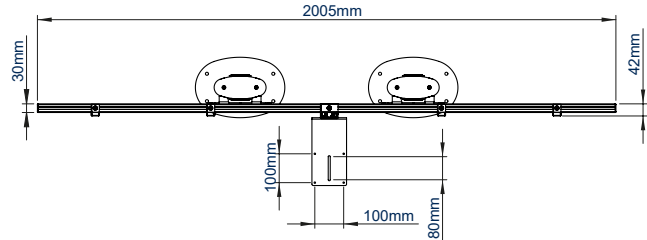

TOP VIEW

ORDER REFERENCE

COLOUR:	ORDER REF:	EAN CODE:
Black	BT8711/B	5019318303685
Silver & Black	BT8711/BS	5019318303692

ACCESSORIES & RELATED PRODUCTS

© 2016 B-Tech Av Mounts. All rights reserved. This information is provided for informational purposes only. It is not intended to be a contract. B-Tech Av Mounts is not responsible for any damage or loss of data caused by improper use, installation or modification of any part of this product. Specifications are subject to change without notice. For more information, please visit www.btechavmounts.com.