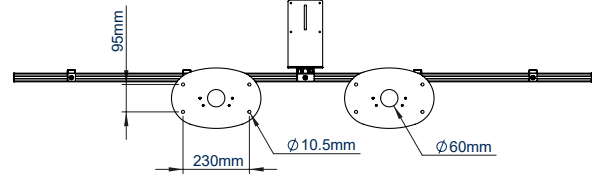

BOTTOM VIEW