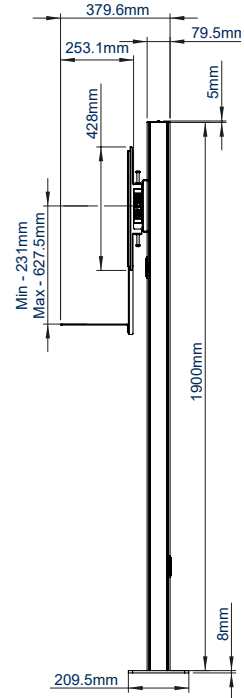

SPECIFICATION

Recommended screen size	56" - 65"
Max load	70kg per screen
VESA® and non-VESA fixings	up to 600 x 400mm
Dimensions	W: 2000mm H:1969 D:165mm
Colour options	Black or Silver & Black

FEATURES

- Designed to mount two screens close to the wall whilst keeping all cables neatly hidden
- Universal design with a premium high-end aesthetic
- Adjustable VC shelf can be fitted above or below the screens
- VC shelf fits most most cameras with 1/4" thread with 100 x 100mm fixing points
- Arms feature levelling screws to adjust the screen height
- Small footprint for an unobtrusive installation into confined areas
- Integrated cable management
- Safety screws help prevent unauthorised removal of screens
- Easily accessorised with a flip-down media storage tray (available separately)
- Simple 'hook-on' screen installation

FRONT VIEW

BOTTOM VIEW

TOP VIEW

REAR VIEW

SIDE VIEW

ORDER REFERENCE

COLOUR:	ORDER REF:	EAN CODE:
Black	BT8711/B	5019318303685
Silver & Black	BT8711/BS	5019318303692

ACCESSORIES & RELATED PRODUCTS

BT7884
Flip-Down AV Storage Tray designed to hold & hide AV accessories & power supplies

BT8710
Premium Floor-to-Wall Twin Screen VC Stand - 2M for screens up to 65"

BT8712
Premium Freestanding Twin Screen VC Stand - 2M for screens up to 65"