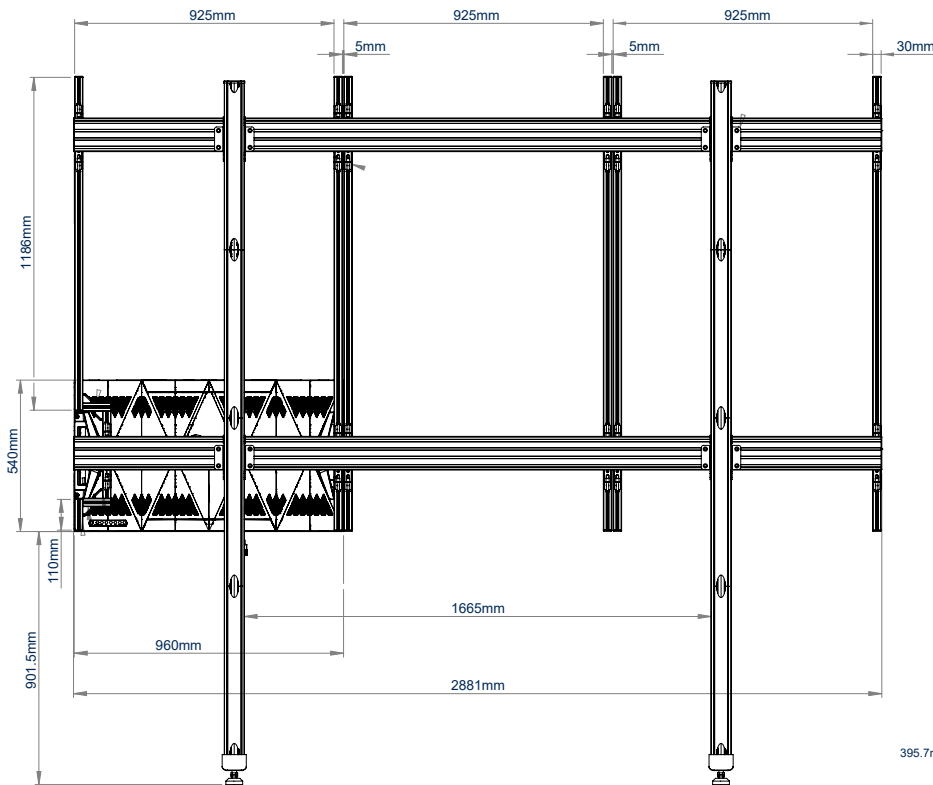

FOR LG
LAA015F 130"
ALL-IN-ONE LED
SCREEN

BT9370-LAA015F

FLOOR STAND

FOR LG 130" ALL-IN-ONE LED SCREEN

The BT9370-LAA015F is a freestanding mounting solution designed specifically for LG LAA015F 130" All-in-One LED Screen. A high-end aesthetic, anodised aluminium finish and integrated cable management ensures a smart and stylish installation which is quick and simple to install.

SPECIFICATION

Panel fixing method	Front mounted
Colour (columns)	Black or Silver
Colour (mounting frame)	Silver
For indoor use only	

FEATURES

- Designed and configured specifically for LG LAA015F
- Front mounted design allows panels to be mounted individually for an easy installation
- Open frame allows panel access for servicing and maintenance
- Adjustable levelling feet to accommodate uneven floor surfaces
- Integrated cable management for a neat and tidy install
- Mobile and bolt-down versions also available
- All mounting hardware included

Front mounted solution for easy installation

Adjustable levelling feet to accommodate uneven floor surfaces

REAR VIEW

SIDE VIEW

PACKING INFORMATION

COLOUR:	ORDER REF:	EAN CODE:
Black Base with Silver Columns	BT9370-LAA015F/BS	5019318302787
Black Base with Black Columns	BT9370-LAA015F/BB	5019318302794