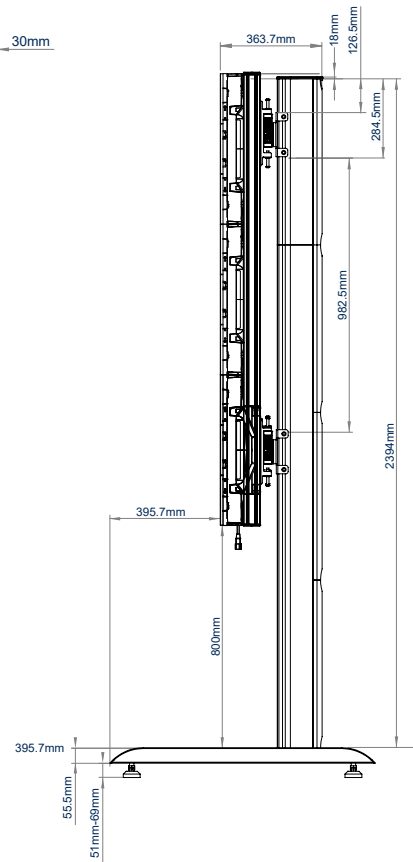

FOR LG
LAA015F 130"
ALL-IN-ONE LED
SCREEN

BT9370-LAA015F

FLOOR STAND

FOR LG 130" ALL-IN-ONE LED SCREEN

The BT9370-LAA015F is a freestanding mounting solution designed specifically for LG LAA015F 130" All-in-One LED Screen. A high-end aesthetic, anodised aluminium finish and integrated cable management ensures a smart and stylish installation which is quick and simple to install.

SPECIFICATION

Panel fixing method	Front mounted
Colour (columns)	Black or Silver
Colour (mounting frame)	Silver
For indoor use only	

FEATURES

- Designed and configured specifically for LG LAA015F
- Front mounted design allows panels to be mounted individually for an easy installation
- Open frame allows panel access for servicing and maintenance
- Adjustable levelling feet to accommodate uneven floor surfaces
- Integrated cable management for a neat and tidy install
- Mobile and bolt-down versions also available
- All mounting hardware included

Front mounted solution for easy installation

Adjustable levelling feet to accommodate uneven floor surfaces

REAR VIEW

SIDE VIEW

PACKING INFORMATION

COLOUR:	ORDER REF:	EAN CODE:
Black Base with Silver Columns	BT9370-LAA015F/BS	5019318302787
Black Base with Black Columns	BT9370-LAA015F/BB	5019318302794

ACCESSORIES AND RELATED PRODUCTS

BT9371-LAA015F

Mobile Stand
for LG 130" All-in-One LED Display

BT9372-LAA015F

Bolt Down Stand
for LG 130" All-in-One LED Display

BT7882

AV Cradle can be attached directly to columns or rails to house AV and IT hardware and cabling