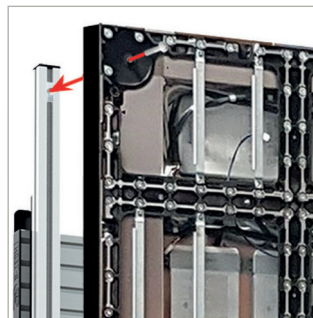

FOR LG
LAA015F 130"
ALL-IN-ONE LED
SCREEN

BT9370-LAA015F

FLOOR STAND

FOR LG 130" ALL-IN-ONE LED SCREEN

The BT9370-LAA015F is a freestanding mounting solution designed specifically for LG LAA015F 130" All-in-One LED Screen. A high-end aesthetic, anodised aluminium finish and integrated cable management ensures a smart and stylish installation which is quick and simple to install.

SPECIFICATION

Panel fixing method	Front mounted
Colour (columns)	Black or Silver
Colour (mounting frame)	Silver
For indoor use only	

FEATURES

- Designed and configured specifically for LG LAA015F
- Front mounted design allows panels to be mounted individually for an easy installation
- Open frame allows panel access for servicing and maintenance
- Adjustable levelling feet to accommodate uneven floor surfaces
- Integrated cable management for a neat and tidy install
- Mobile and bolt-down versions also available
- All mounting hardware included

Front mounted solution for easy installation

Adjustable levelling feet to accommodate uneven floor surfaces

REAR VIEW

SIDE VIEW

PACKING INFORMATION

COLOUR:	ORDER REF:	EAN CODE:
Black Base with Silver Columns	BT9370-LAA015F/BS	5019318302787
Black Base with Black Columns	BT9370-LAA015F/BB	5019318302794