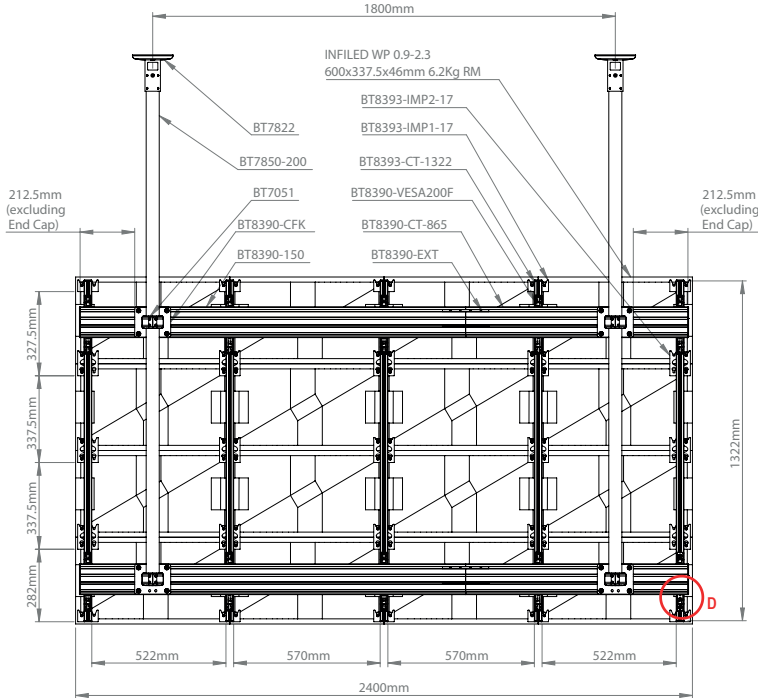

REAR VIEW

ISOMETRIC VIEW

PACKING INFORMATION

COLOUR:	ORDER REF:	EAN CODE:
Silver Rails with Black Poles	BT93INFWP-C-4X4/SB	5019318303210
Silver Rails with Chrome Poles	BT93INFWP-C-4X4/SC	5019318303227
Silver Rails with White Poles	BT93INFWP-C-4X4/SW	5019318303296

RELATED PRODUCTS

SS-V1-BT93INFWP-C-4X4-280520