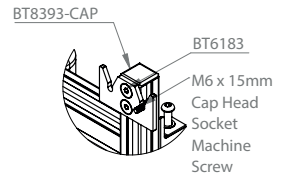

DETAIL E

ISOMETRIC VIEW

PACKING INFORMATION

COLOUR:	ORDER REF:	EAN CODE:
Silver Rails with Black Poles	BT93INFWP-C-4X4/SB	5019318303210
Silver Rails with Chrome Poles	BT93INFWP-C-4X4/SC	5019318303227
Silver Rails with White Poles	BT93INFWP-C-4X4/SW	5019318303296

RELATED PRODUCTS

SS-V1-BT93INFWP-C-4X4-280520