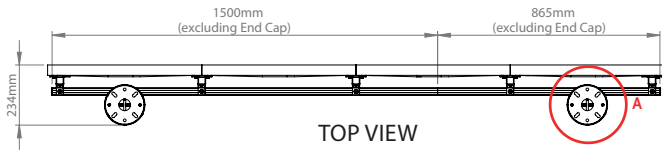

ISOMETRIC VIEW

PACKING INFORMATION

COLOUR:	ORDER REF:	EAN CODE:
Silver Rails with Black Poles	BT93INFWP-C-4X4/SB	5019318303210
Silver Rails with Chrome Poles	BT93INFWP-C-4X4/SC	5019318303227
Silver Rails with White Poles	BT93INFWP-C-4X4/SW	5019318303296

RELATED PRODUCTS

SS-V1-BT93INFWP-C-4X4-280520