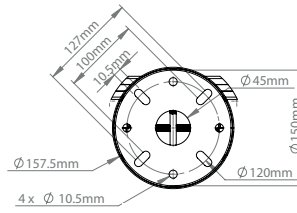

DETAIL A

ISOMETRIC VIEW

PACKING INFORMATION

COLOUR:	ORDER REF:	EAN CODE:
Silver Rails with Black Poles	BT93INFWP-C-4X4/SB	5019318303210
Silver Rails with Chrome Poles	BT93INFWP-C-4X4/SC	5019318303227
Silver Rails with White Poles	BT93INFWP-C-4X4/SW	5019318303296

RELATED PRODUCTS

SS-V1-BT93INFWP-C-4X4-280520