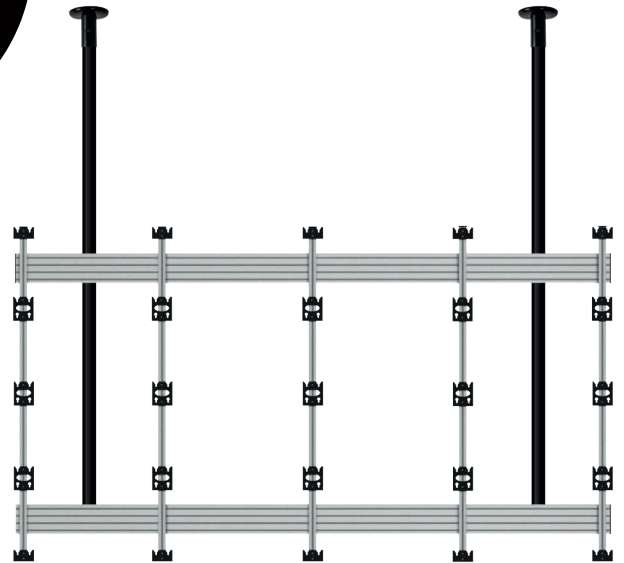

FOR
INFILED
WP-SERIES
DVLED PANELS

BT93INFWP-C-4X4

CEILING MOUNT

FOR INFILED WP SERIES 4X4 DVLED VIDEOWALL

The BT93INFWP-C-4X4 is a ceiling mounting solution designed specifically to mount INFILED WP-Series DVLED panels in a 4x4 videowall configuration. A high-end aesthetic, anodised aluminium finish and integrated cable management ensures a smart and stylish installation which is quick and simple to install.

SPECIFICATION

Panel fixing method	Rear mounted
Colour (Poles & Ceiling Mount)	Black, White or Chrome
Colour (mounting frame)	Silver
For indoor use only	

FEATURES

- Designed and configured specifically for INFILED WP-Series DVLED panels
- Keyhole mounting plates allow for easy rear fixed mounting
- Open frame allows panel access for servicing and maintenance
- Integrated cable management for tidy install
- Freestanding, mobile and bolt-down versions also available
- All mounting hardware included

REAR VIEW

SIDE VIEW

ISOMETRIC VIEW

PACKING INFORMATION

COLOUR:	ORDER REF:	EAN CODE:
Silver Rails with Black Poles	BT93INFWP-C-4X4/SB	5019318303210
Silver Rails with Chrome Poles	BT93INFWP-C-4X4/SC	5019318303227
Silver Rails with White Poles	BT93INFWP-C-4X4/SW	5019318303296

RELATED PRODUCTS

BT93INFWP-C-5X5

Ceiling Mount
for INFILED WP Series 5x5 DVLED Videowall

BT93INFWP-S-4X4

Floor Stand
for INFILED WP Series 4x4 DVLED Videowall

BT93INFWP-M-4X4

Mobile Trolley
for INFILED WP Series 4x4 DVLED Videowall