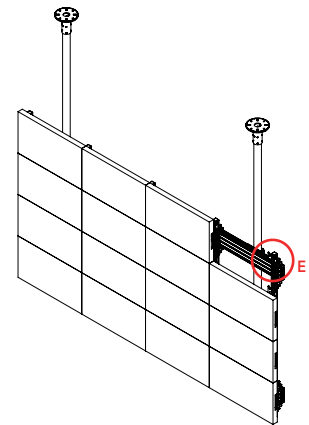

SIDE VIEW

ISOMETRIC VIEW

PACKING INFORMATION

COLOUR:	ORDER REF:	EAN CODE:
Silver Rails with Black Poles	BT93INFWP-C-4X4/SB	5019318303210
Silver Rails with Chrome Poles	BT93INFWP-C-4X4/SC	5019318303227
Silver Rails with White Poles	BT93INFWP-C-4X4/SW	5019318303296