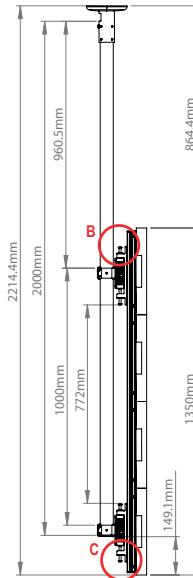

ISOMETRIC VIEW

PACKING INFORMATION

COLOUR:	ORDER REF:	EAN CODE:
Silver Rails with Black Poles	BT93INFWP-C-4X4/SB	5019318303210
Silver Rails with Chrome Poles	BT93INFWP-C-4X4/SC	5019318303227
Silver Rails with White Poles	BT93INFWP-C-4X4/SW	5019318303296

RELATED PRODUCTS

SS-V1-BT93INFWP-C-4X4-280520