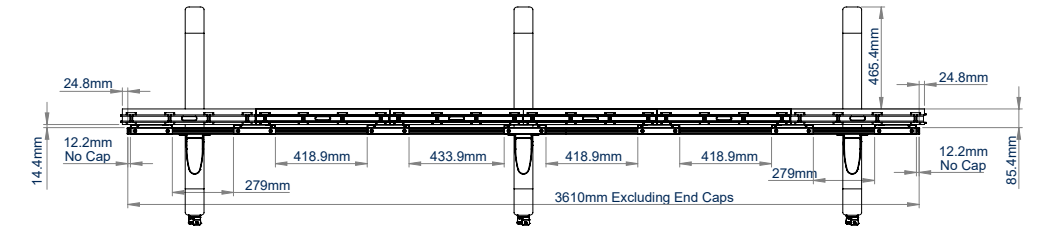

FOR
Unilumin
UpanelS DVLED
PANELS

BT93UNIUPS-M-6X6

MOBILE STAND

FOR UNILUMIN UPANELS 6X6 DVLED VIDEOWALL

The BT93UNIUPS-W-6X6 is a mobile mounting solution designed specifically to mount Unilumin UpanelS Series DVLED panels in a 6x6 videowall configuration. Interface arms are a 6-row high, single piece construction featuring height adjustment and keyhole mounting points for a quick, simple and precise installation of DVLED panels, without needing to measure and set the location of each cabinet. A high-end aesthetic, anodised aluminium finish and integrated cable management ensures a smart and stylish installation which is quick and simple to install.

SPECIFICATION

Panel fixing method	Front and Rear
Colour (columns)	Black or Silver
For indoor use only	

FEATURES

- Designed and configured specifically for Unilumin UpanelS Series DVLED panels
- Suitable for front or rear mounting
- Interface arms feature directional arrows to indicate the panel install sequence, aiding a quick and easy installation
- Integrated height adjustment ensures finished installation is perfectly level
- Open frame design for ventilation
- Includes non-marking 4" locking / braked castors
- Integrated cable management for tidy install
- Wall, freestanding and bolt-down versions also available
- All mounting hardware included
- Interface arm positions can be located using the included UpanelS specific spacer - no need to measure every time!

Integrated cable management for a tidy install

Includes non-marking 4" locking / braked castors

TOP VIEW

DETAIL C

REAR VIEW

SIDE VIEW

DETAIL A

DETAIL B