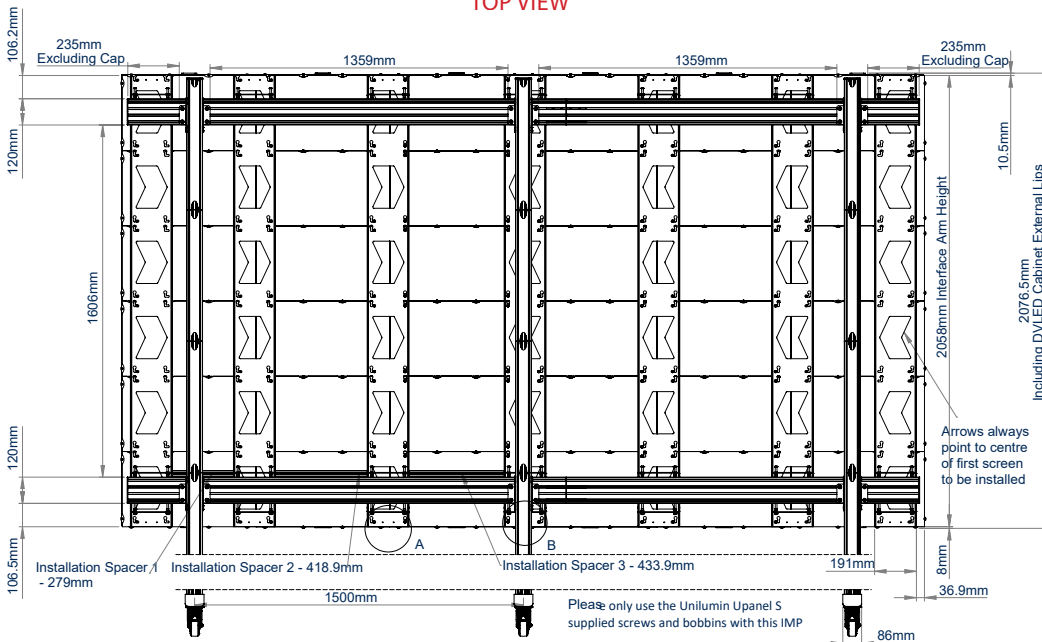

SPECIFICATION

Panel fixing method	Front and Rear
Colour (columns)	Black or Silver
For indoor use only	

FEATURES

- Designed and configured specifically for Unilumin UpanelS Series DVLED panels
- Suitable for front or rear mounting
- Interface arms feature directional arrows to indicate the panel install sequence, aiding a quick and easy installation
- Integrated height adjustment ensures finished installation is perfectly level
- Open frame design for ventilation
- Includes non-marking 4" locking / braked castors
- Integrated cable management for tidy install
- Wall, freestanding and bolt-down versions also available
- All mounting hardware included
- Interface arm positions can be located using the included UpanelS specific spacer - no need to measure every time!

Integrated cable management for a tidy install

Includes non-marking 4" locking / braked castors

TOP VIEW

DETAIL C

REAR VIEW

SIDE VIEW

DETAIL A

DETAIL B