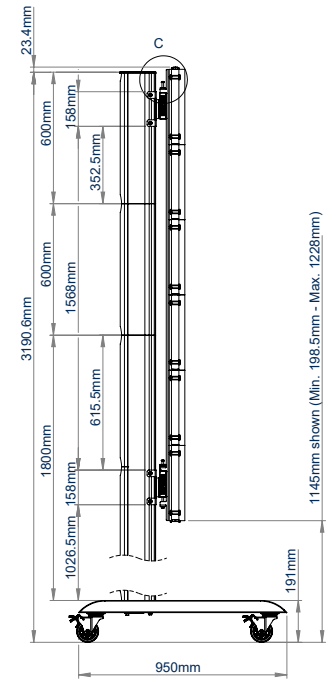

Integrated cable management for a tidy install

Includes non-marking 4" locking / braked castors

TOP VIEW

DETAIL C

REAR VIEW

SIDE VIEW

DETAIL A

DETAIL B