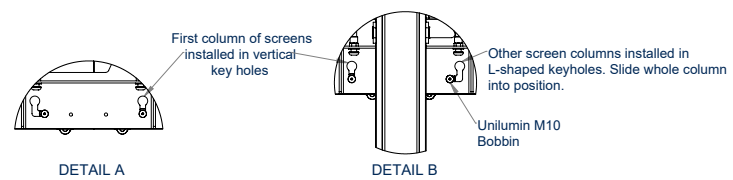

SPECIFICATION

Panel fixing method	Front and Rear
Colour (columns)	Black or Silver
For indoor use only	

FEATURES

- Designed and configured specifically for Unilumin UpanelS Series DVLED panels
- Suitable for front or rear mounting
- Interface arms feature directional arrows to indicate the panel install sequence, aiding a quick and easy installation
- Integrated height adjustment ensures finished installation is perfectly level
- Open frame design for ventilation
- Includes non-marking 4" locking / braked castors
- Integrated cable management for tidy install
- Wall, freestanding and bolt-down versions also available
- All mounting hardware included
- Interface arm positions can be located using the included UpanelS specific spacer - no need to measure every time!

Integrated cable management for a tidy install

Includes non-marking 4" locking / braked castors

TOP VIEW

DETAIL C

REAR VIEW

SIDE VIEW

DETAIL A

DETAIL B