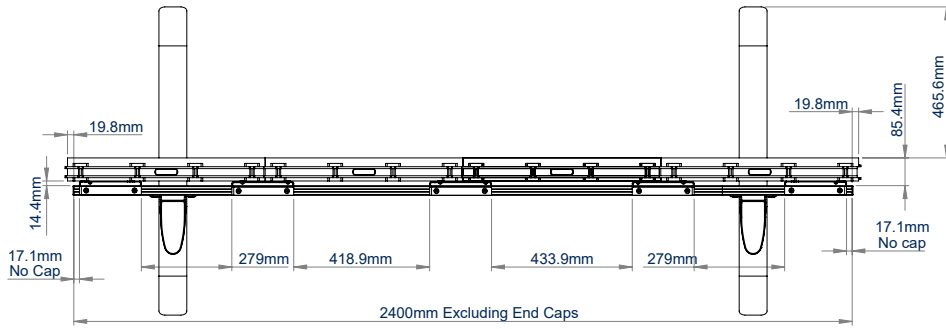

Integrated cable management for a tidy install