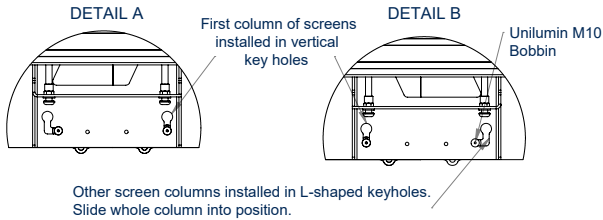

REAR VIEW

PACKING INFORMATION

Colour:	Order Ref:	EAN Code:
Black Base with Silver Columns	BT93UNIUPS-S-4X4/BS	5019318303753
Black Base with Black Columns	BT93UNIUPS-S-4X4/BB	5019318303760

RELATED PRODUCTS

BT93UNIUPS-S-5x5	BT93UNIUPS-M-4x4	BT93UNIUPS-B-4x4	BT93UNIUPS-W-4x4

Floor Stand
for Unilumin UpanelS Series 5x5
DVLED Videowall

Mobile Trolley
for Unilumin UpanelS 4x4
DVLED Videowall

Bolt Down Stand
for Unilumin UpanelS 4x4
DVLED Videowall

Wall Mount
for Unilumin UpanelS 4x4
DVLED Videowall

SS-V1-BT93UNIUPS-S-4x4-080920