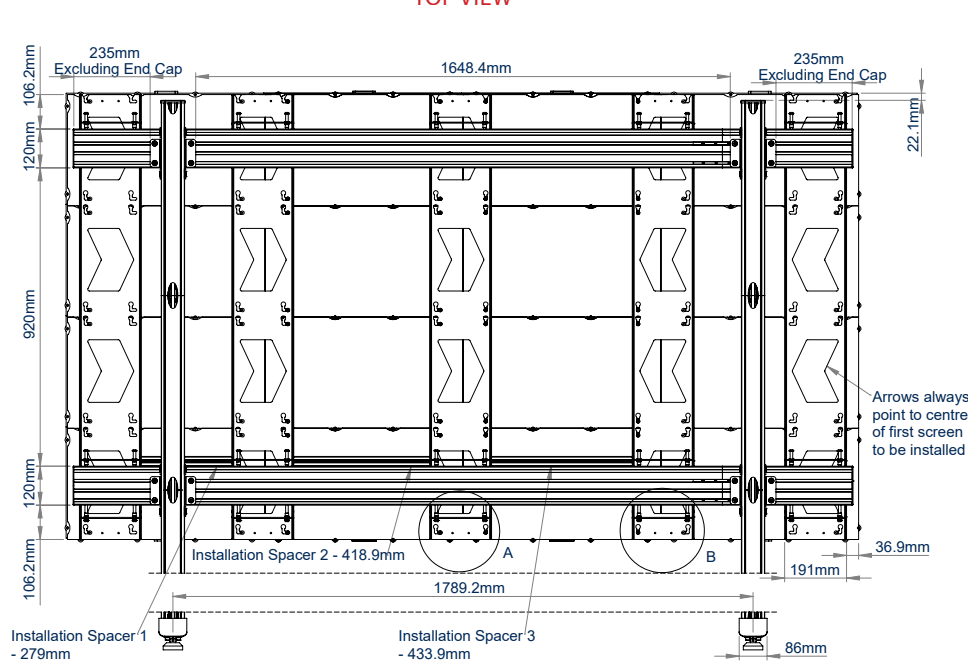

TOP VIEW

PACKING INFORMATION

Colour:	Order Ref:	EAN Code:
Black Base with Silver Columns	BT93UNIUPS-S-4X4/BS	5019318303753
Black Base with Black Columns	BT93UNIUPS-S-4X4/BB	5019318303760

RELATED PRODUCTS

BT93UNIUPS-S-5x5	BT93UNIUPS-M-4x4	BT93UNIUPS-B-4x4	BT93UNIUPS-W-4x4

Floor Stand
for Unilumin UpanelS Series 5x5
DVLED Videowall

Mobile Trolley
for Unilumin UpanelS 4x4
DVLED Videowall

Bolt Down Stand
for Unilumin UpanelS 4x4
DVLED Videowall

Wall Mount
for Unilumin UpanelS 4x4
DVLED Videowall

SS-V1-BT93UNIUPS-S-4x4-080920