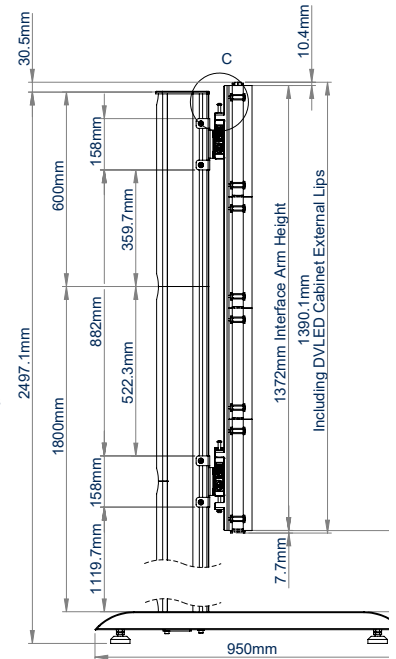

DETAIL C

SIDE VIEW