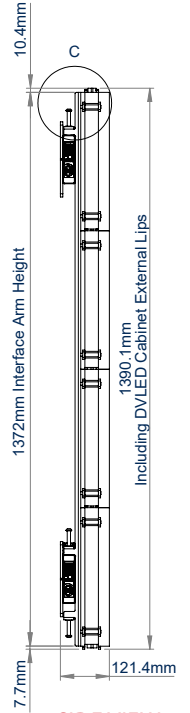

SIDE VIEW

Arrows always point to centre of first screen to be installed

First column of screens installed in vertical keyholes

Other screen columns installed in L-shaped keyholes. Slide whole column into position and then secure.

ORDER REFERENCE

Colour:	Order Ref:	EAN Code:
Black & Silver	BT93UNIUPS-W-4X4/BS	5019318303722