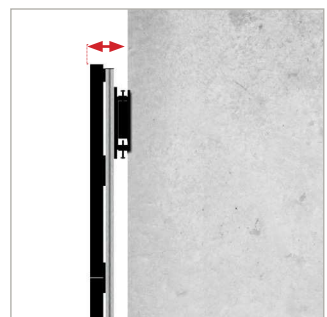

BT93UNIUPS-W-4X4 WALL MOUNT FOR UNILUMIN UPANELS 4x4 DVLED VIDEOWALL

The BT93UNIUPS-W-4X4 is a wall mounting solution designed specifically to mount Unilumin Upanels Series DVLED panels in a 4x4 videowall configuration. Interface arms are a 4-row high, single piece construction featuring height adjustment and keyhole mounting points for a quick, simple and precise installation of DVLED panels, without needing to measure and set the location of each cabinet.

SPECIFICATION

Panel fixing method Front and Rear

For indoor use only

FEATURES

- Designed and configured specifically for Unilumin Upanels Series DVLED panels
- Suitable for front or rear mounting
- Interface arms feature directional arrows to indicate the panel install sequence, aiding a quick and easy installation
- Integrated height adjustment ensures finished installation is perfectly level
- Open frame design for ventilation
- Freestanding, mobile and bolt-down versions also available
- All mounting hardware included
- Interface arm positions can be located using the included Upanels specific spacer - no need to measure every time!

Interface arms feature directional arrows to indicate the panel install sequence, aiding a quick and easy installation

Close to the wall install - Only 121mm from the wall to the front of the panel

TOP VIEW