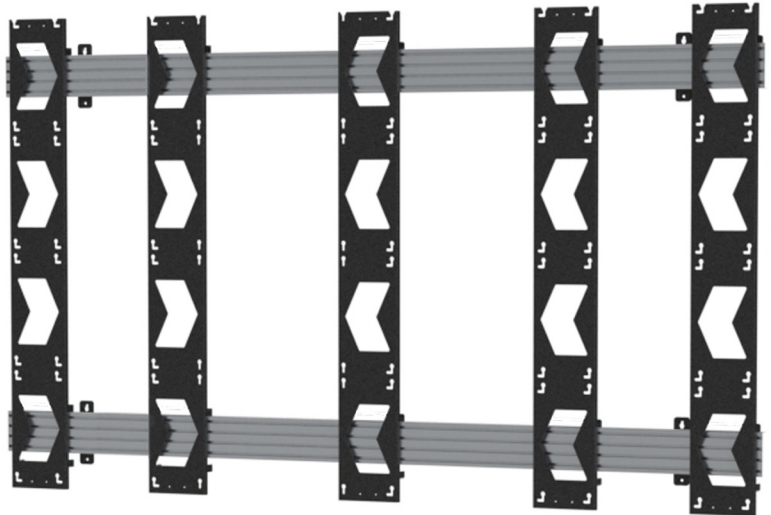

BT93UNIUPS-W-4X4 WALL MOUNT FOR UNILUMIN UPANELS 4x4 DVLED VIDEOWALL

The BT93UNIUPS-W-4X4 is a wall mounting solution designed specifically to mount Unilumin Upanels Series DVLED panels in a 4x4 videowall configuration. Interface arms are a 4-row high, single piece construction featuring height adjustment and keyhole mounting points for a quick, simple and precise installation of DVLED panels, without needing to measure and set the location of each cabinet.

SPECIFICATION

Panel fixing method Front and Rear

For indoor use only

FEATURES

- Designed and configured specifically for Unilumin Upanels Series DVLED panels
- Suitable for front or rear mounting
- Interface arms feature directional arrows to indicate the panel install sequence, aiding a quick and easy installation
- Integrated height adjustment ensures finished installation is perfectly level
- Open frame design for ventilation
- Freestanding, mobile and bolt-down versions also available
- All mounting hardware included
- Interface arm positions can be located using the included Upanels specific spacer - no need to measure every time!

Interface arms feature directional arrows to indicate the panel install sequence, aiding a quick and easy installation

Close to the wall install - Only 121mm from the wall to the front of the panel

TOP VIEW

BT8393-IMP6-01

DETAIL C

REAR VIEW

SIDE VIEW

Arrows always point to centre of first screen to be installed

Unilumin M10 Bobbin
DETAIL A

First column of screens installed in vertical keyholes

DETAIL B