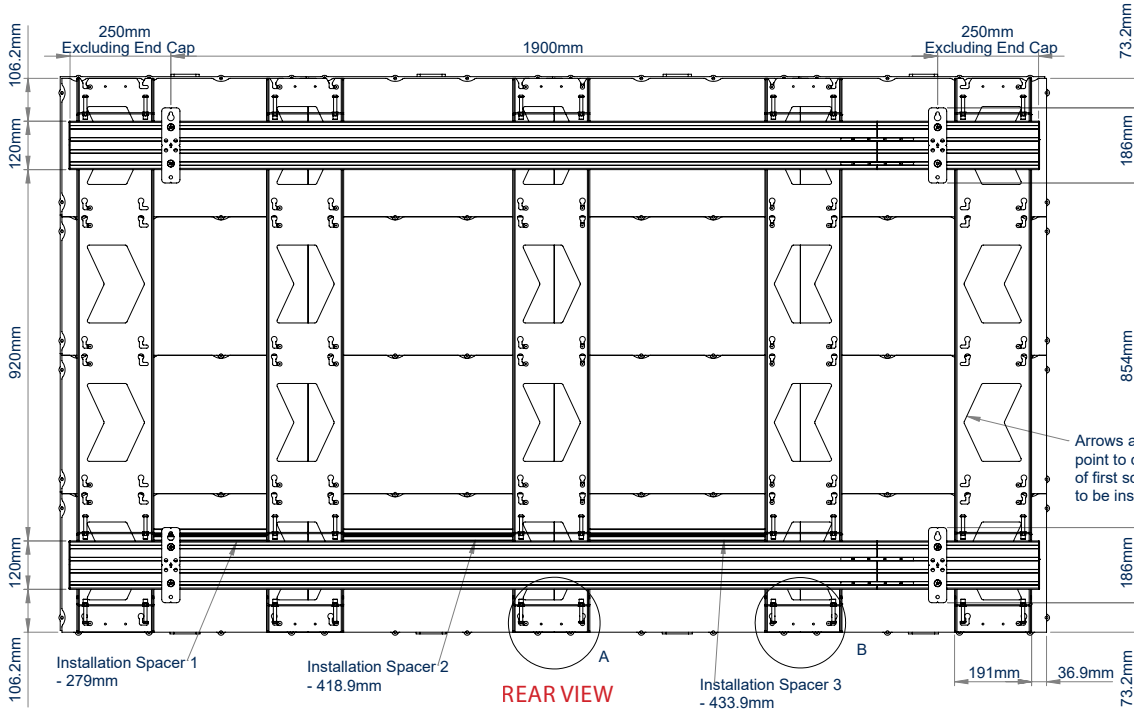

BT8393-IMP6-01

REAR VIEW

Arrows always point to centre of first screen to be installed

First column of screens installed in vertical keyholes

Other screen columns installed in L-shaped keyholes. Slide whole column into position and then secure.

ORDER REFERENCE

Colour:	Order Ref:	EAN Code:
Black & Silver	BT93UNIUPS-W-4X4/BS	5019318303722

RELATED PRODUCTS

SS-V1-BT93UNIUPS-W-4X4-080920