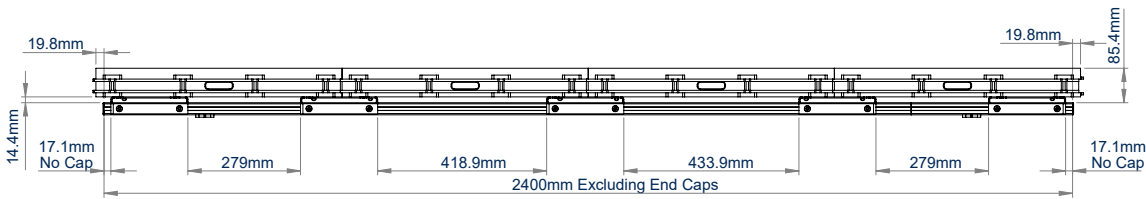

TOP VIEW

BT8393-IMP6-01