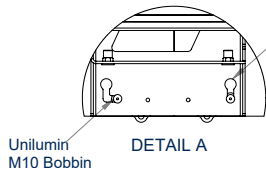

Unilumin M10 Bobbin
DETAIL A

First column of screens installed in vertical keyholes